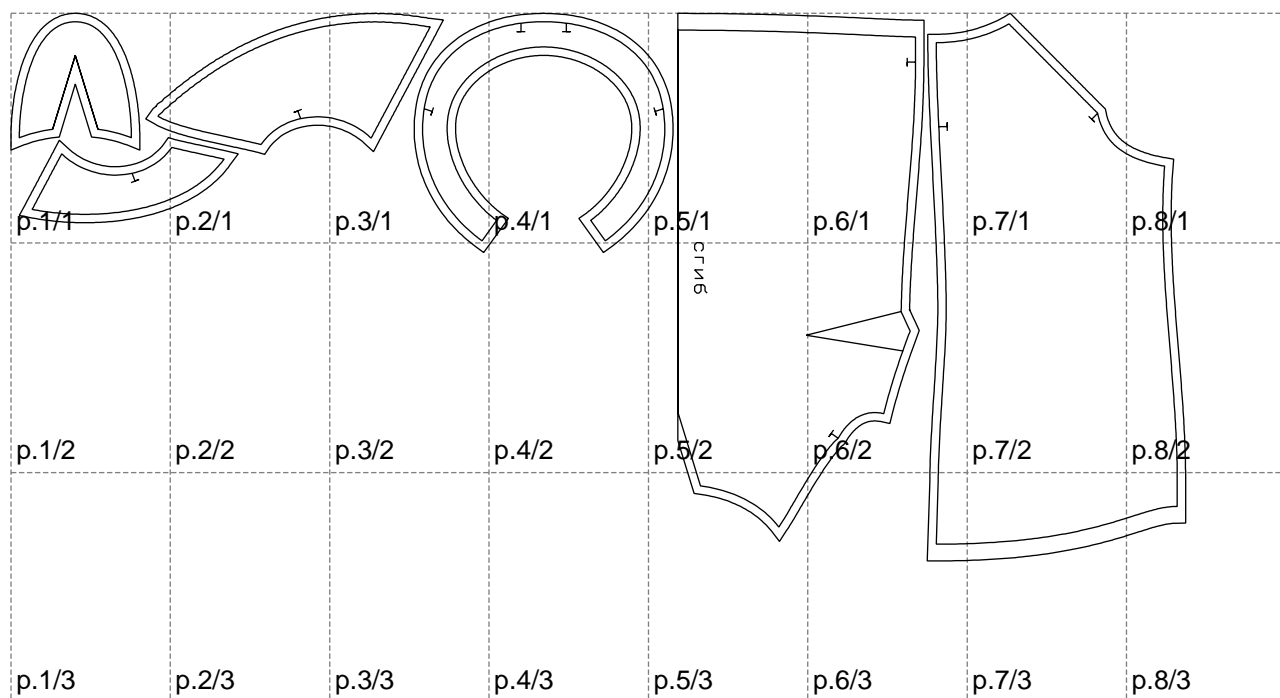

Not for print

Paper size: A4, size:1399.00 x652.08 mm

# Example

size:1499.00 x909.56 mm

Maneken =1 ver.0

rz\_1=170

rz\_16=100

rz\_17=85.4

rz\_18=80.2

rz\_19=108

rz\_20=105.4

---

. . . . .  
. . . . .  
. . . . .