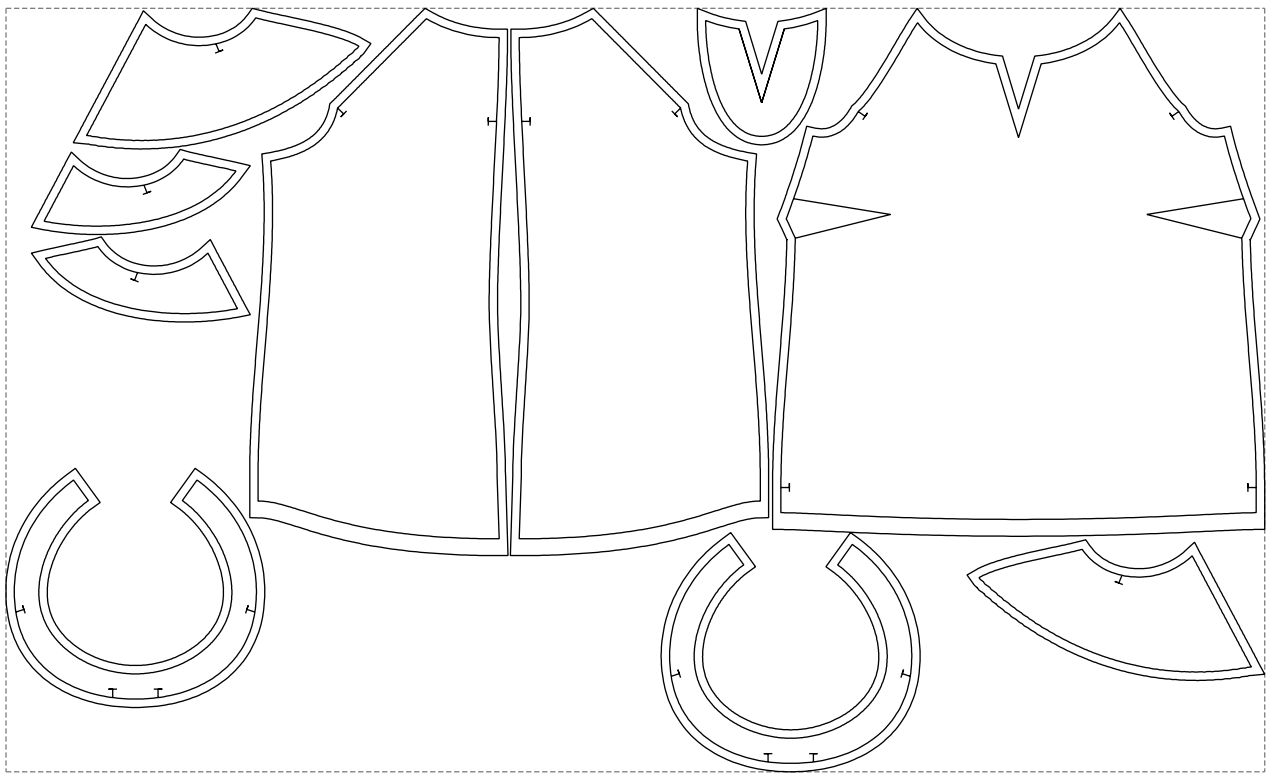

Not for print

Paper size: A4, size:1399.00 x652.08 mm

# Example

size:1499.00 x909.56 mm

Maneken =1 ver.0

rz\_1=170

rz\_16=100

rz\_17=85.4

rz\_18=80.2

rz\_19=108

rz\_20=105.4

---

. . . . .  
. . . . .  
. . . . .