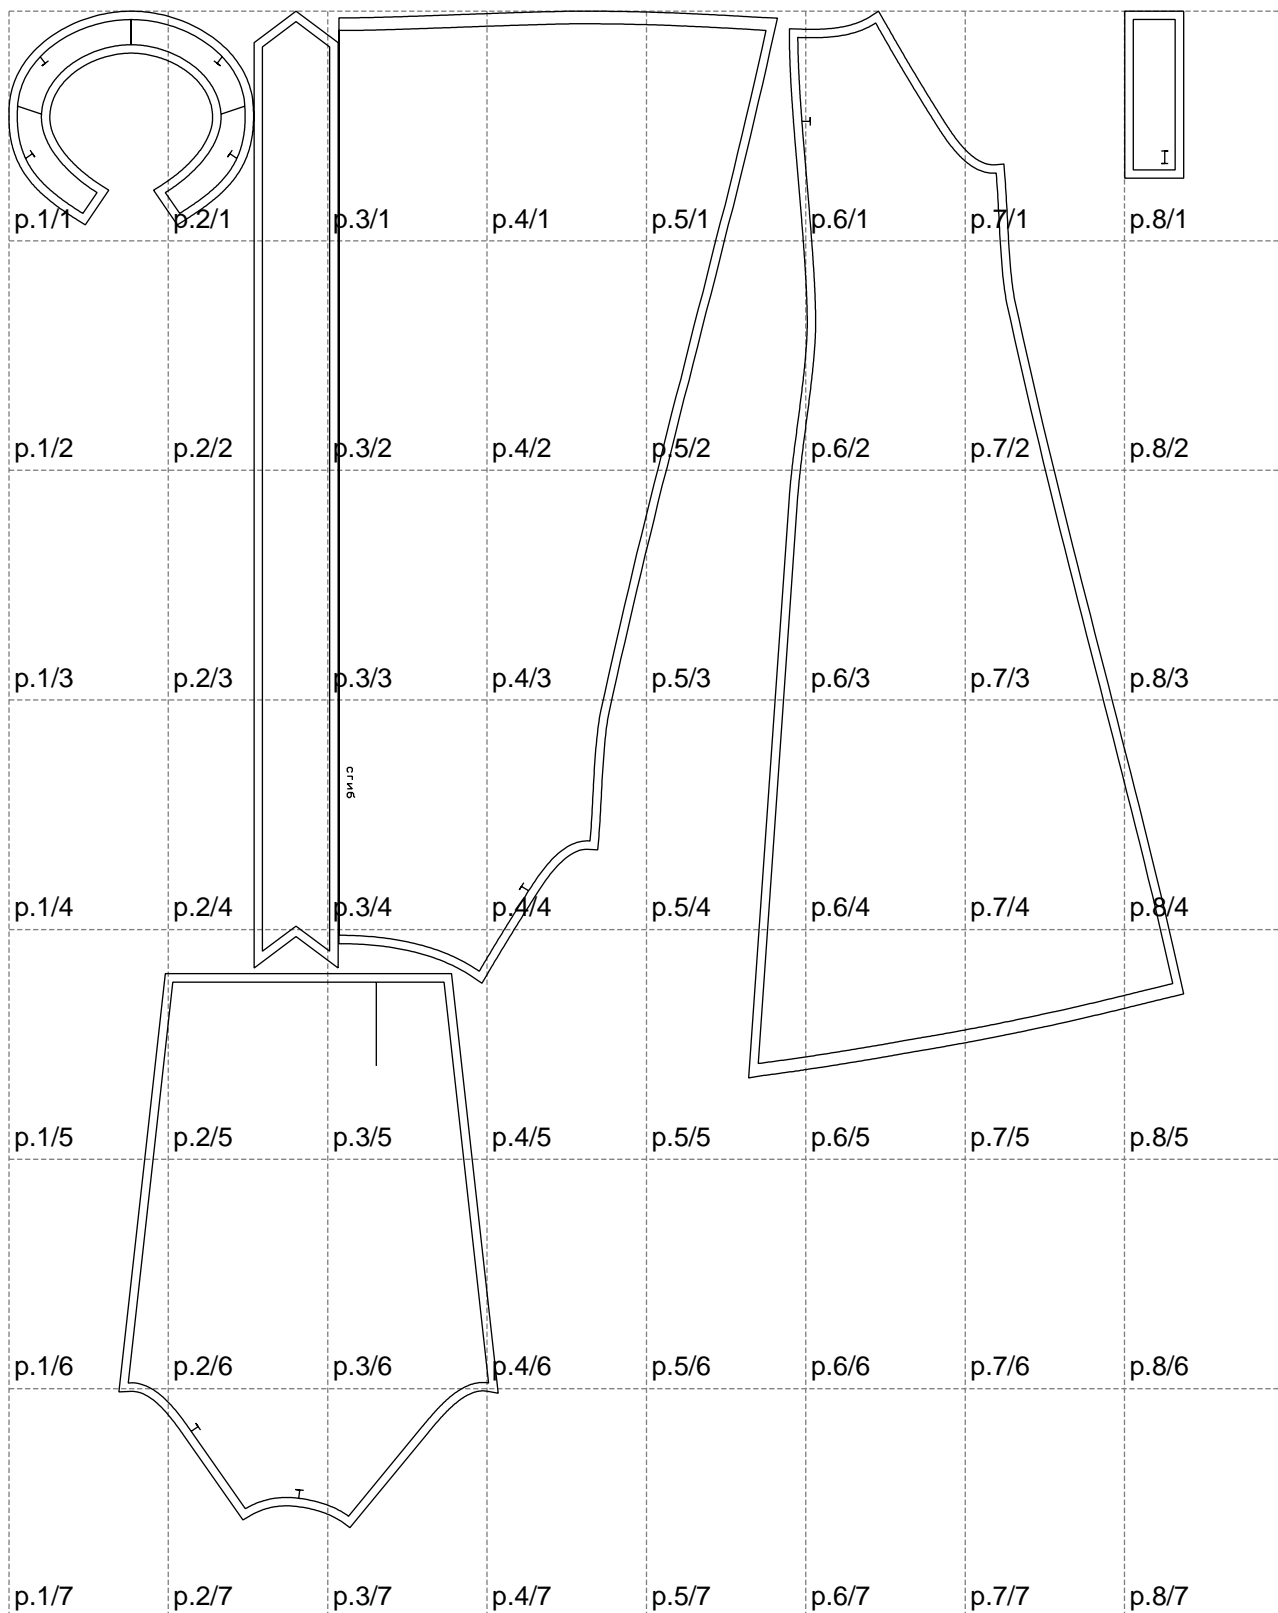

Not for print

Paper size: A4, size:1399.00 x1805.85 mm

# Example

size:1499.00 x2424.39 mm

Maneken =1 ver.0

rz\_1=170

rz\_16=92

rz\_17=78.8

rz\_18=71.8

rz\_19=100

rz\_20=98.1

---

. . . . .  
. . . . .  
. . . . .