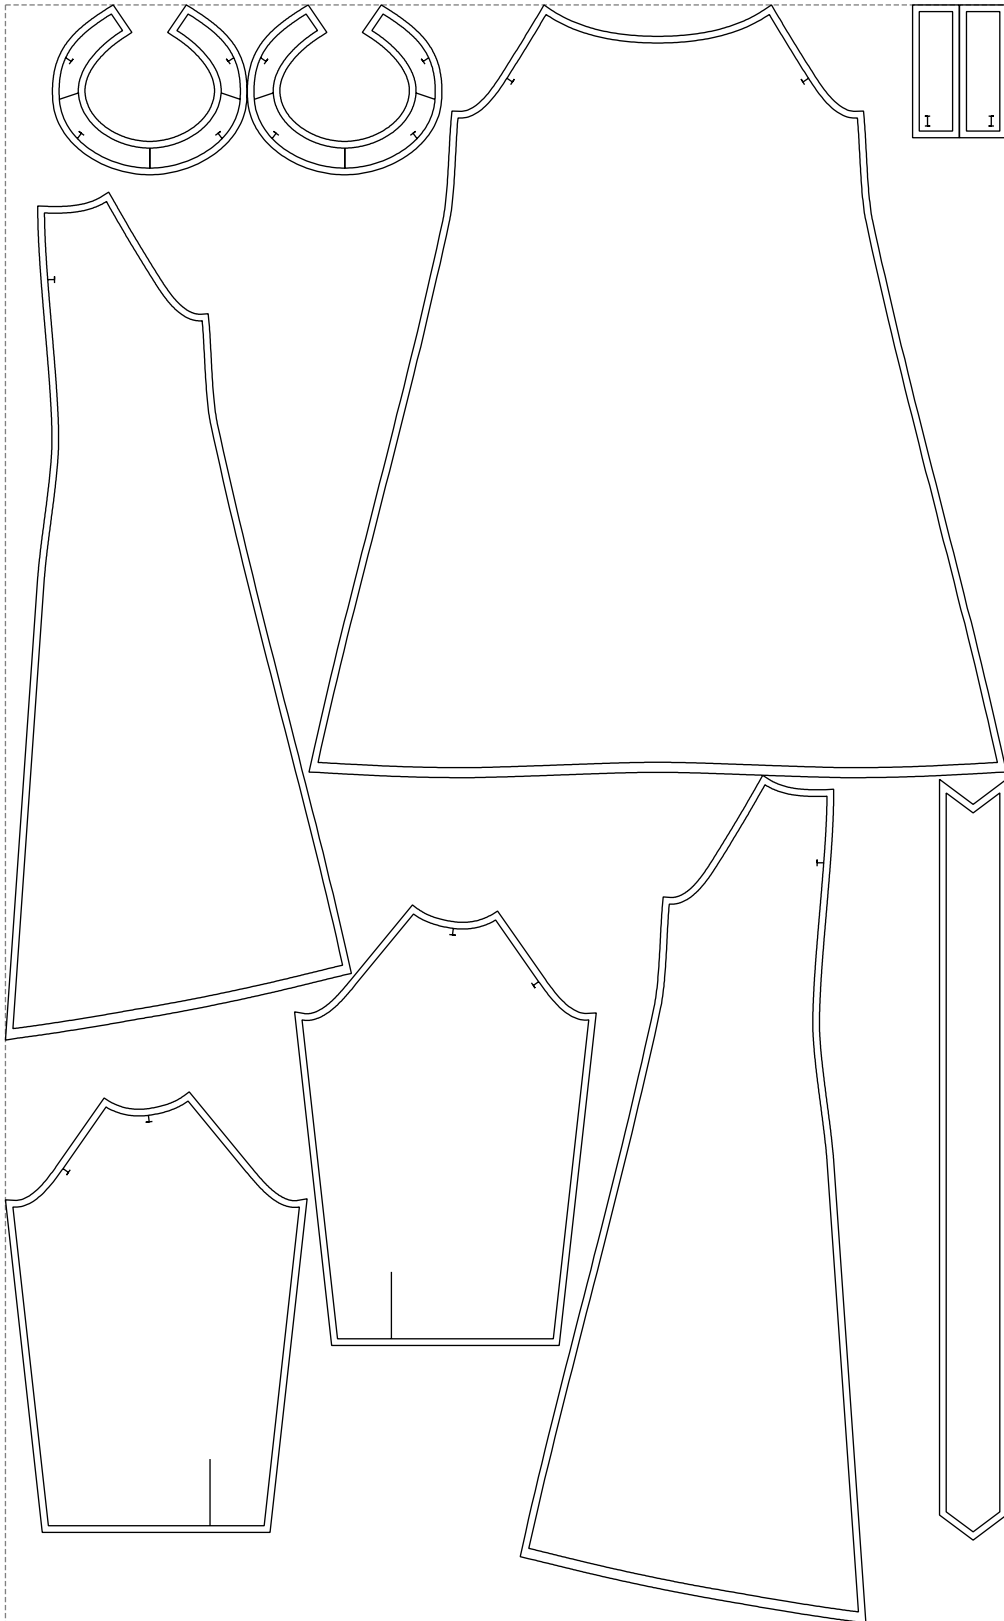

Not for print

Paper size: A4, size:1399.00 x1805.85 mm

# Example

size:1499.00 x2424.39 mm

Maneken =1 ver.0

rz\_1=170

rz\_16=92

rz\_17=78.8

rz\_18=71.8

rz\_19=100