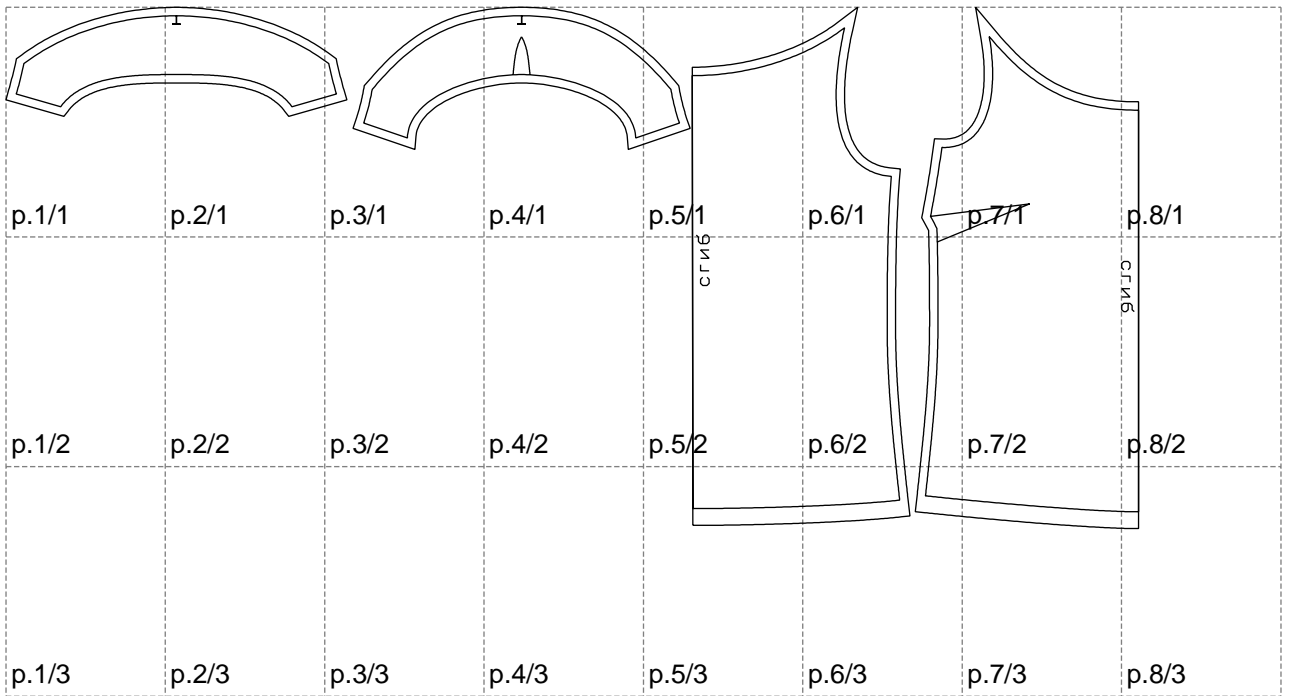

Not for print

Paper size: A4, size:1348.85 x620.65 mm

# Example

size:1499.00 x238.72 mm

Maneken =1 ver.0

rz\_1=170

rz\_16=88

rz\_17=75.6

rz\_18=67.6

rz\_19=96

rz\_20=94.6

---

. . . . .  
. . . . .  
. . . . .