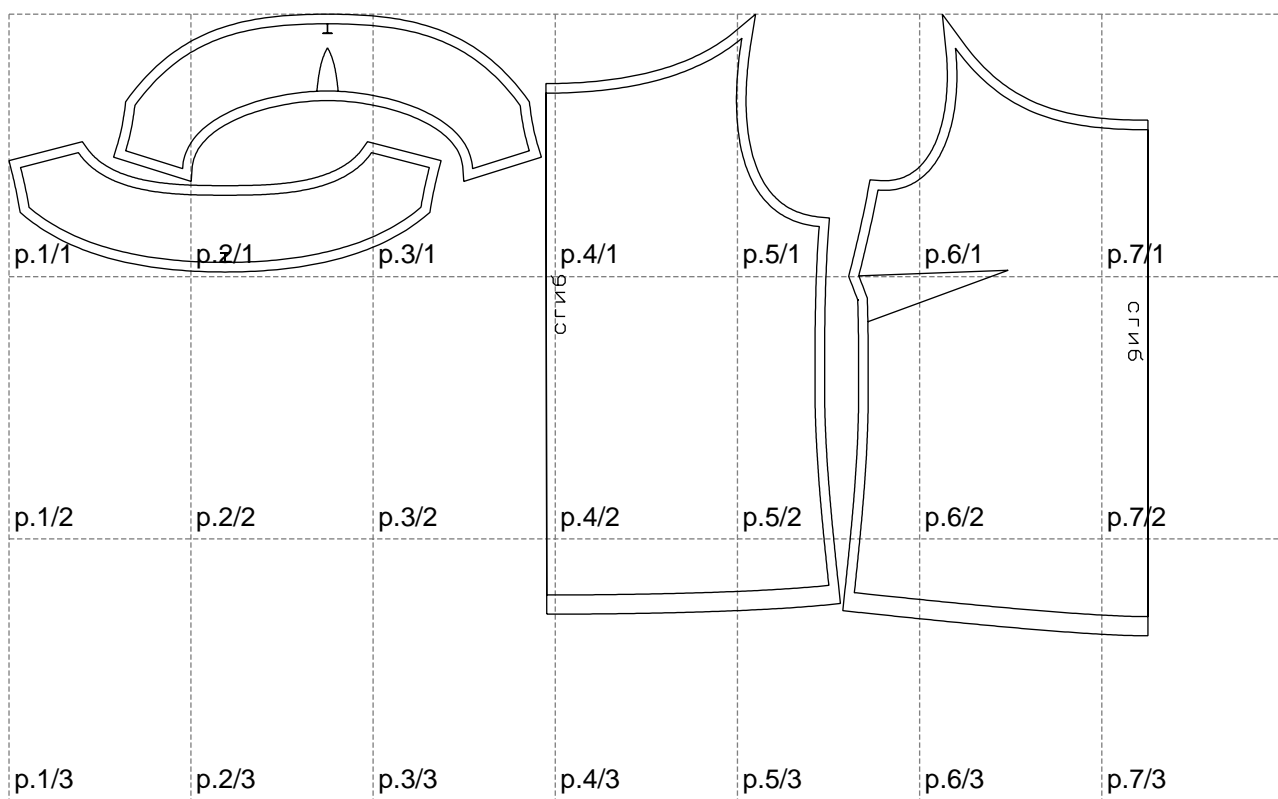

Not for print

Paper size: A4, size:1187.06 x647.73 mm

# Example

size:1347.75 x253.35 mm

Maneken =1 ver.0

rz\_1=170

rz\_16=108

rz\_17=92.5

rz\_18=89.2

rz\_19=116

rz\_20=113

---

. . . . .  
. . . . .  
. . . . .