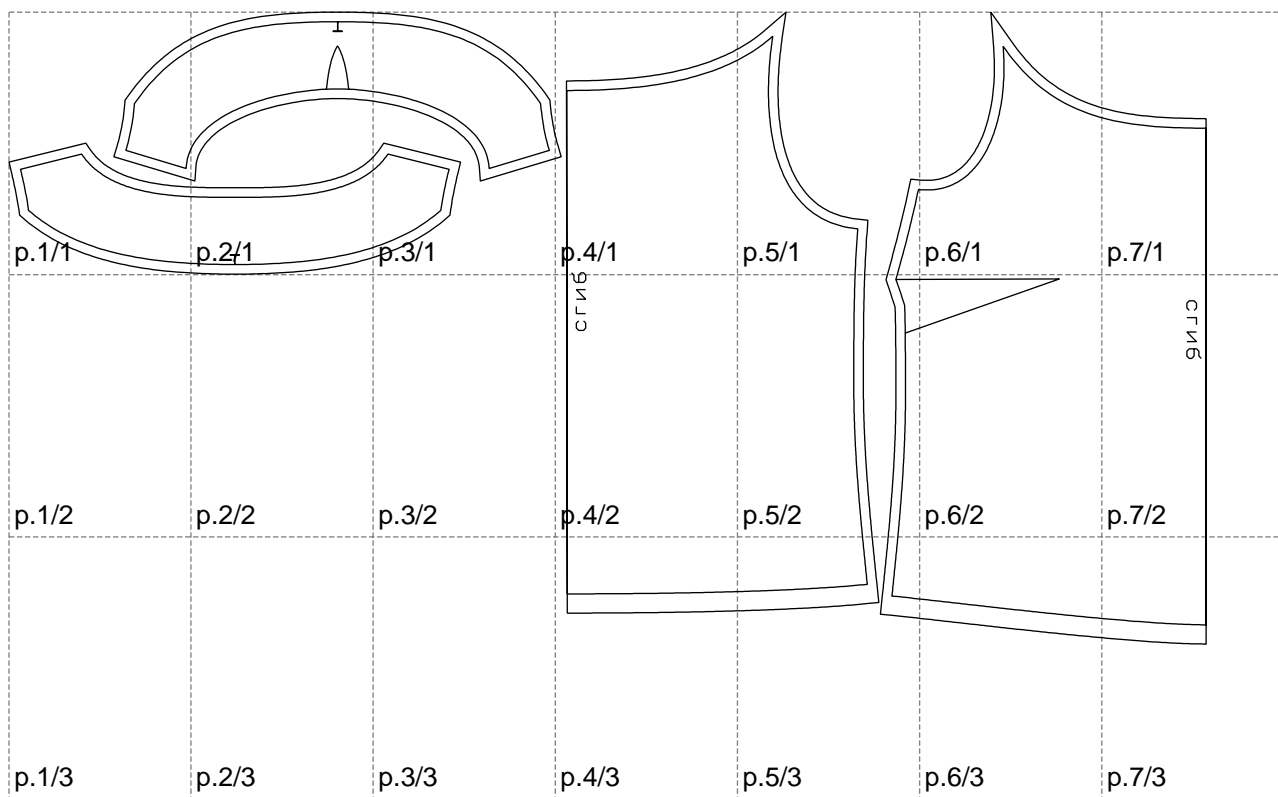

Not for print

Paper size: A4, size:1247.65 x658.34 mm

Example

size:1418.35 x260.54 mm

Maneken =1 ver.0

rz_1=170

rz_16=116

rz_17=100

rz_18=98.8

rz_19=124

rz_20=121

.
.
.