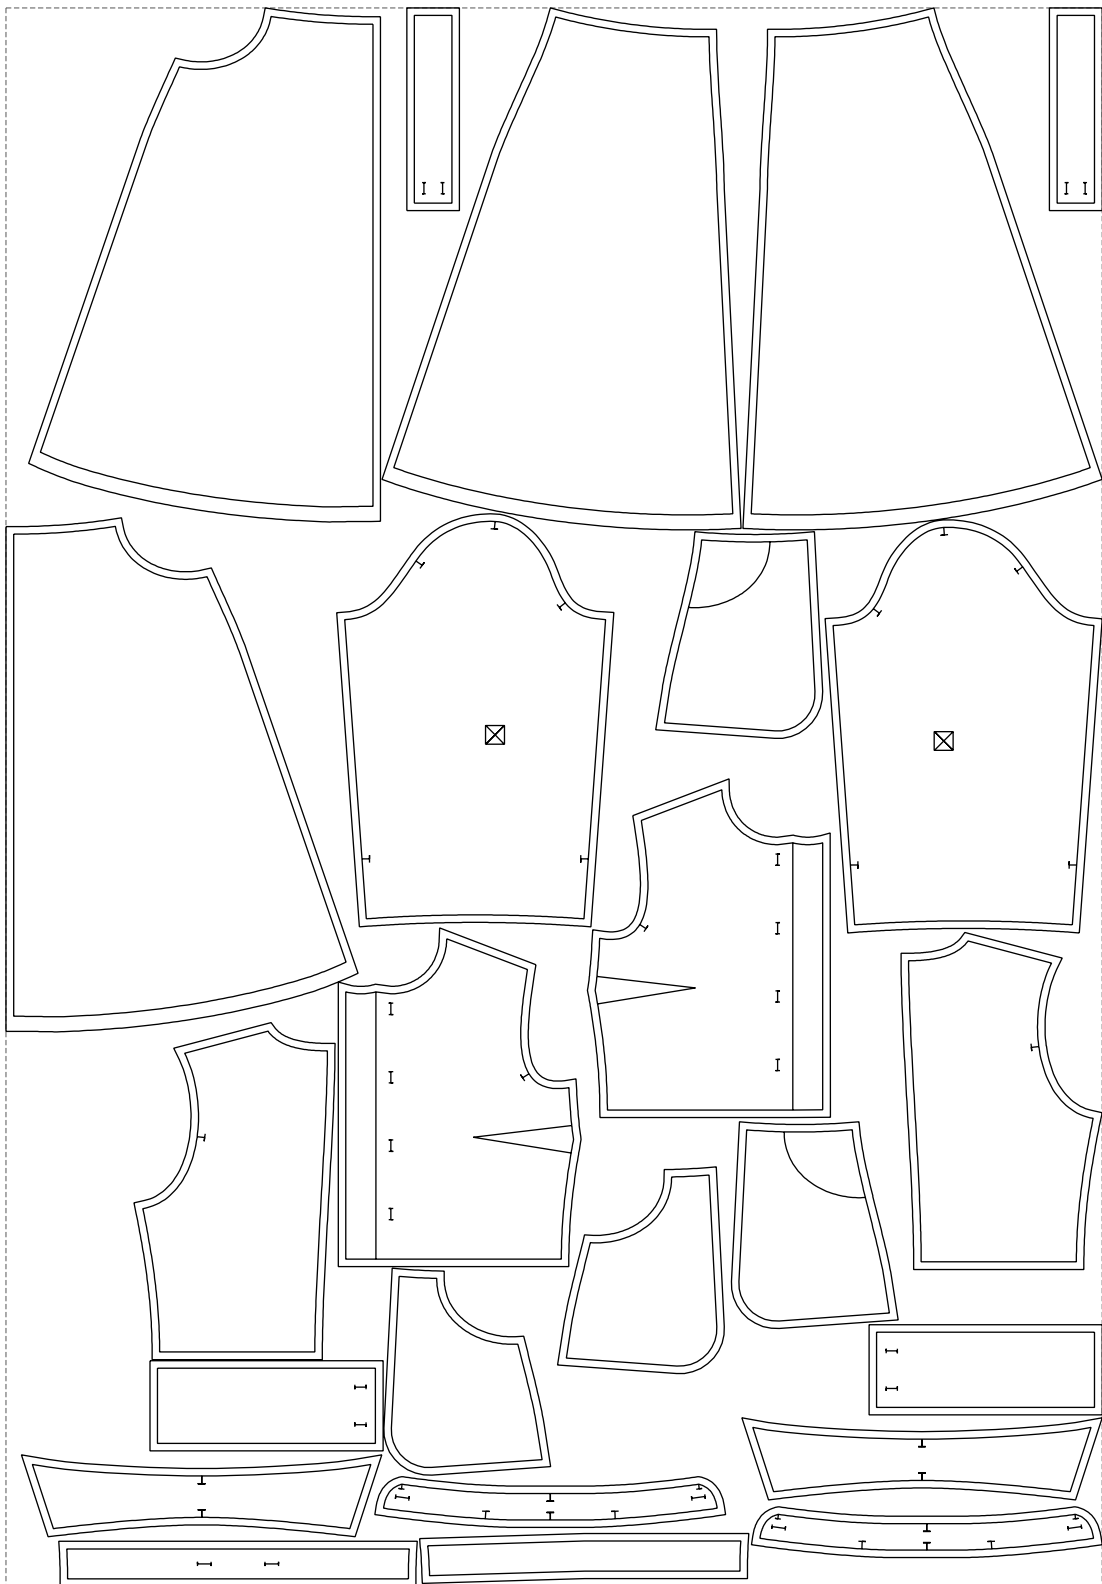

Not for print

Paper size: A4, size:1399.00 x1188.49 mm

# Example

size:1458.98 x2101.74 mm

Maneken =1 ver.0

rz\_1=170

rz\_16=88

rz\_17=75.6

rz\_18=67.6

rz\_19=96

rz\_20=94.6

---

. . . . .  
. . . . .  
. . . . .