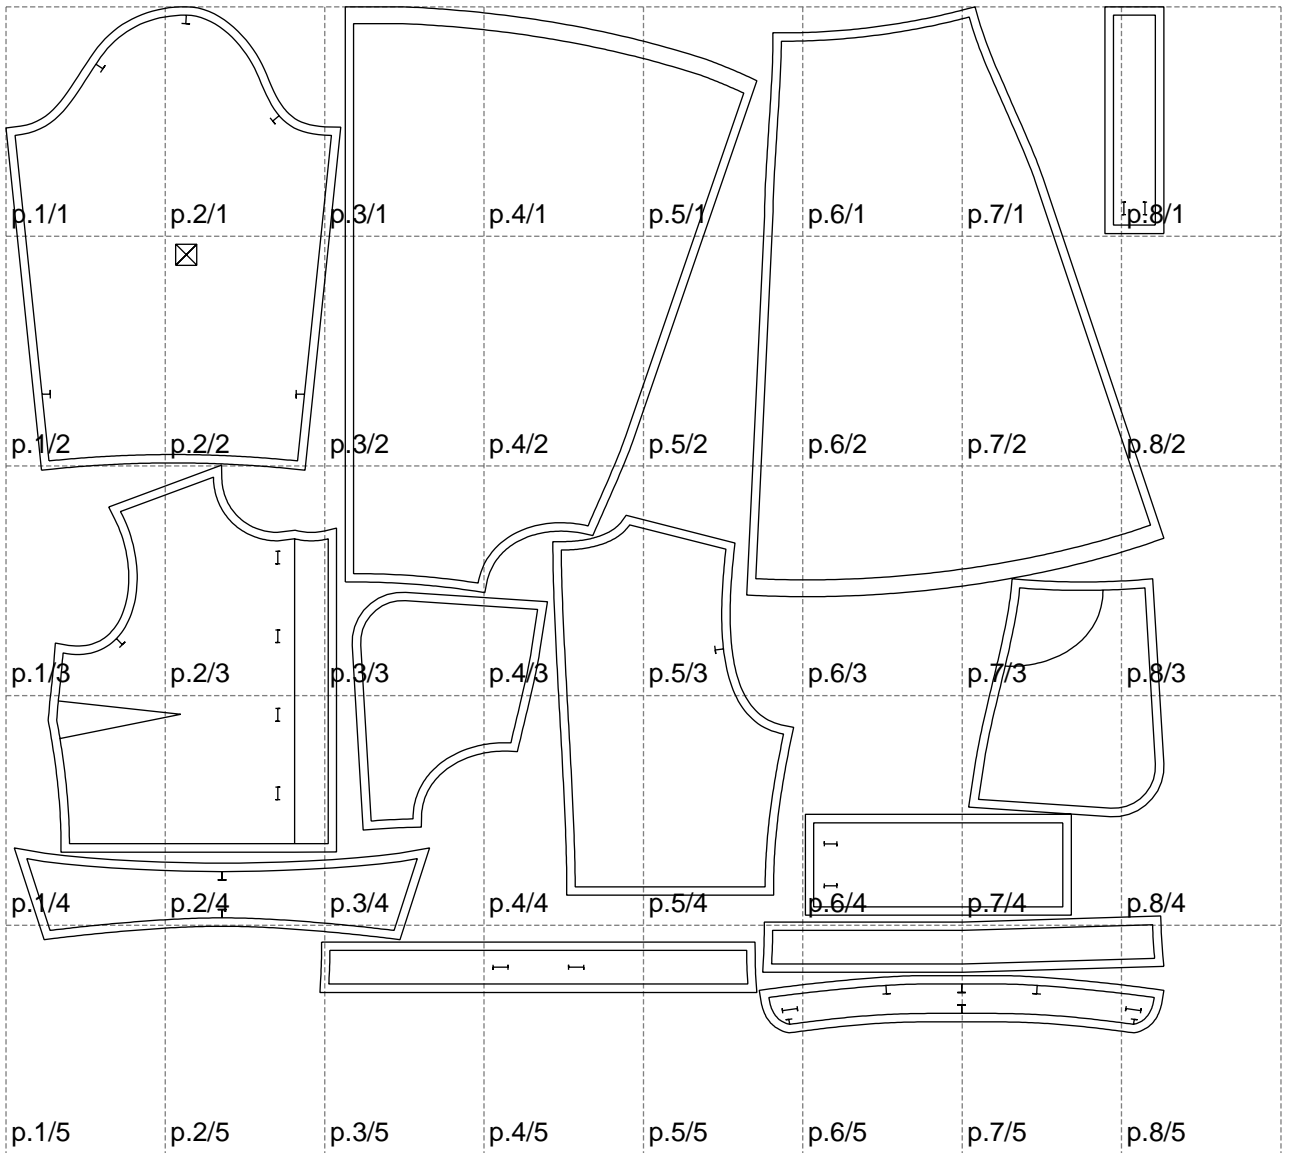

Not for print

Paper size: A4, size:1378.99 x1221.88 mm

# Example

size:1489.00 x2153.84 mm

Maneken =1 ver.0

rz\_1=170

rz\_16=96

rz\_17=82

rz\_18=76

rz\_19=104

rz\_20=101.8

---

. . . . .  
. . . . .  
. . . . .