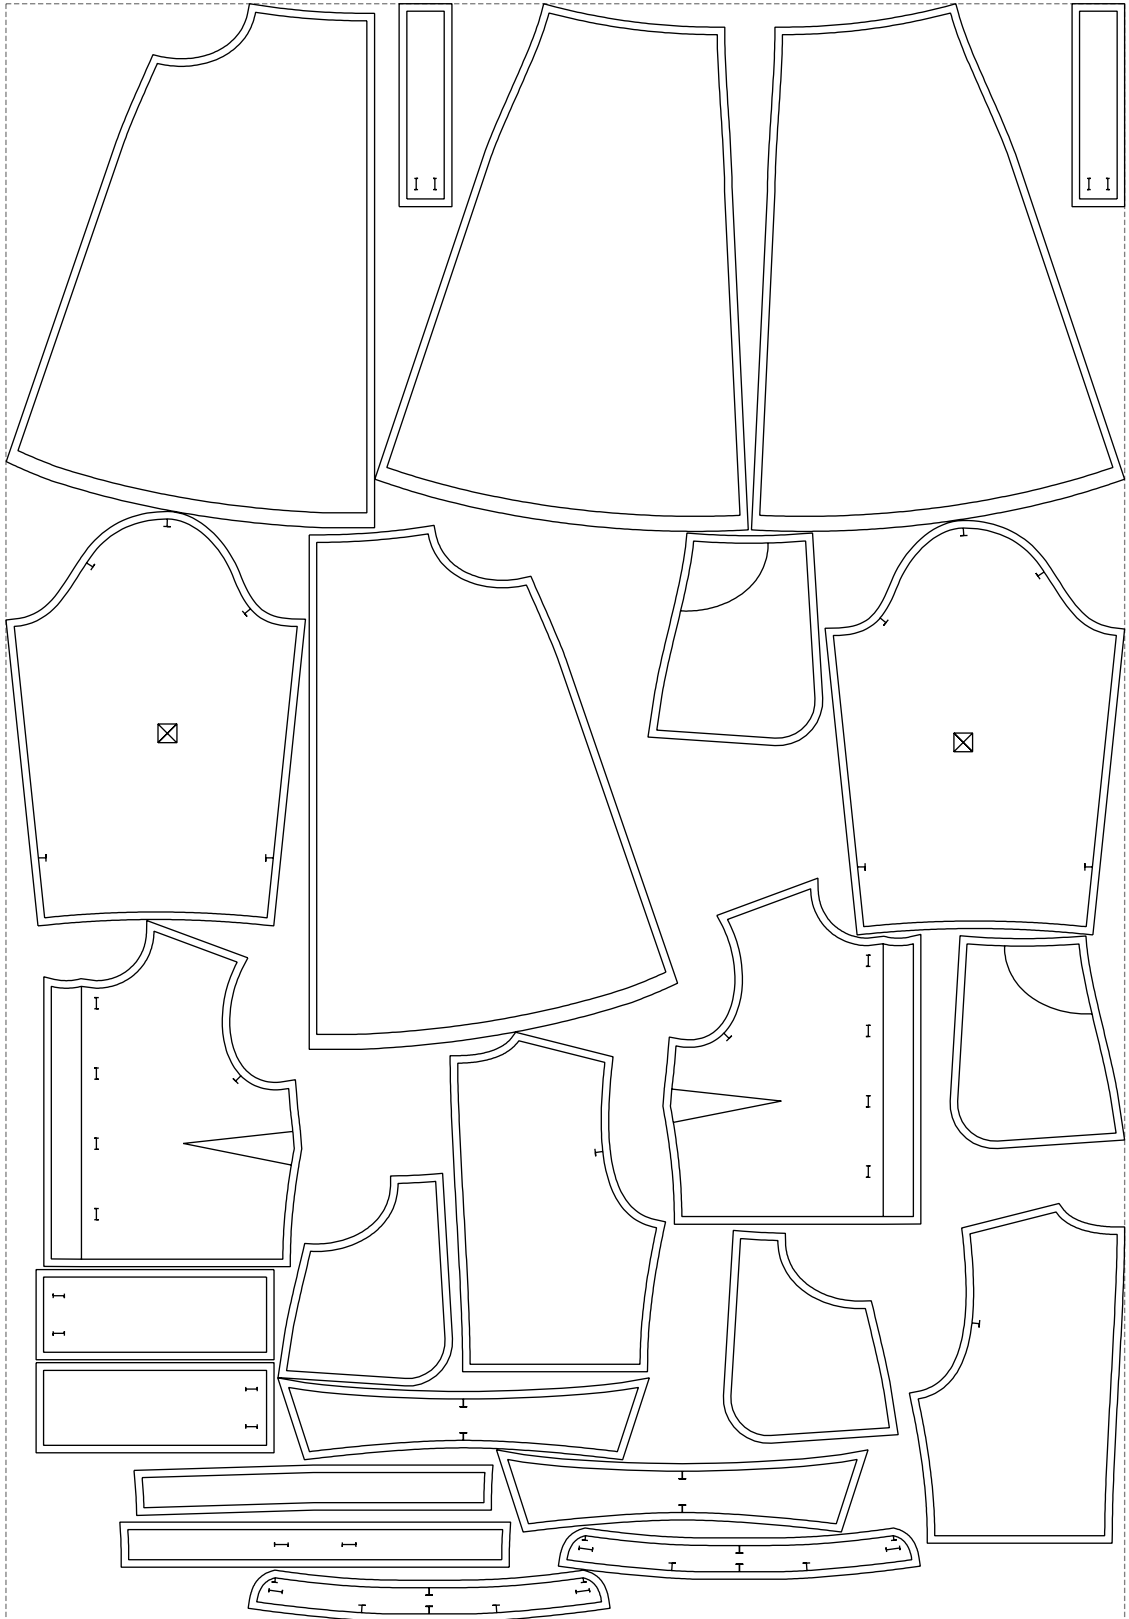

Not for print

Paper size: A4, size:1378.99 x1221.88 mm

# Example

size:1489.00 x2153.84 mm

Maneken =1 ver.0

rz\_1=170

rz\_16=96

rz\_17=82

rz\_18=76

rz\_19=104

rz\_20=101.8

---

. . . . .  
. . . . .  
. . . . .