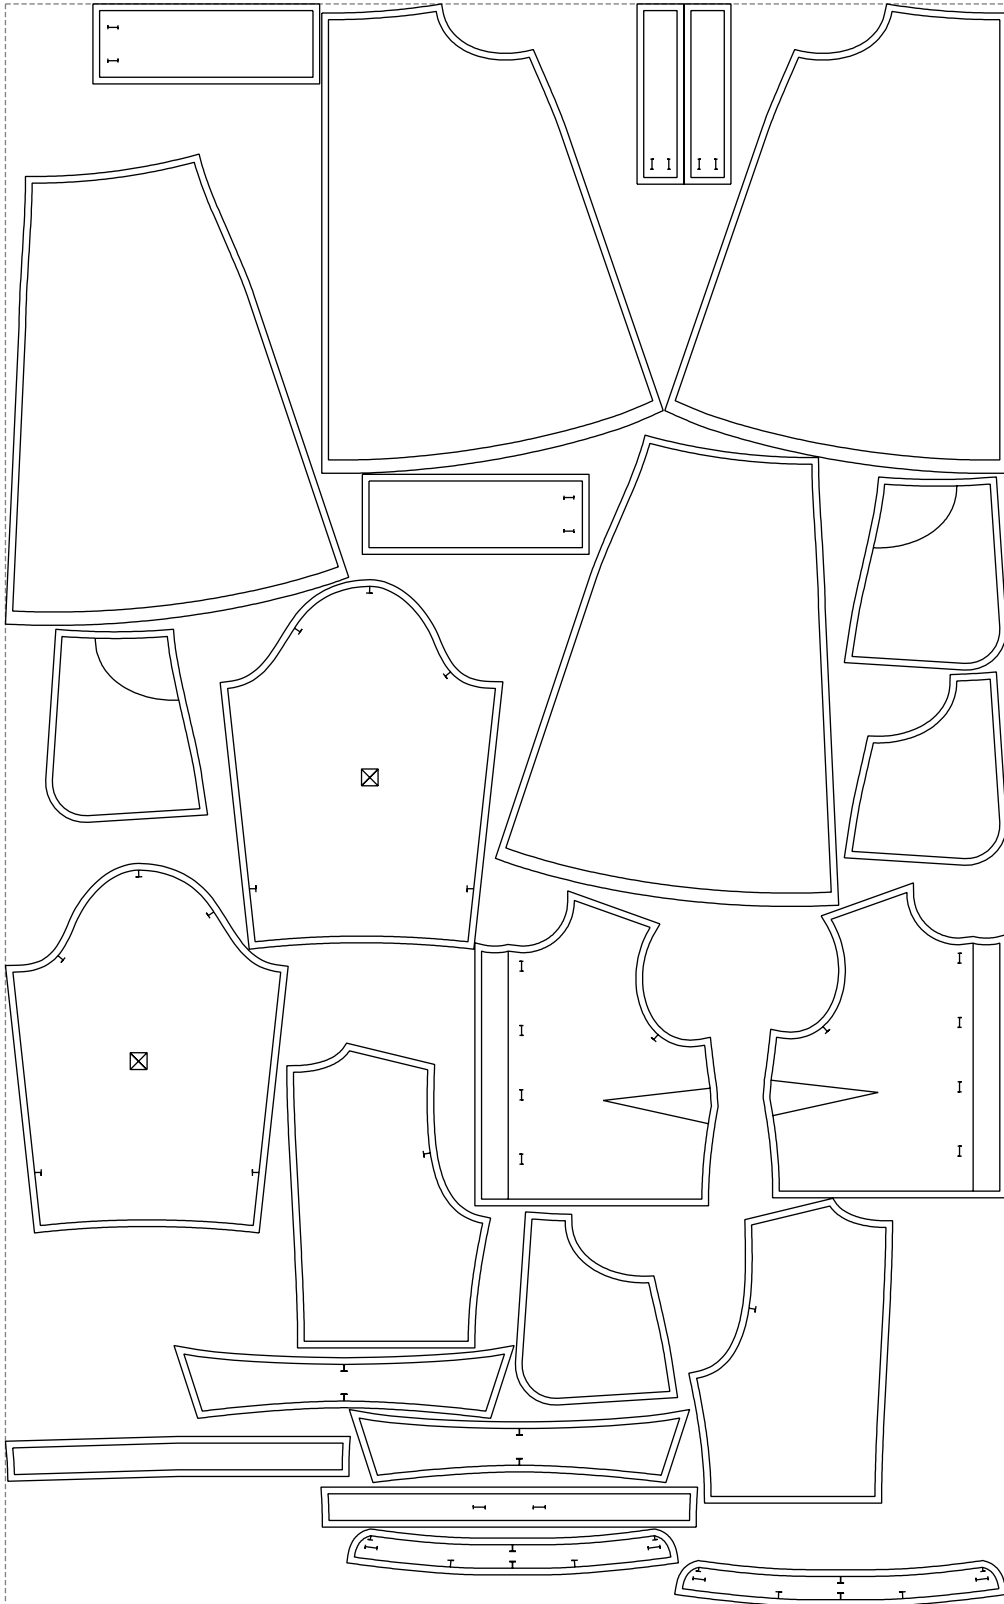

Not for print

Paper size: A4, size:1399.00 x1259.94 mm

# Example

size:1499.00 x2400.37 mm

Maneken =1 ver.0

rz\_1=170

rz\_16=104

rz\_17=88.9

rz\_18=84.4

rz\_19=112

rz\_20=109.3

---

. . . . .  
. . . . .  
. . . . .