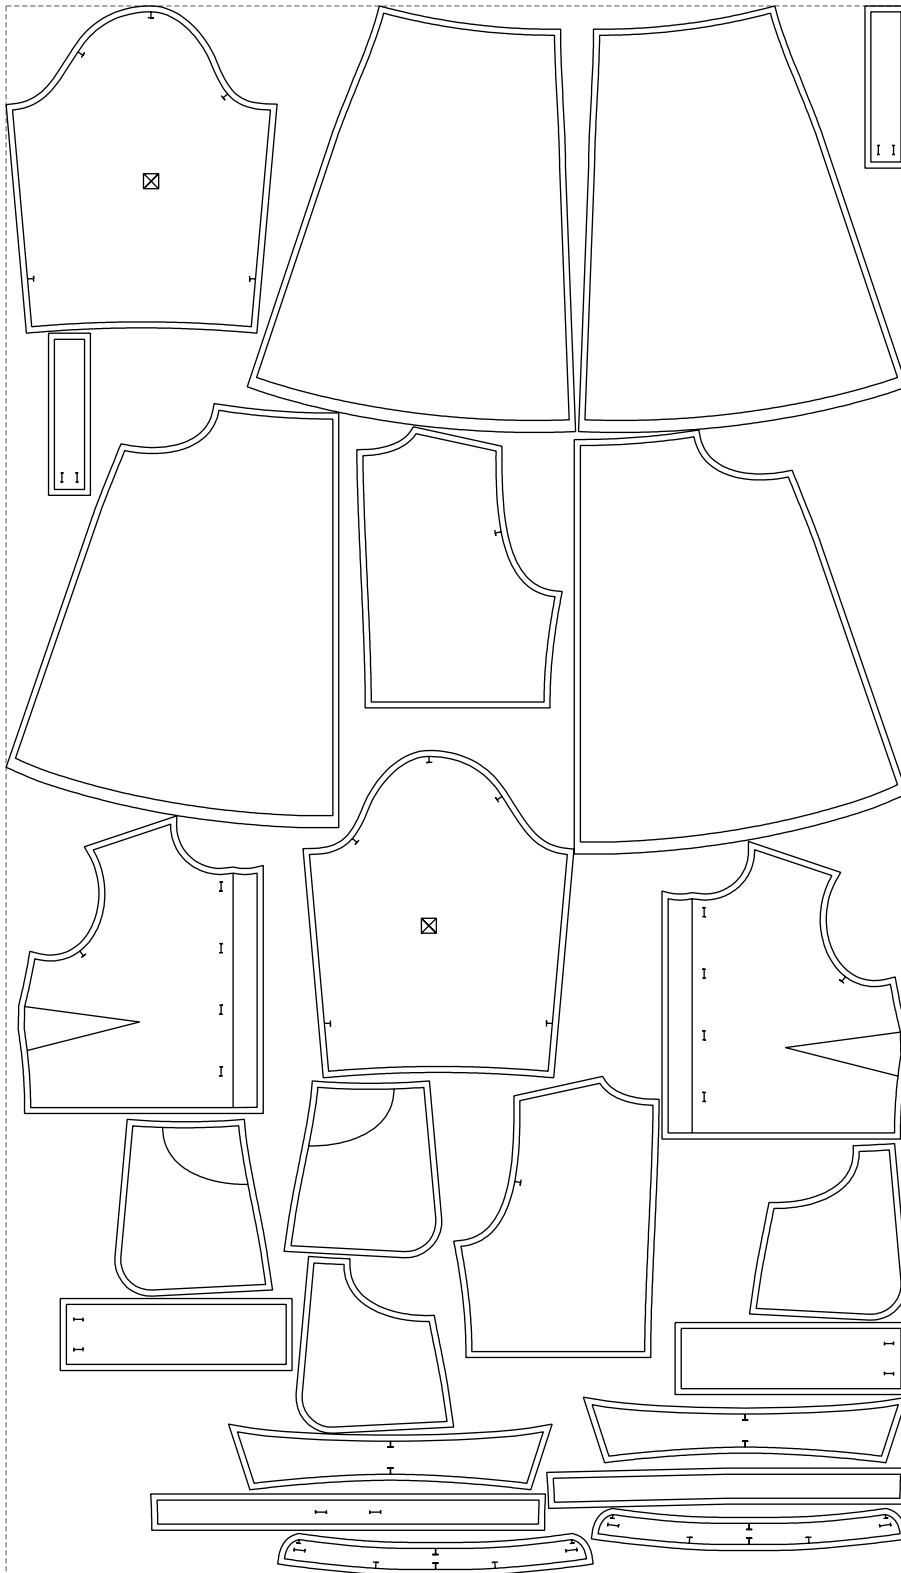

Not for print

Paper size: A4, size:1399.00 x1368.13 mm

# Example

size:1499.00 x2612.26 mm

Maneken =1 ver.0

rz\_1=170

rz\_16=120

rz\_17=104

rz\_18=103.6

rz\_19=128

rz\_20=125.1

---

. . . . .  
. . . . .  
. . . . .