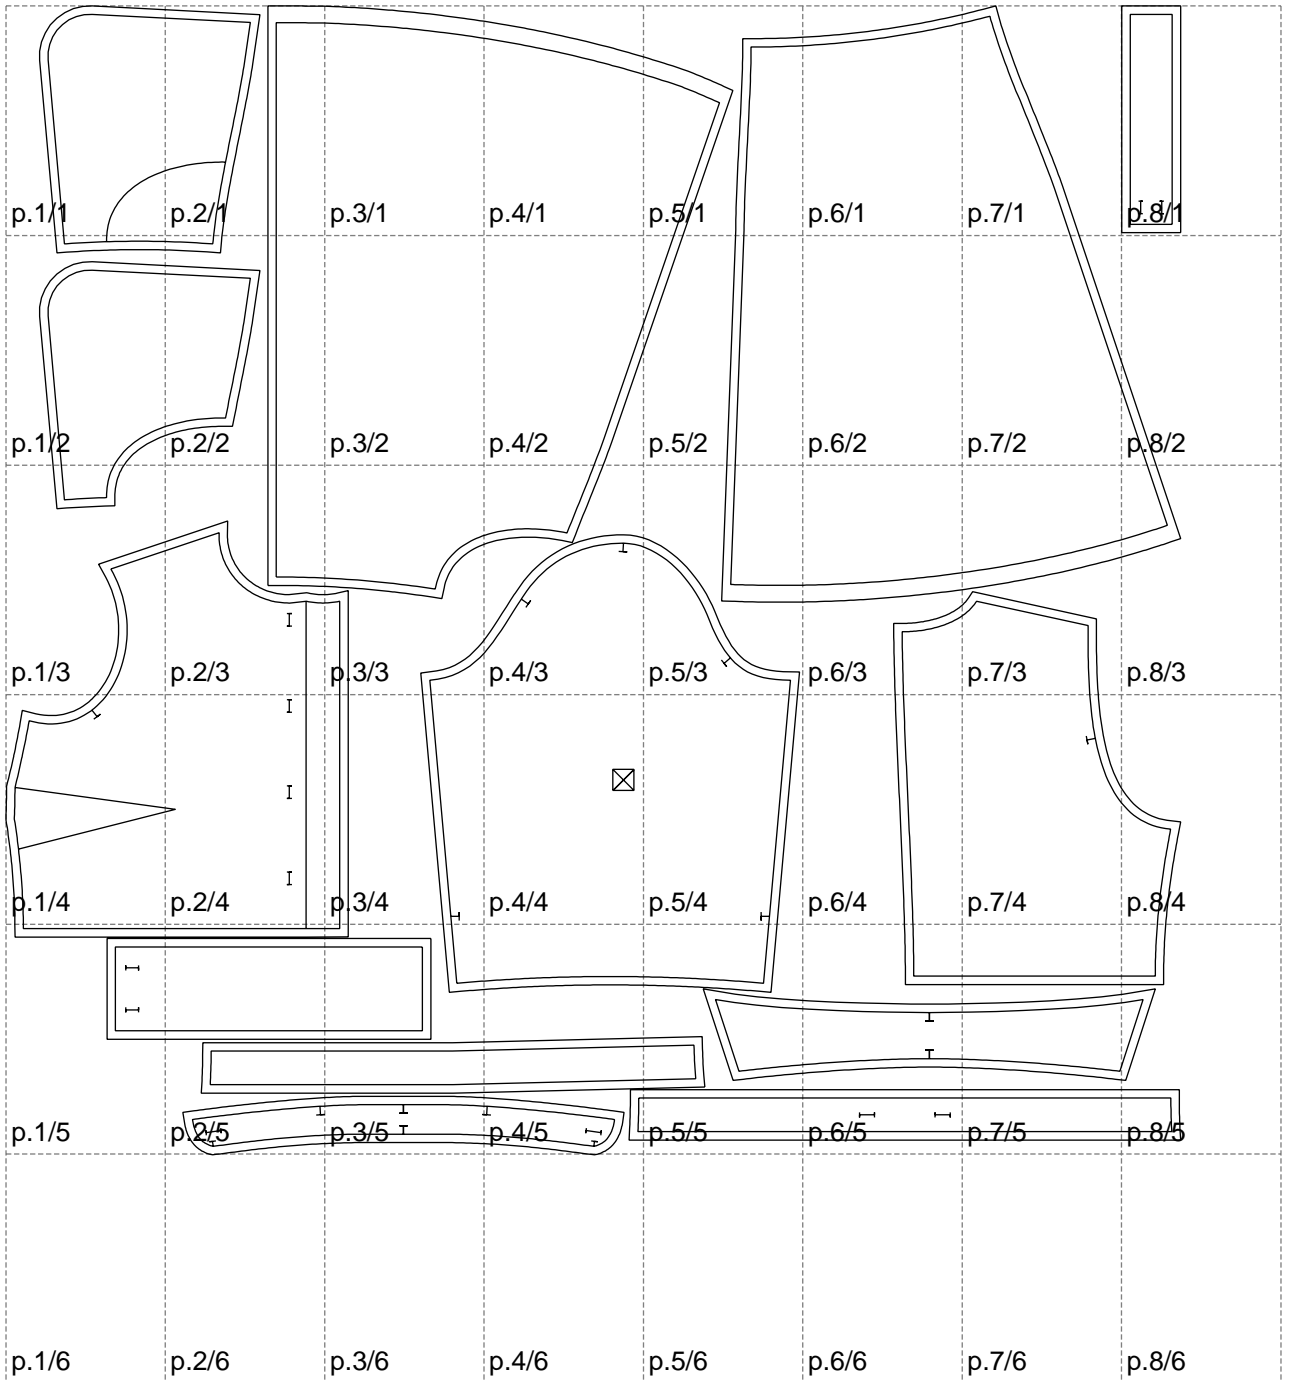

Not for print

Paper size: A4, size:1399.00 x1368.13 mm

# Example

size:1499.00 x2612.26 mm

Maneken =1 ver.0

rz\_1=170

rz\_16=120

rz\_17=104

rz\_18=103.6

rz\_19=128

rz\_20=125.1

---

. . . . .  
. . . . .  
. . . . .