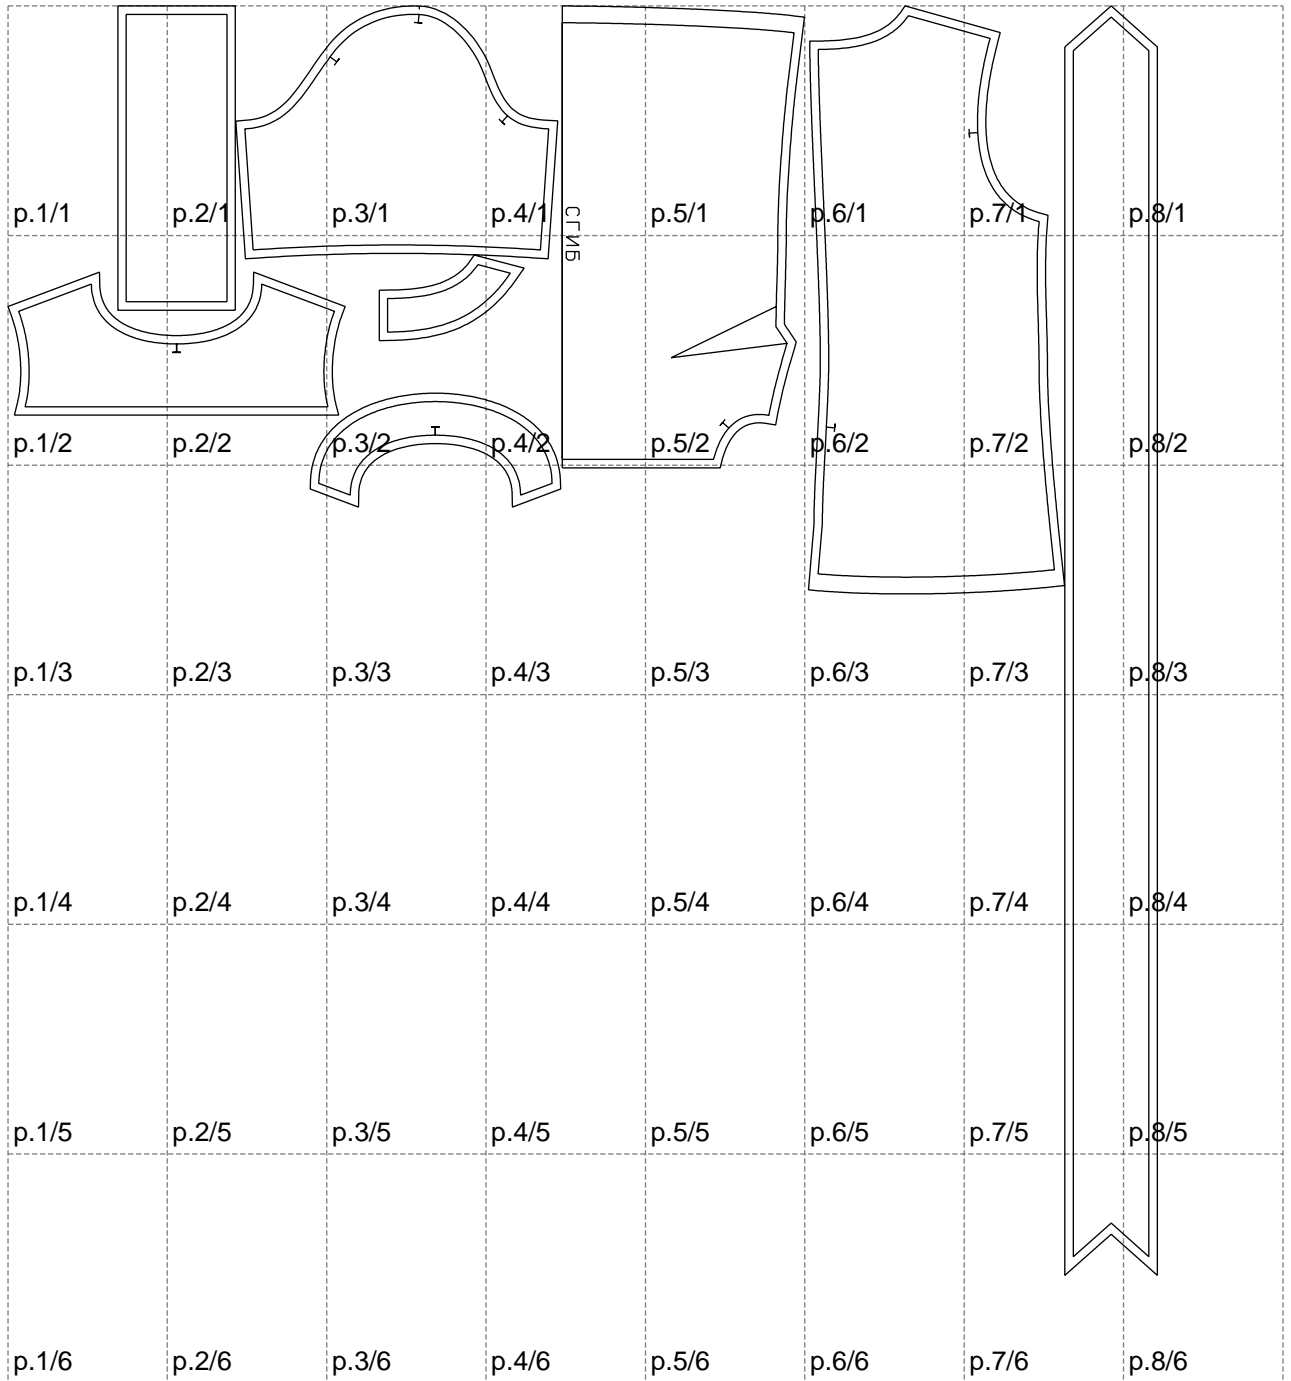

Not for print

Paper size: A4, size:1368.78 x1511.65 mm

# Example

size:1468.86 x1511.65 mm

Maneken =1 ver.0

rz\_1=170

rz\_16=92

rz\_17=78.8

rz\_18=71.8

rz\_19=100

rz\_20=98.1

---

. . . . .  
. . . . .  
. . . . .