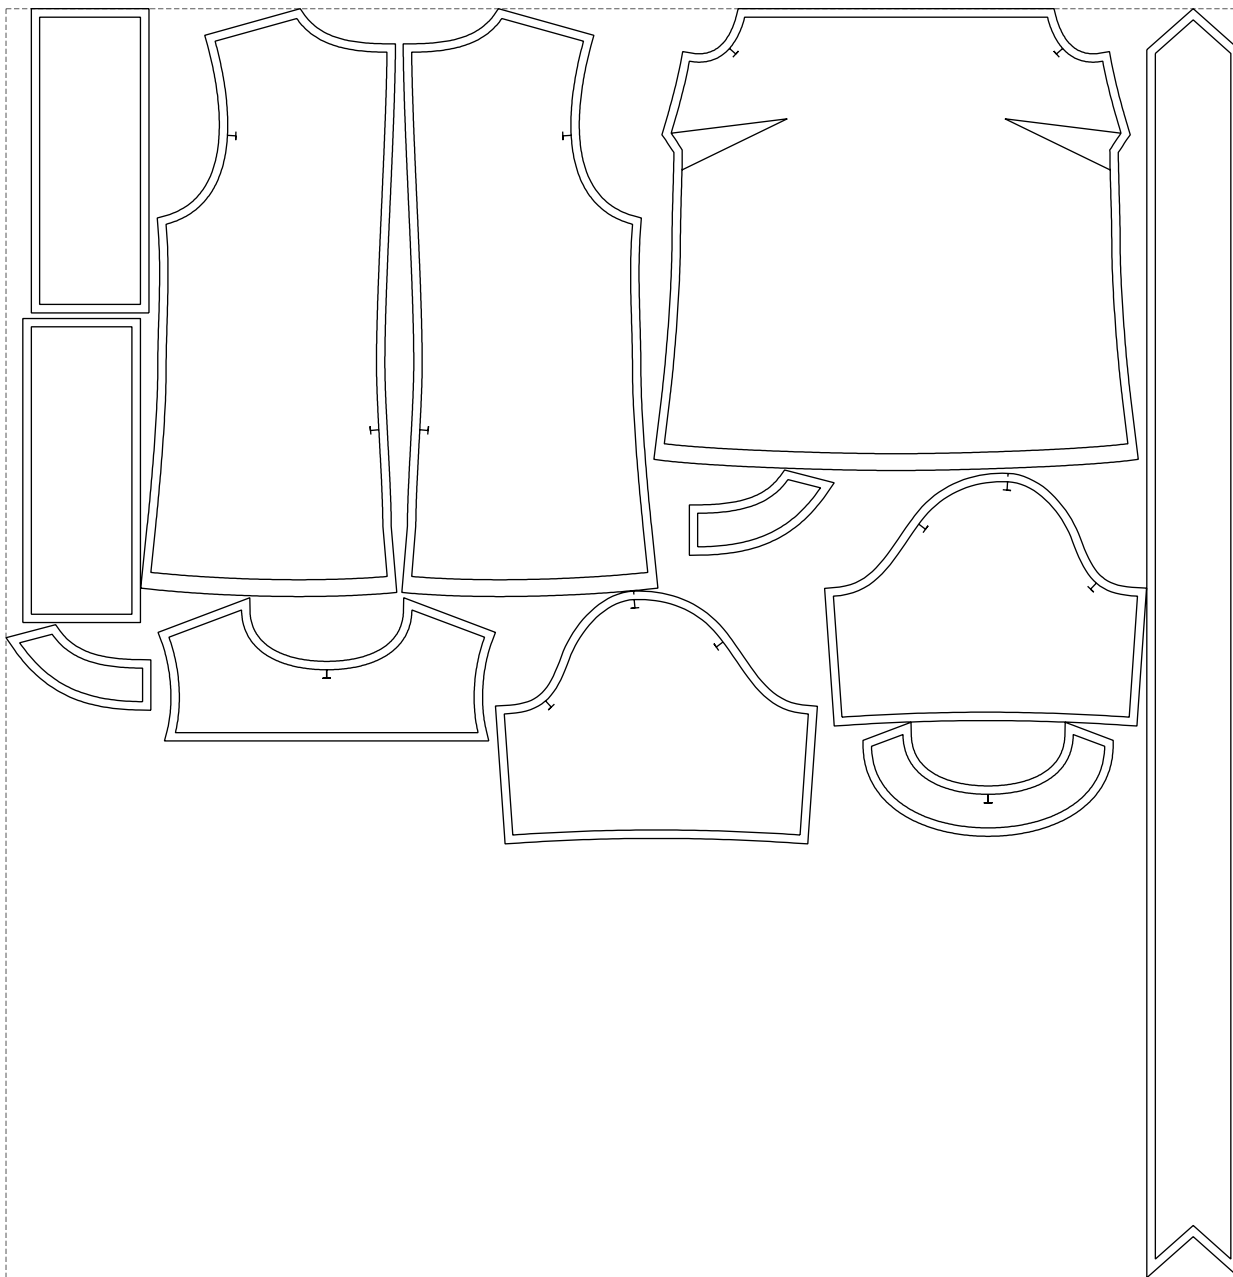

Not for print

Paper size: A4, size:1368.78 x1511.65 mm

# Example

size:1468.86 x1511.65 mm

Maneken =1 ver.0

rz\_1=170

rz\_16=92

rz\_17=78.8

rz\_18=71.8

rz\_19=100