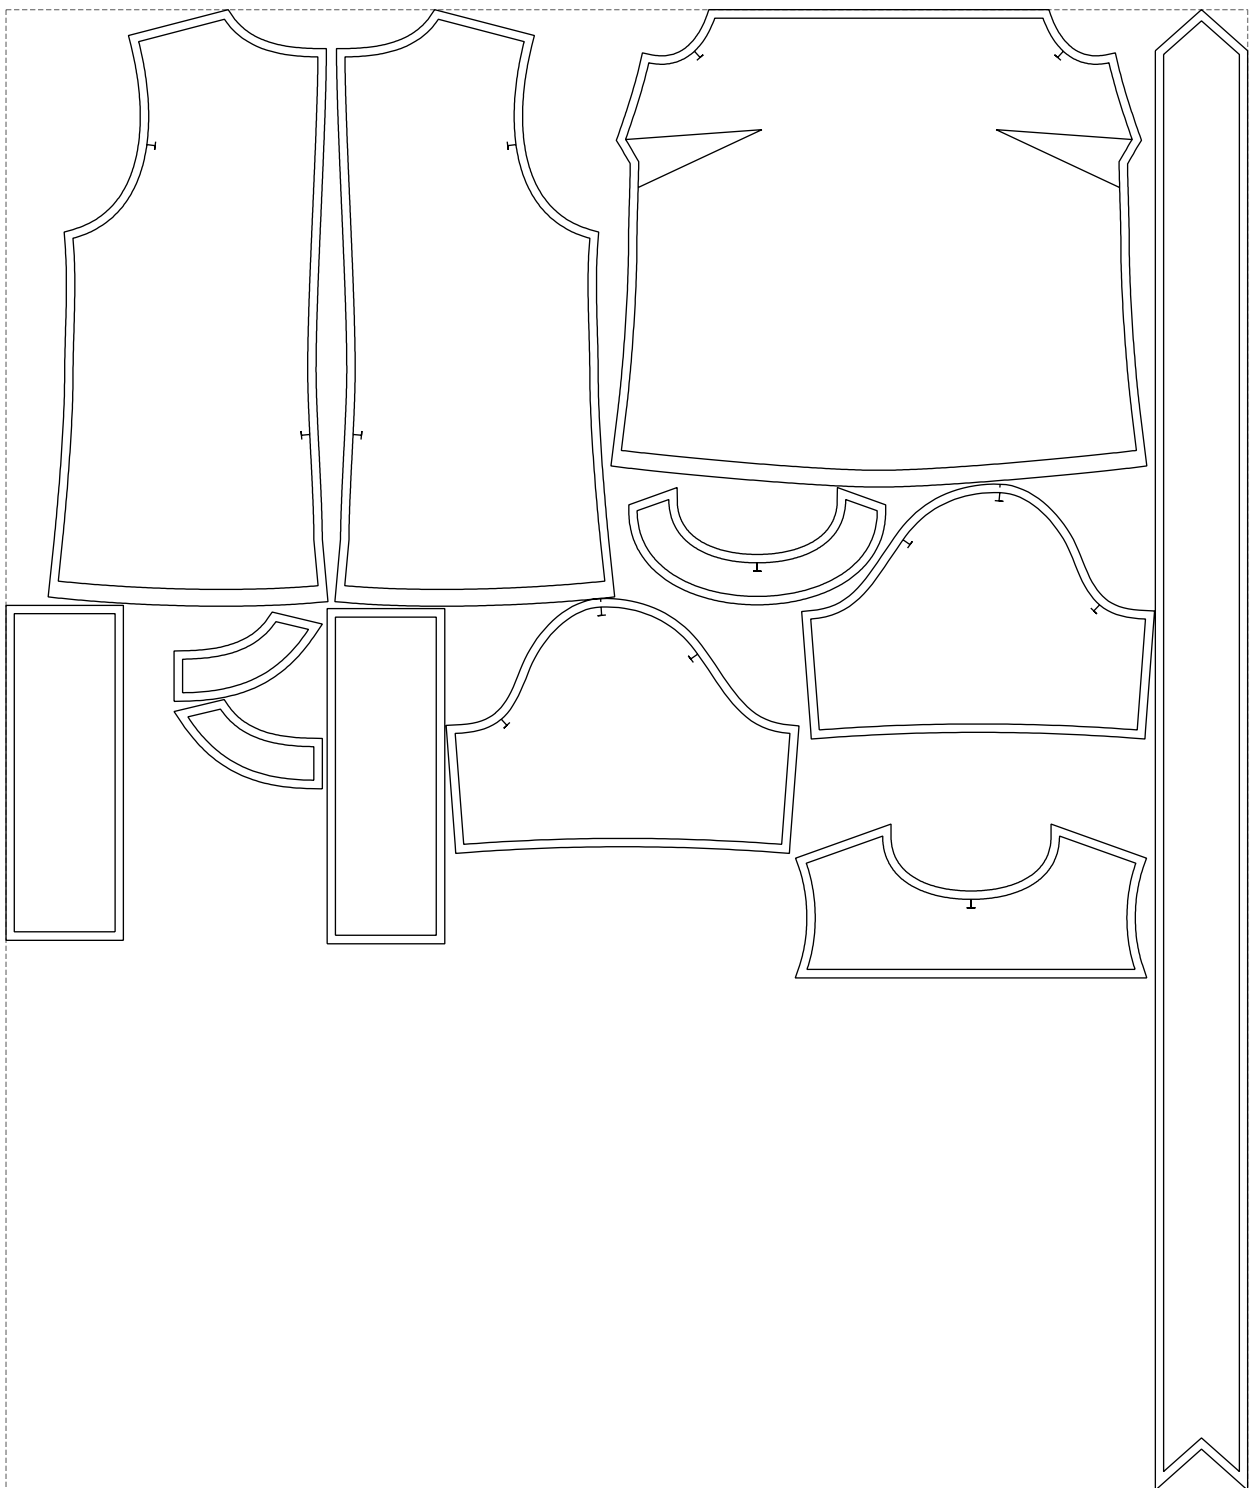

Not for print

Paper size: A4, size:1388.97 x1763.65 mm

# Example

size:1478.87 x1763.65 mm

Maneken =1 ver.0

rz\_1=170

rz\_16=104

rz\_17=88.9

rz\_18=84.4

rz\_19=112

rz\_20=109.3

---

. . . . .  
. . . . .  
. . . . .