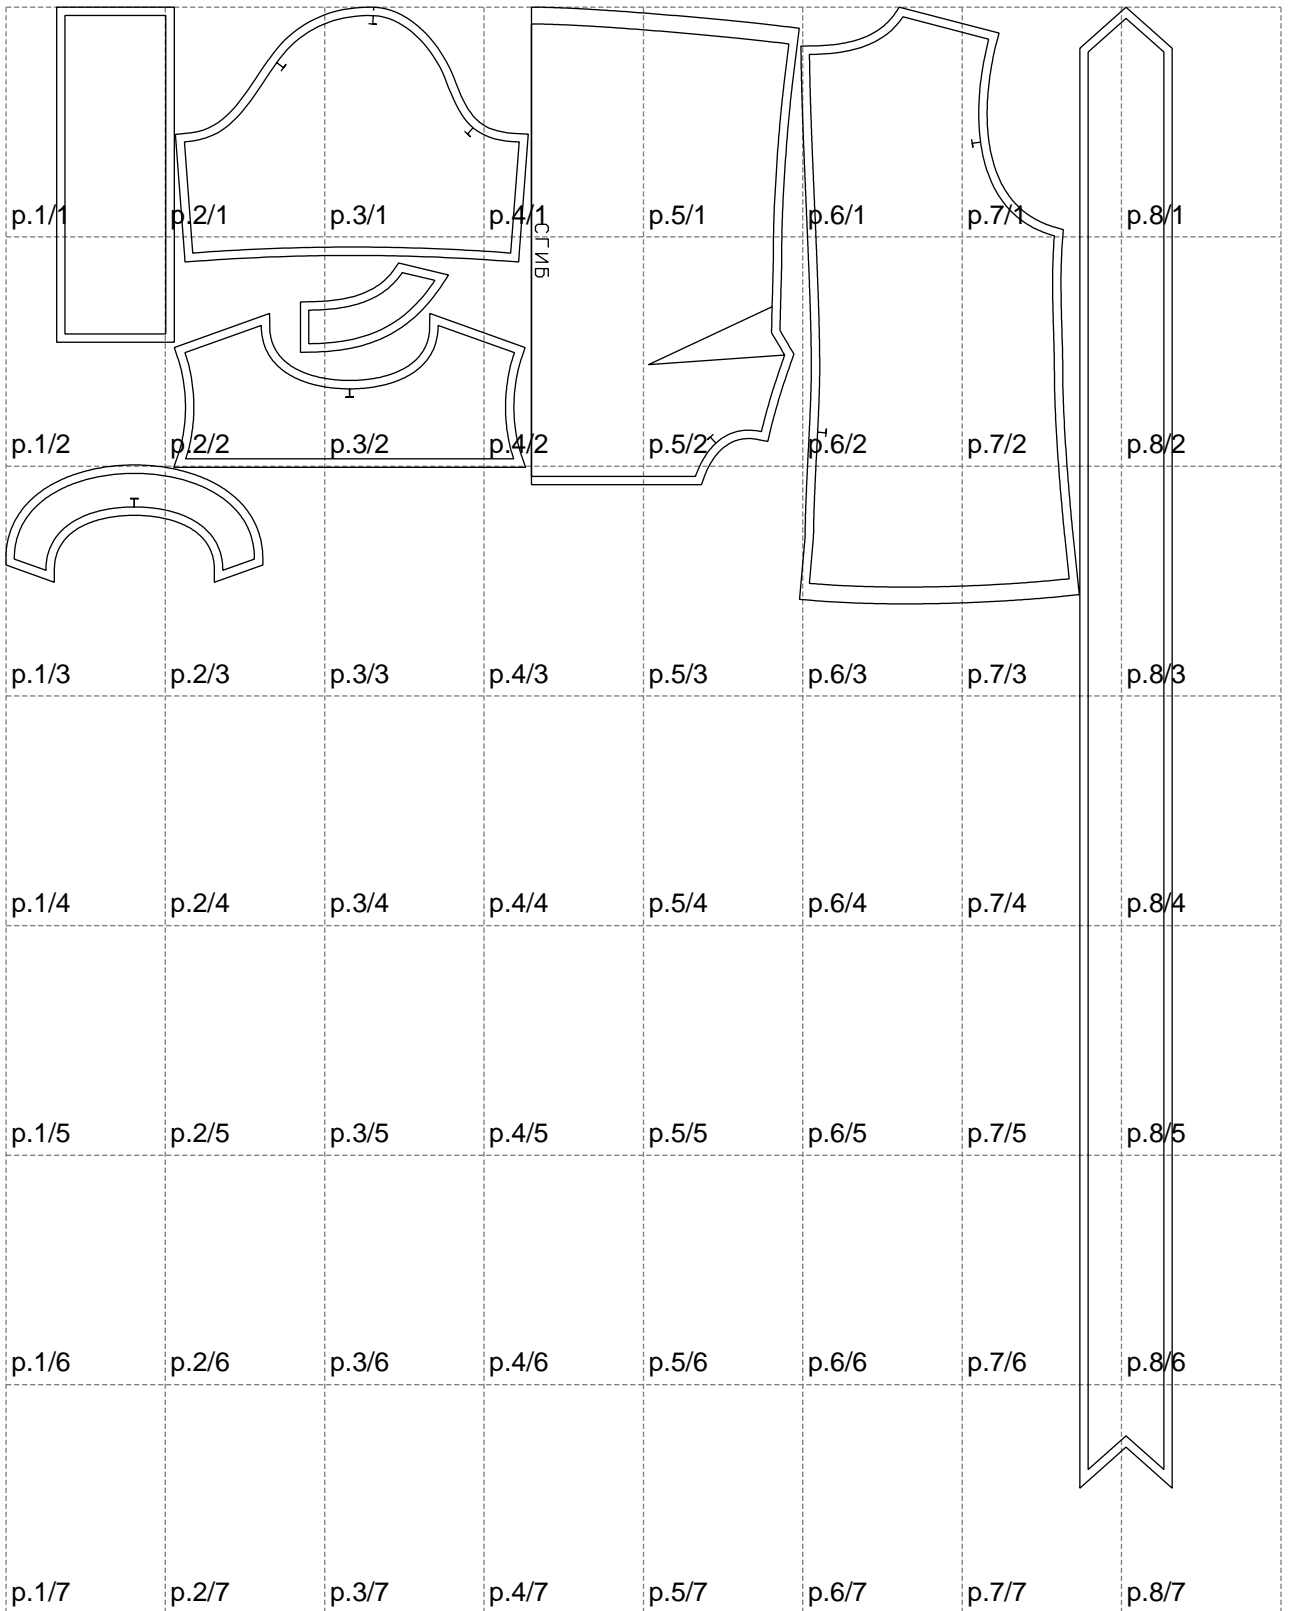

Not for print

Paper size: A4, size:1388.97 x1763.65 mm

# Example

size:1478.87 x1763.65 mm

Maneken =1 ver.0

rz\_1=170

rz\_16=104

rz\_17=88.9

rz\_18=84.4

rz\_19=112

rz\_20=109.3

---

. . . . .  
. . . . .  
. . . . .