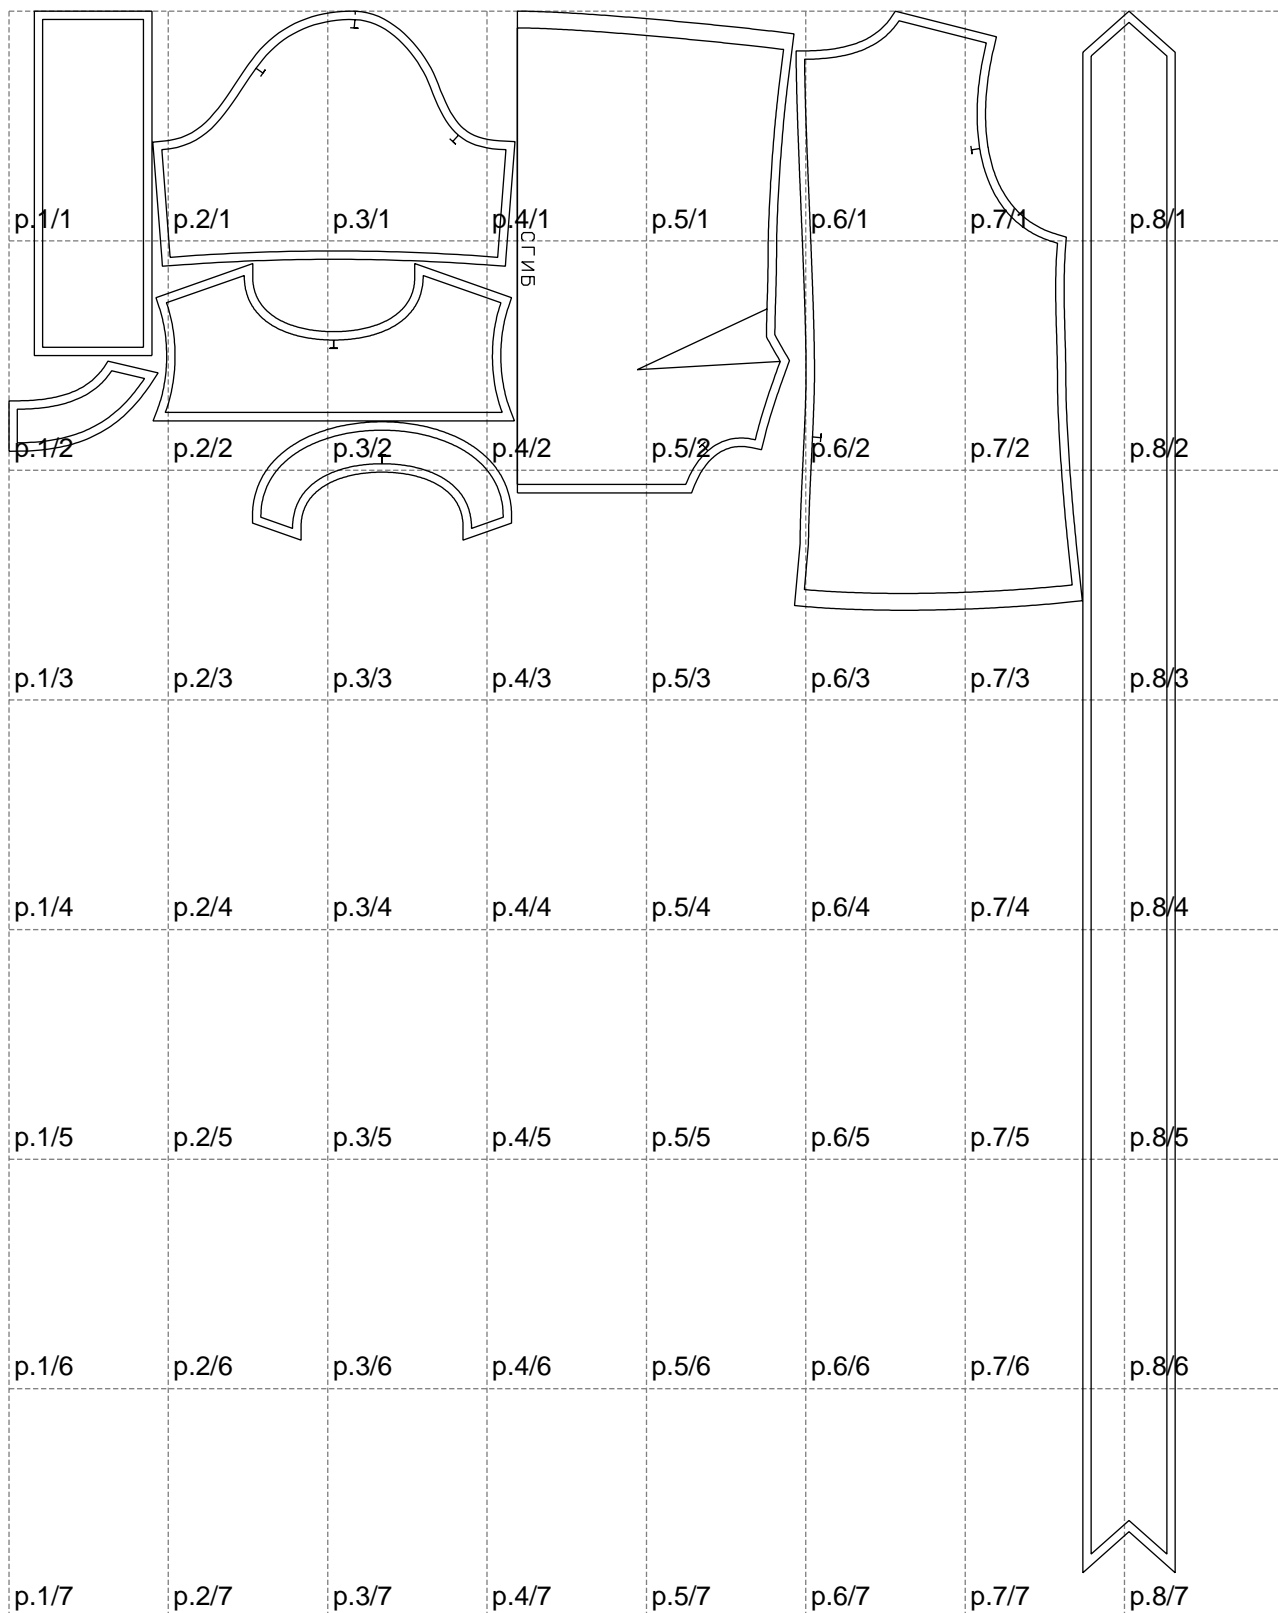

Not for print

Paper size: A4, size:1388.99 x1859.65 mm

# Example

size:1488.93 x1859.65 mm

Maneken =1 ver.0

rz\_1=170

rz\_16=108

rz\_17=92.5

rz\_18=89.2

rz\_19=116

rz\_20=113

---

. . . . .  
. . . . .  
. . . . .