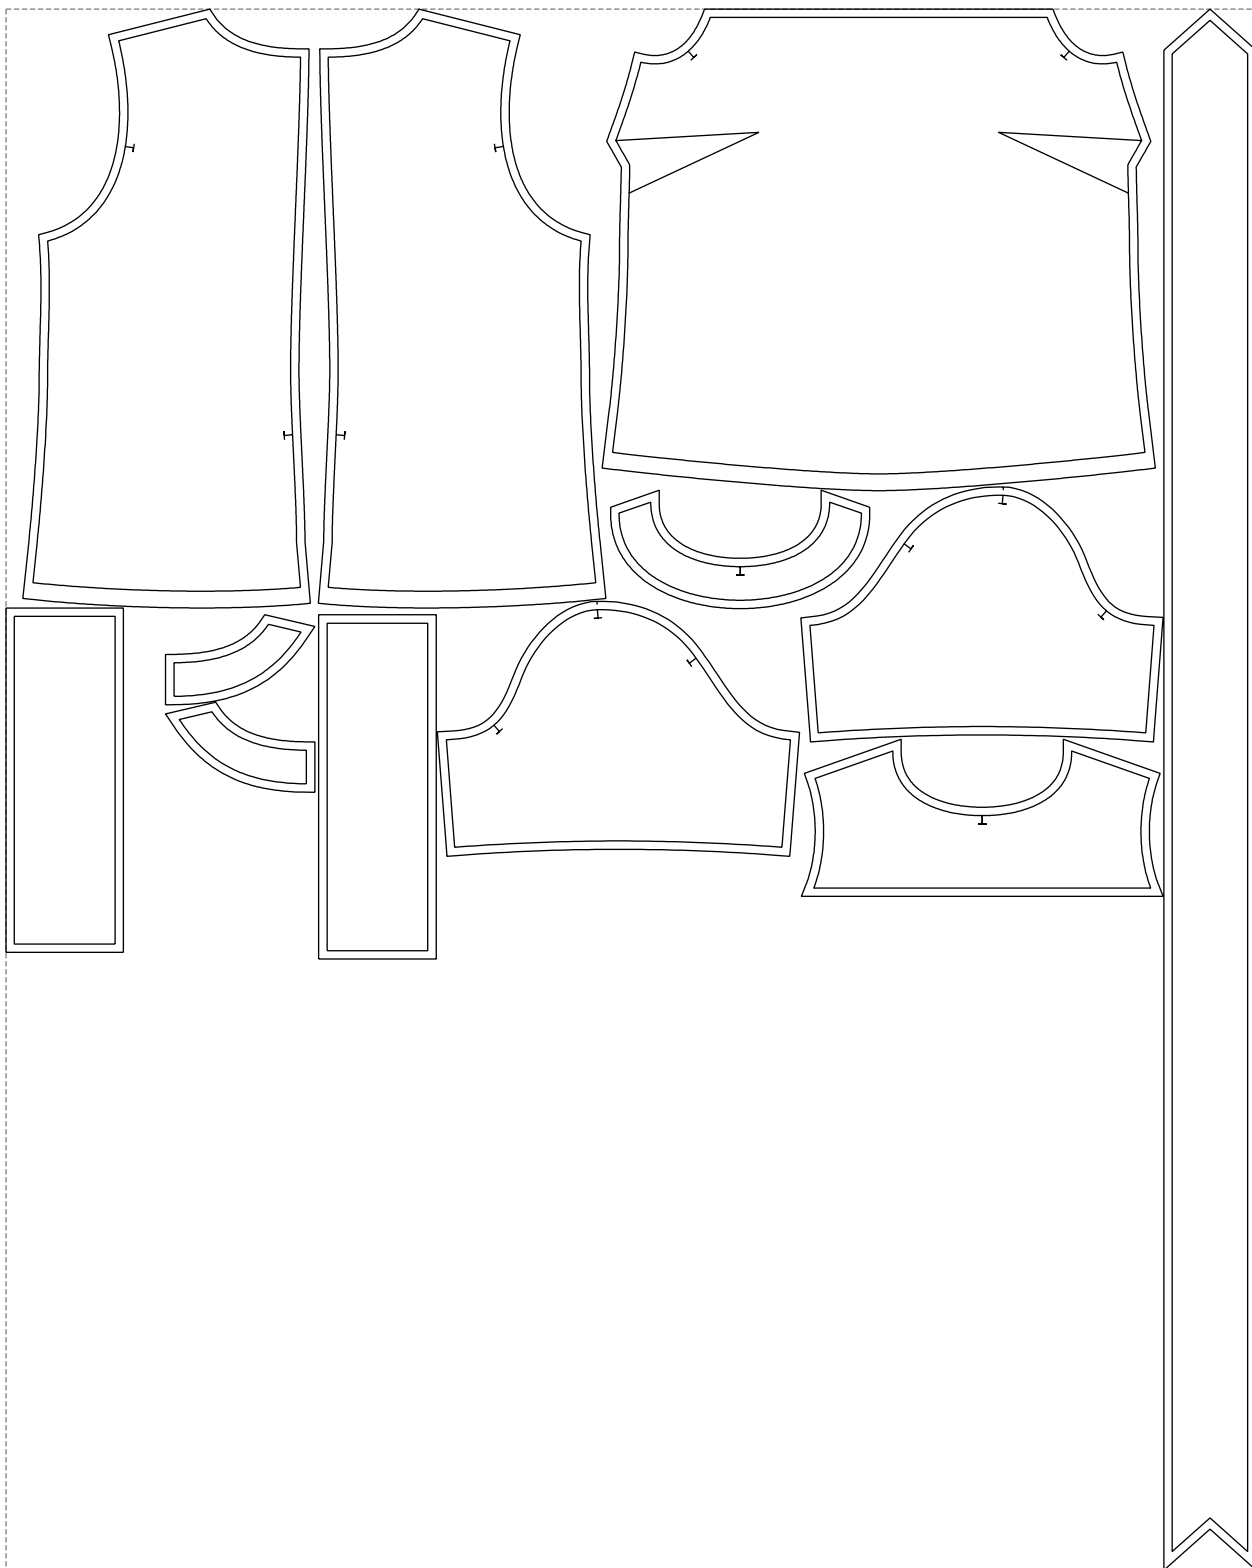

Not for print

Paper size: A4, size:1388.99 x1859.65 mm

# Example

size:1488.93 x1859.65 mm

Maneken =1 ver.0

rz\_1=170

rz\_16=108

rz\_17=92.5

rz\_18=89.2

rz\_19=116