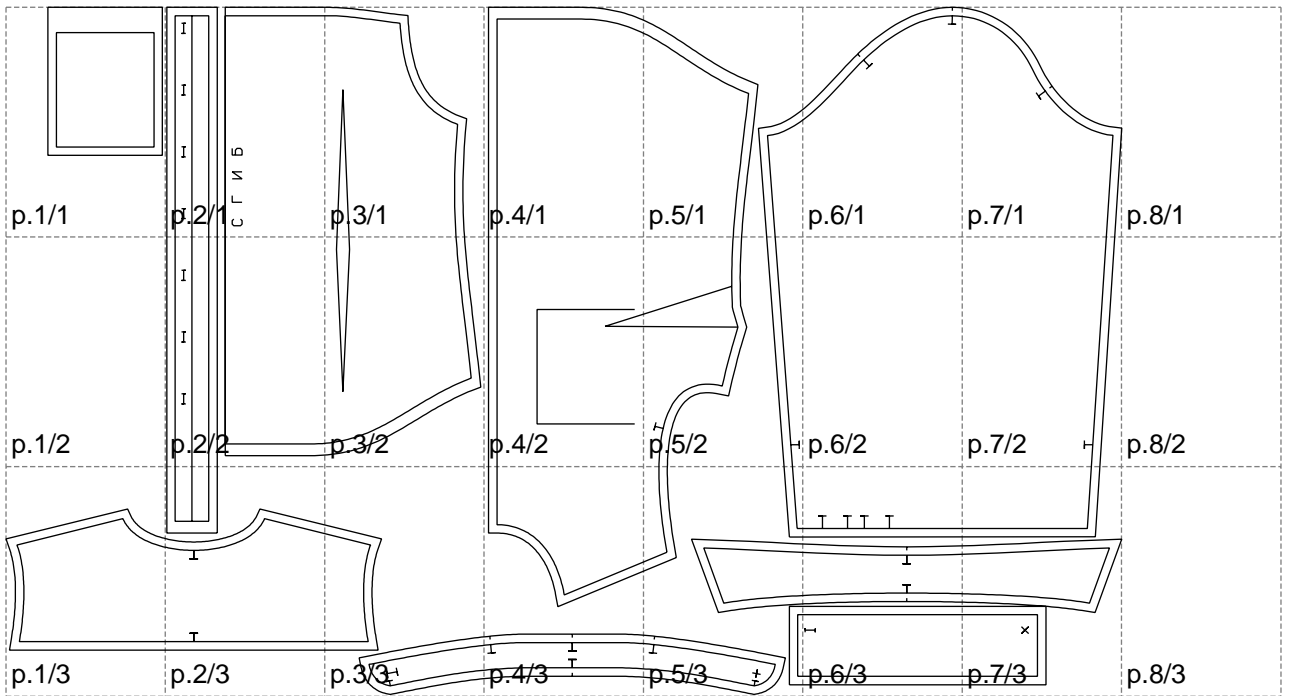

Not for print

Paper size: A4, size:1328.89 x818.12 mm

# Example

size:1478.88 x1324.68 mm

Maneken =1 ver.0

rz\_1=170

rz\_16=100

rz\_17=85.4

rz\_18=80.2

rz\_19=108

rz\_20=105.4

---

. . . . .  
. . . . .  
. . . . .