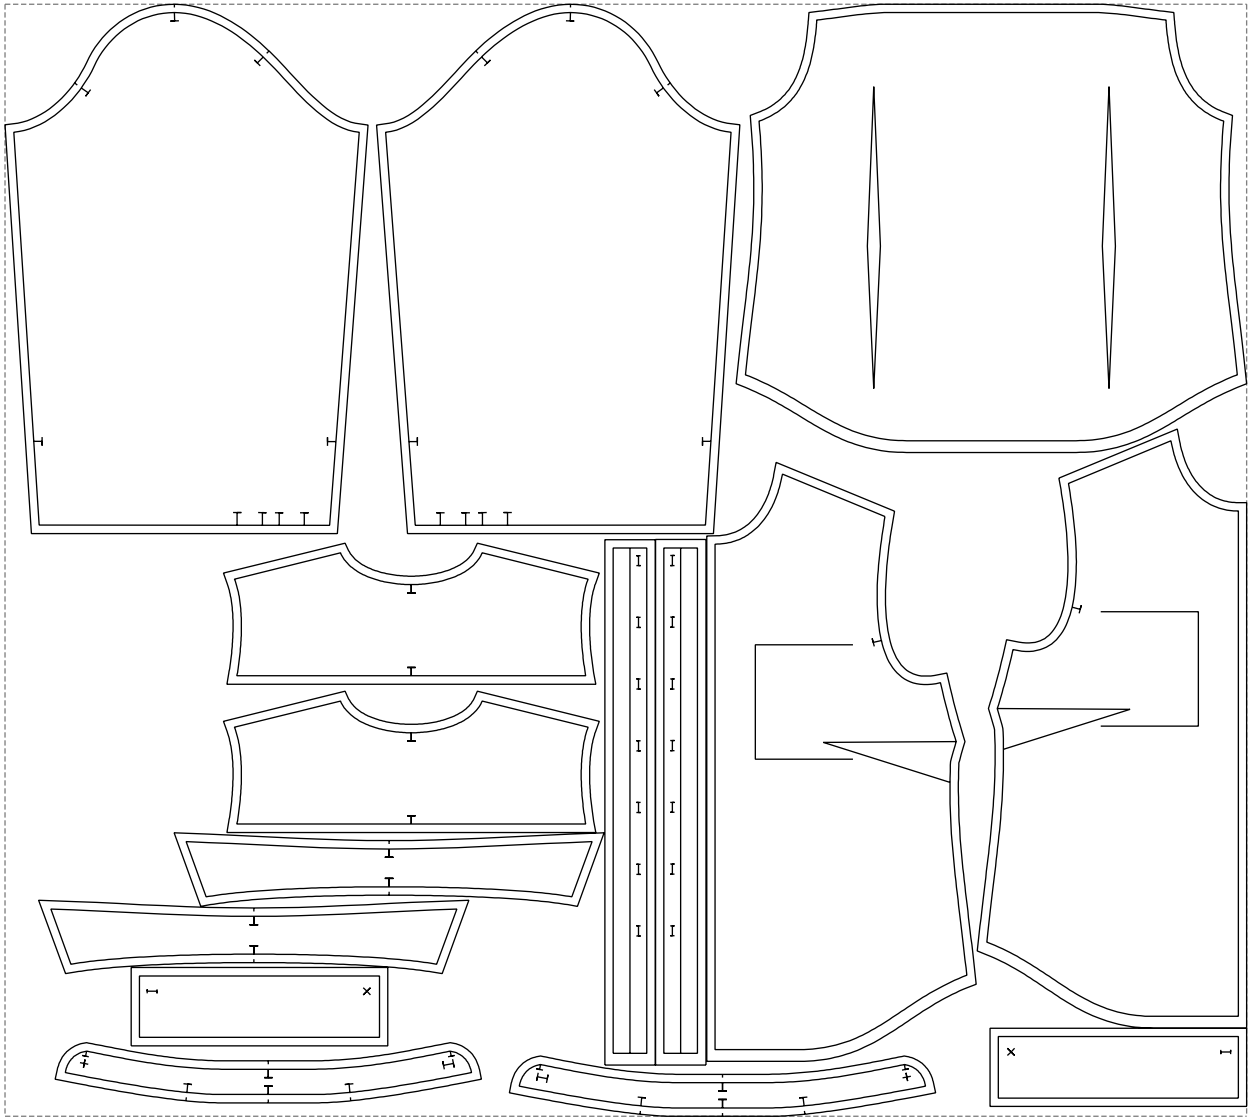

Not for print

Paper size: A4, size:1328.89 x818.12 mm

# Example

size:1478.88 x1324.68 mm

Maneken =1 ver.0

rz\_1=170

rz\_16=100

rz\_17=85.4

rz\_18=80.2

rz\_19=108

rz\_20=105.4

---

. . . . .  
. . . . .  
. . . . .