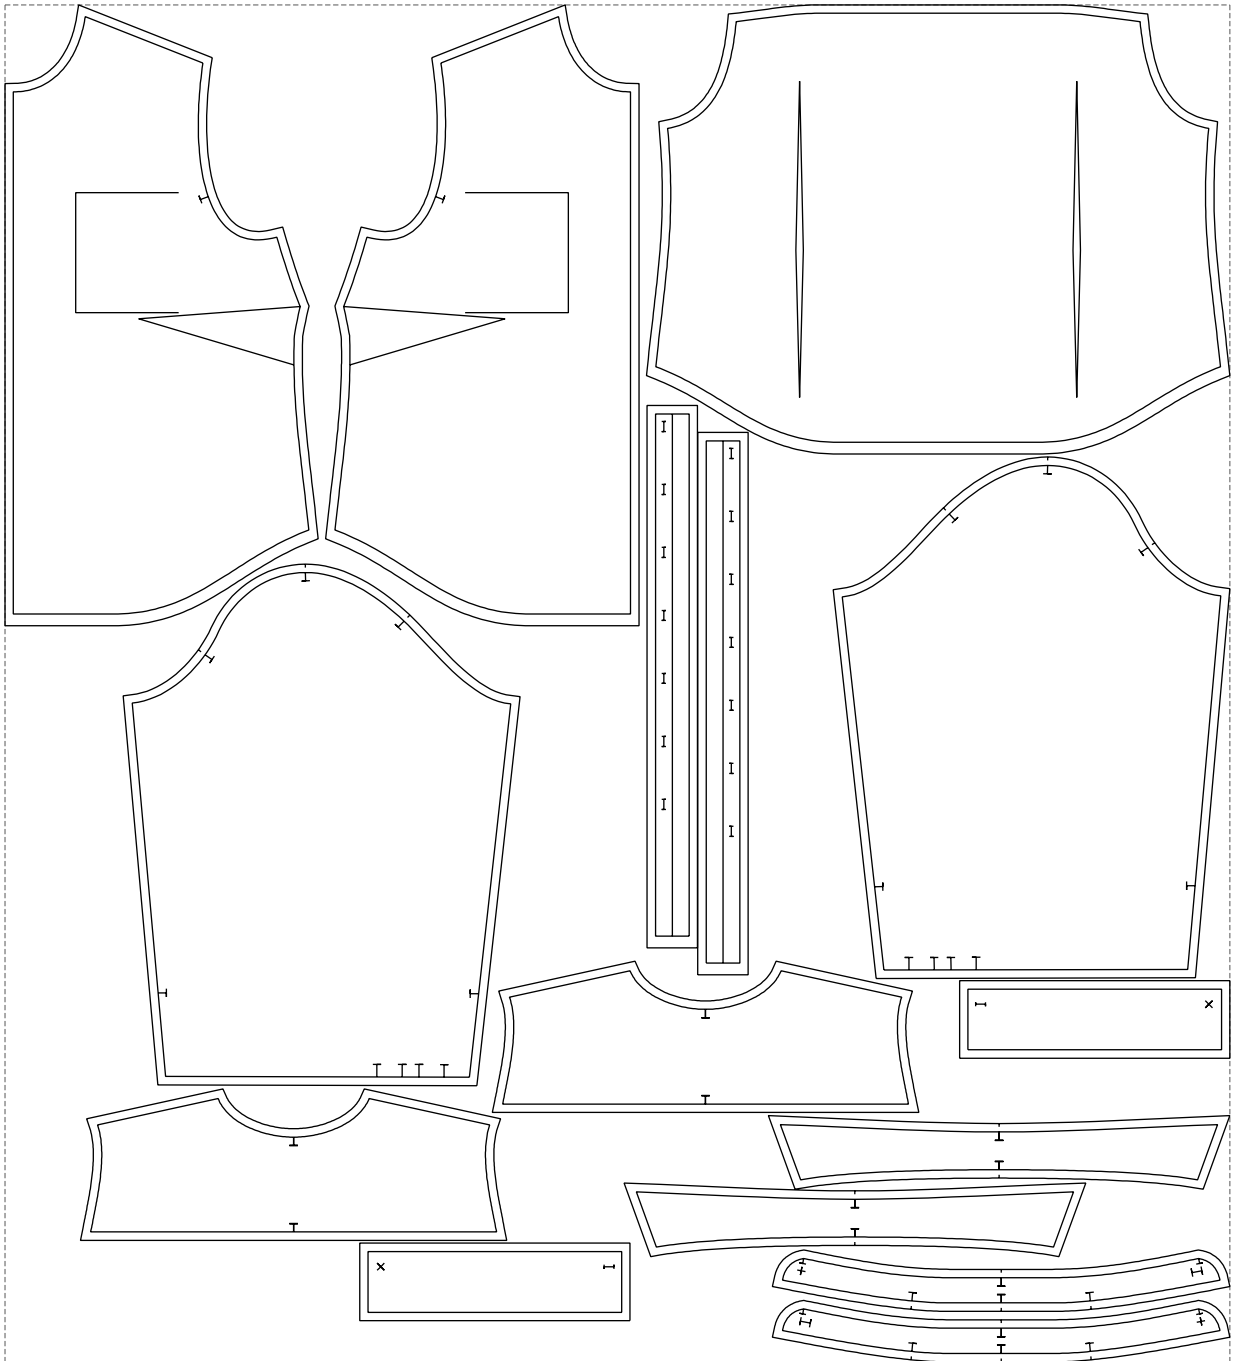

Not for print

Paper size: A4, size:1247.98 x922.00 mm

# Example

size:1458.79 x1616.28 mm

Maneken =1 ver.0

rz\_1=170

rz\_16=120

rz\_17=104

rz\_18=103.6

rz\_19=128

rz\_20=125.1

---

. . . . .  
. . . . .  
. . . . .