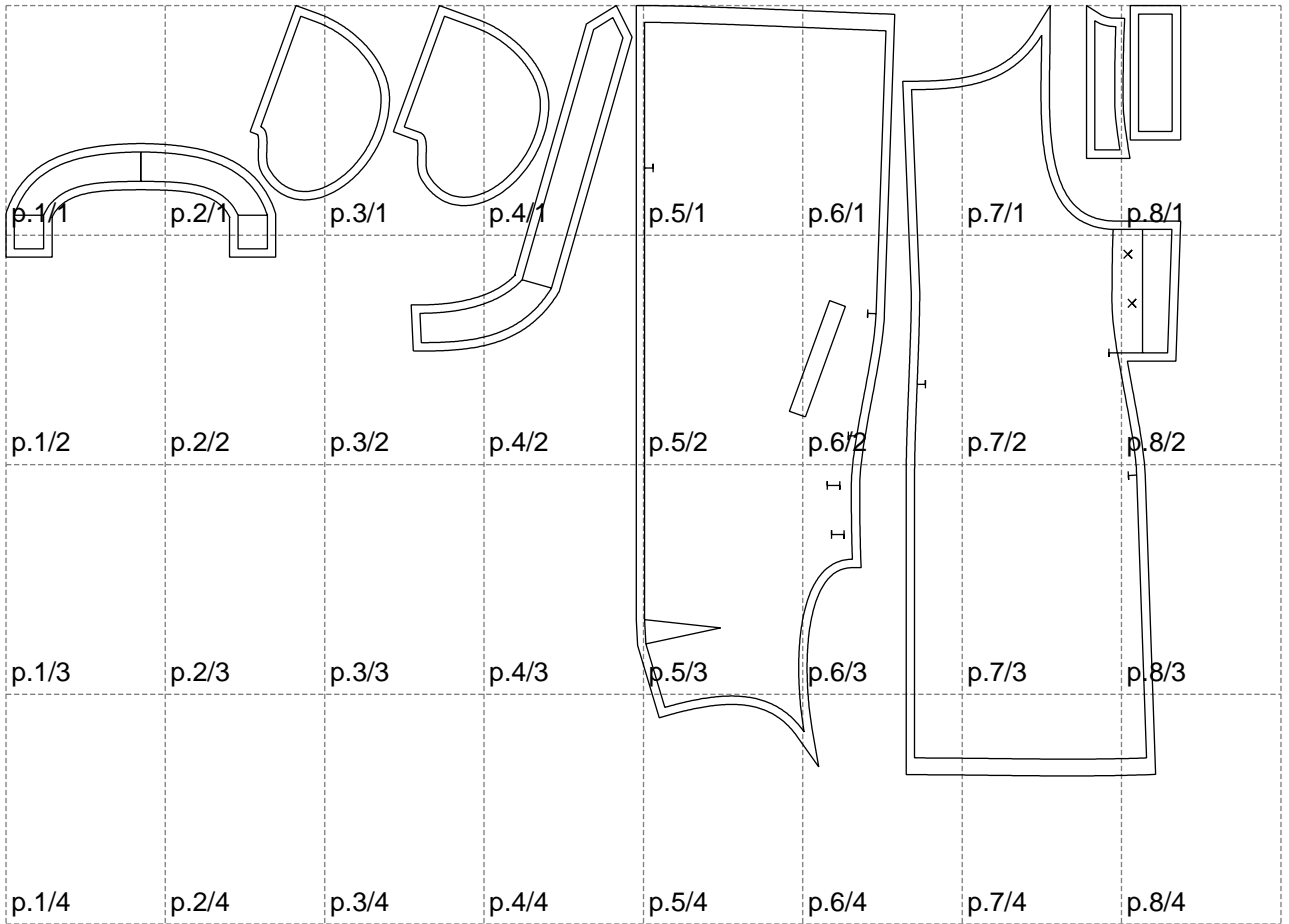

Not for print

Paper size: A4, size:1399.00 x917.32 mm

# Example

size:1408.56 x1328.83 mm

Maneken =1 ver.0

rz\_1=170

rz\_16=92

rz\_17=78.8

rz\_18=71.8

rz\_19=100

rz\_20=98.1

---

. . . . .  
. . . . .  
. . . . .