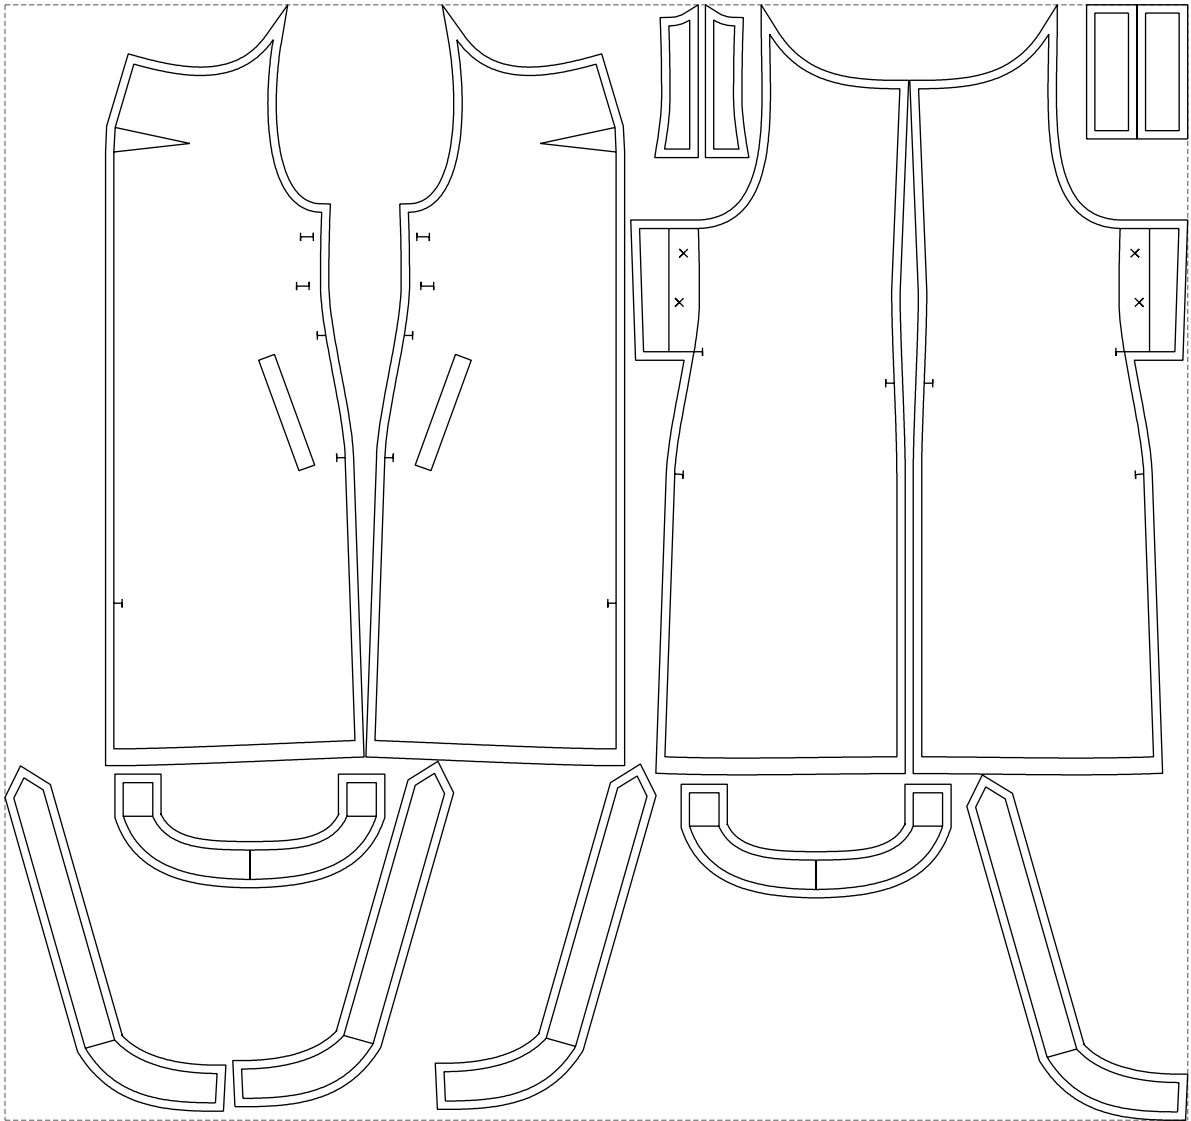

Not for print

Paper size: A4, size:1399.00 x917.32 mm

# Example

size:1408.56 x1328.83 mm

Maneken =1 ver.0

rz\_1=170

rz\_16=92

rz\_17=78.8

rz\_18=71.8

rz\_19=100

rz\_20=98.1

---

. . . . .  
. . . . .  
. . . . .