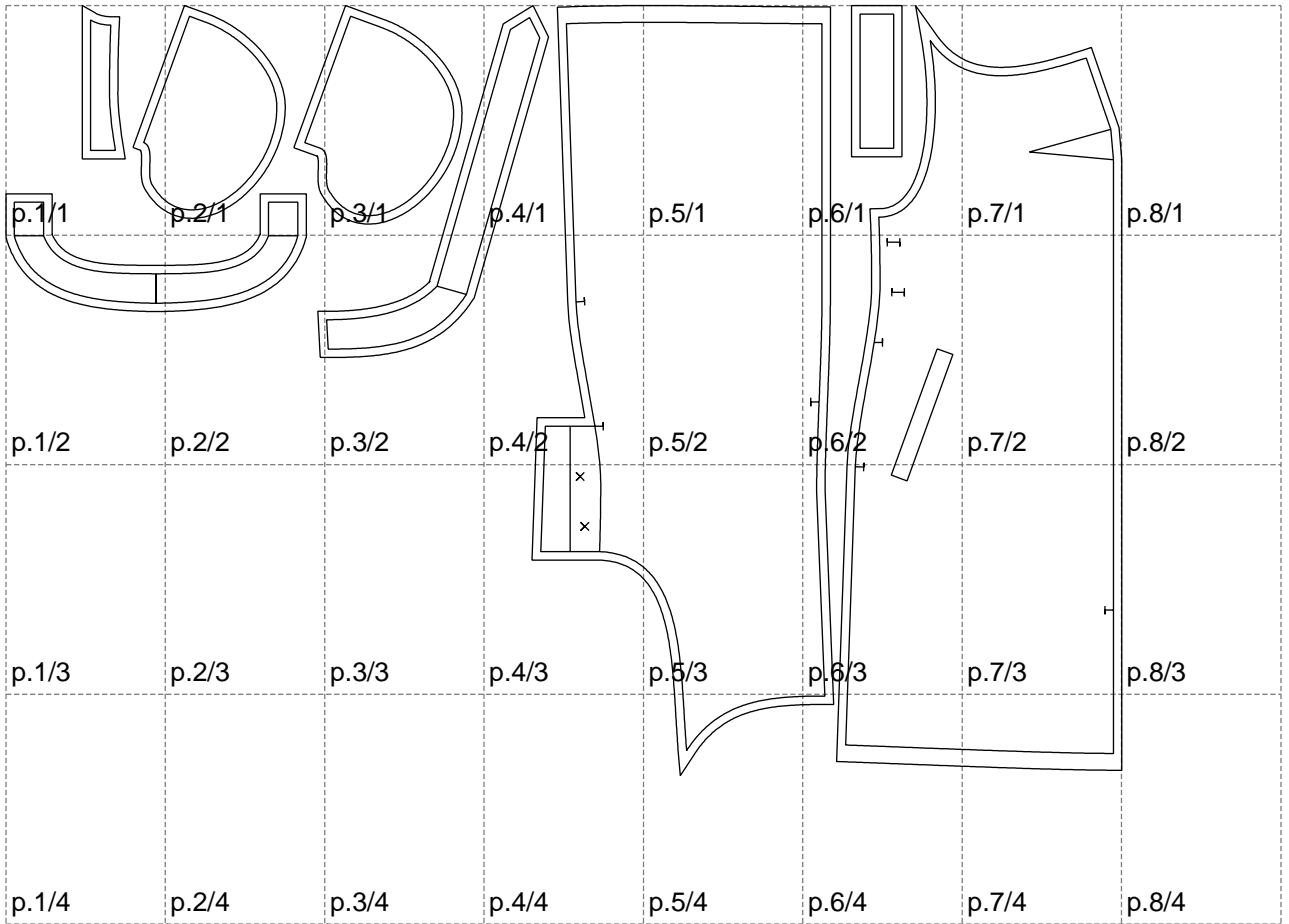

Not for print

Paper size: A4, size:1328.92 x916.90 mm

# Example

size:1408.22 x1415.36 mm

Maneken =1 ver.0

rz\_1=170

rz\_16=104

rz\_17=88.9

rz\_18=84.4

rz\_19=112

rz\_20=109.3

---

. . . . .  
. . . . .  
. . . . .