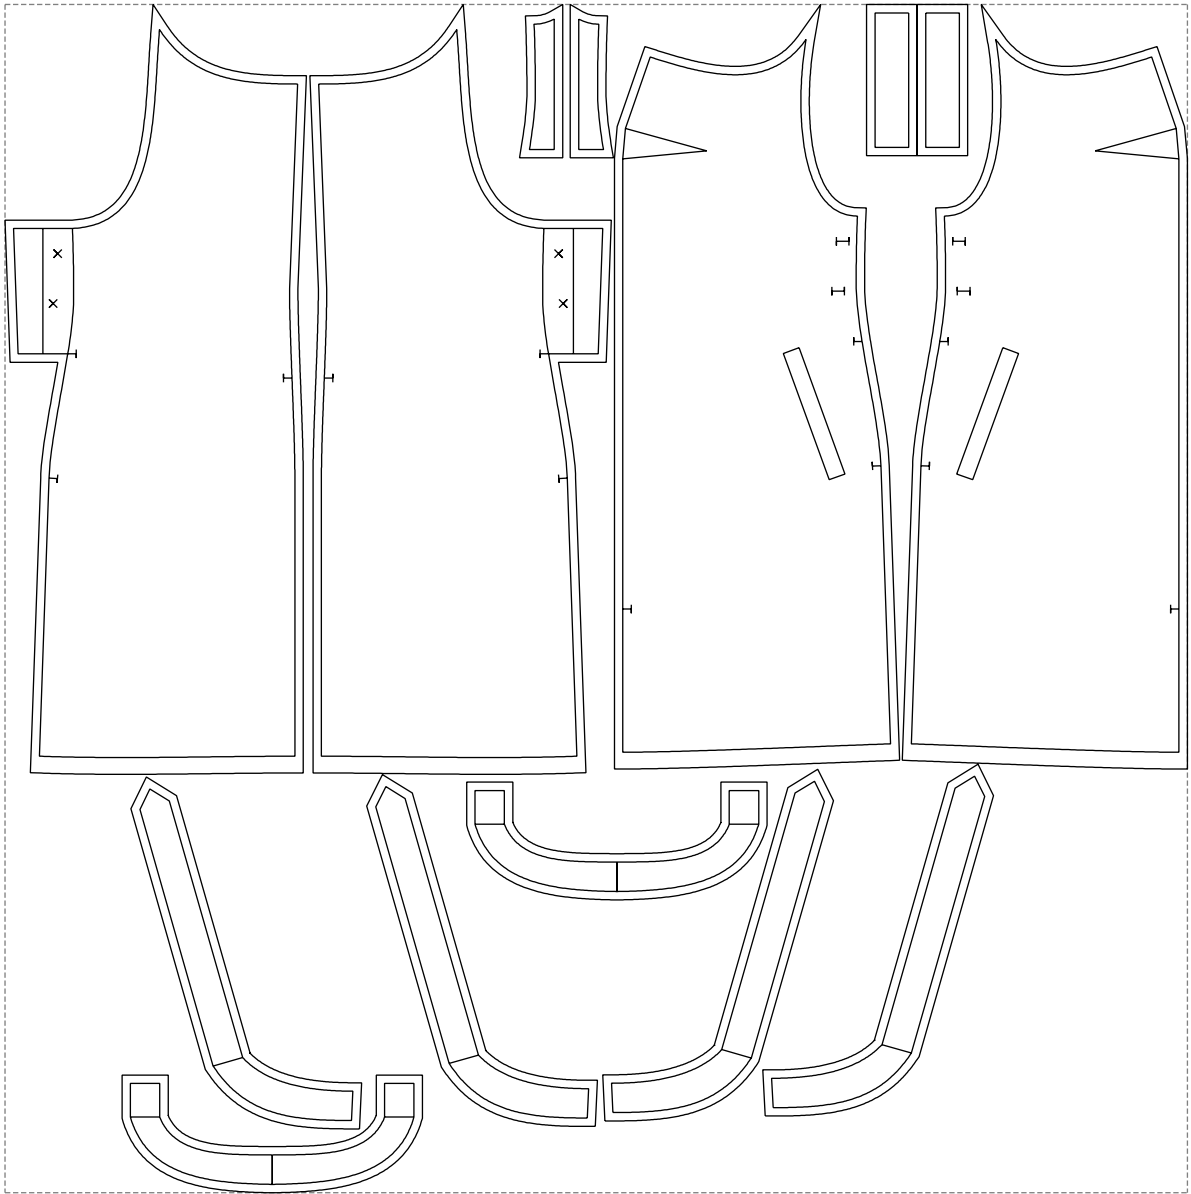

Not for print

Paper size: A4, size:1328.92 x916.90 mm

# Example

size:1408.22 x1415.36 mm

Maneken =1 ver.0

rz\_1=170

rz\_16=104

rz\_17=88.9

rz\_18=84.4

rz\_19=112