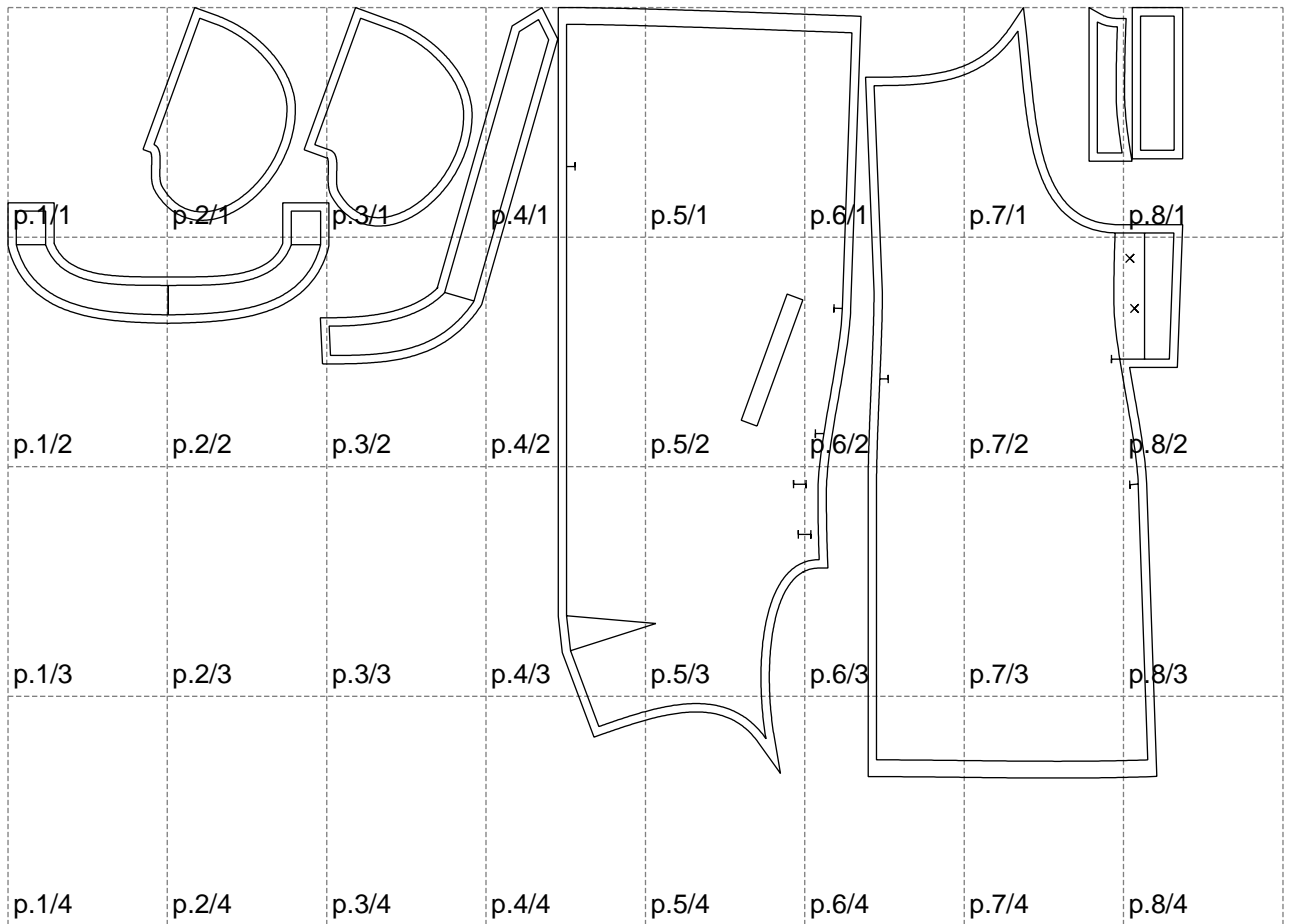

Not for print

Paper size: A4, size:1399.00 x917.51 mm

# Example

size:1488.93 x1464.35 mm

Maneken =1 ver.0

rz\_1=170

rz\_16=112

rz\_17=96.2

rz\_18=94

rz\_19=120

rz\_20=117

---

. . . . .  
. . . . .  
. . . . .