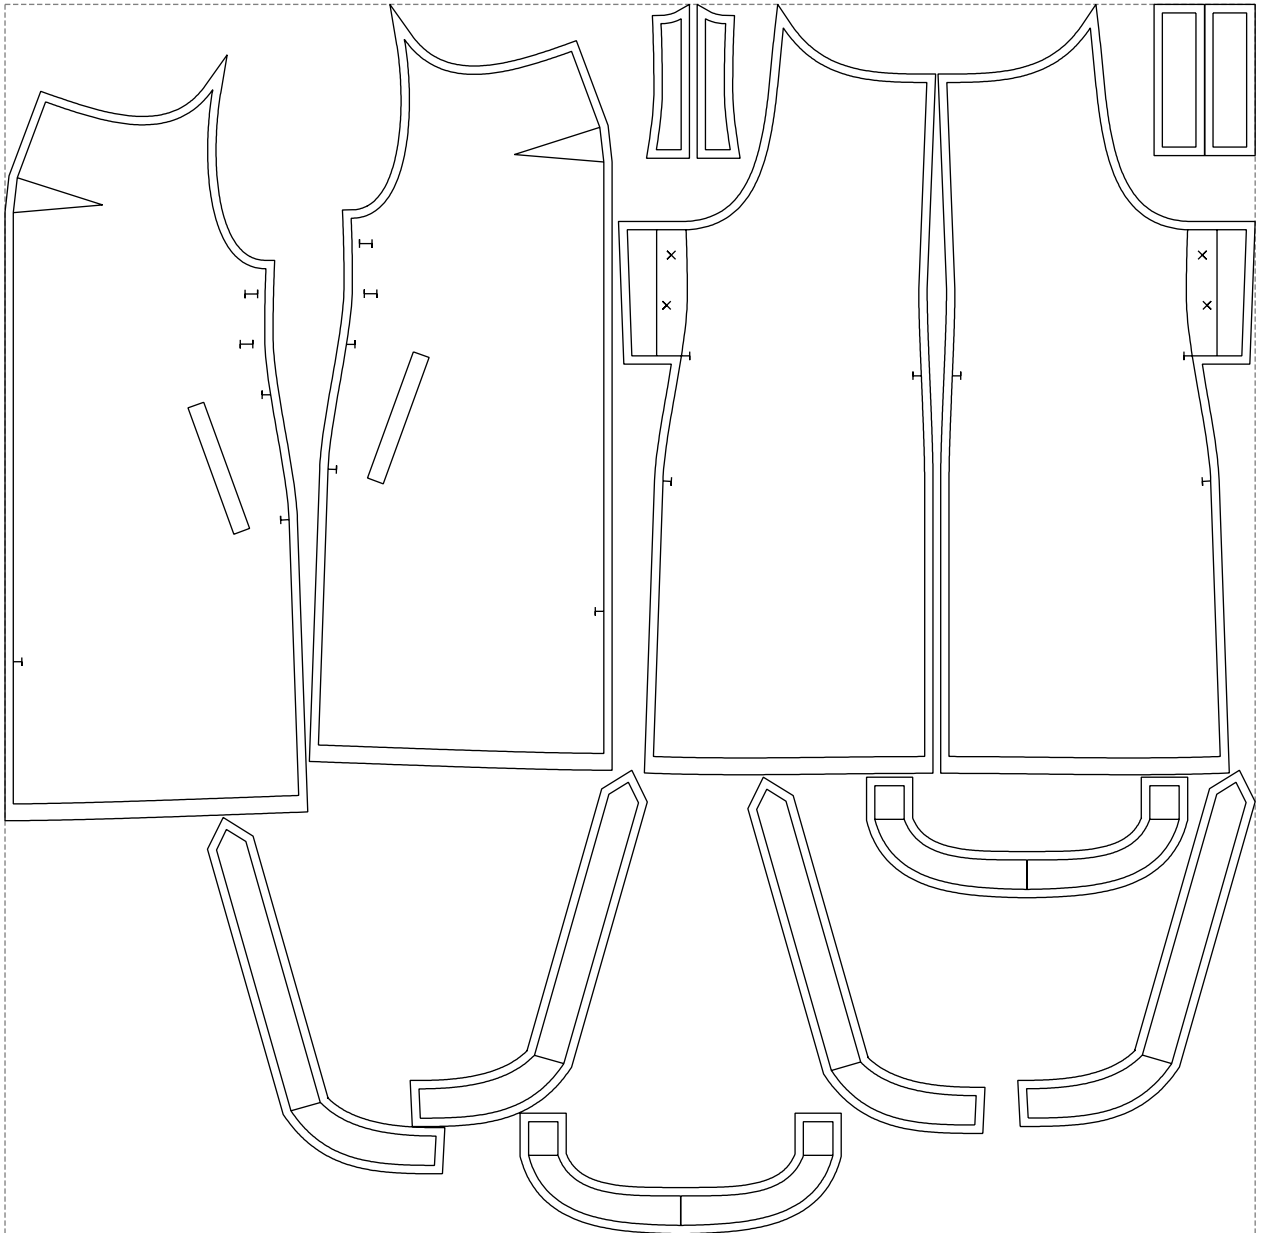

Not for print

Paper size: A4, size:1399.00 x917.51 mm

# Example

size:1488.93 x1464.35 mm

Maneken =1 ver.0

rz\_1=170

rz\_16=112

rz\_17=96.2

rz\_18=94

rz\_19=120