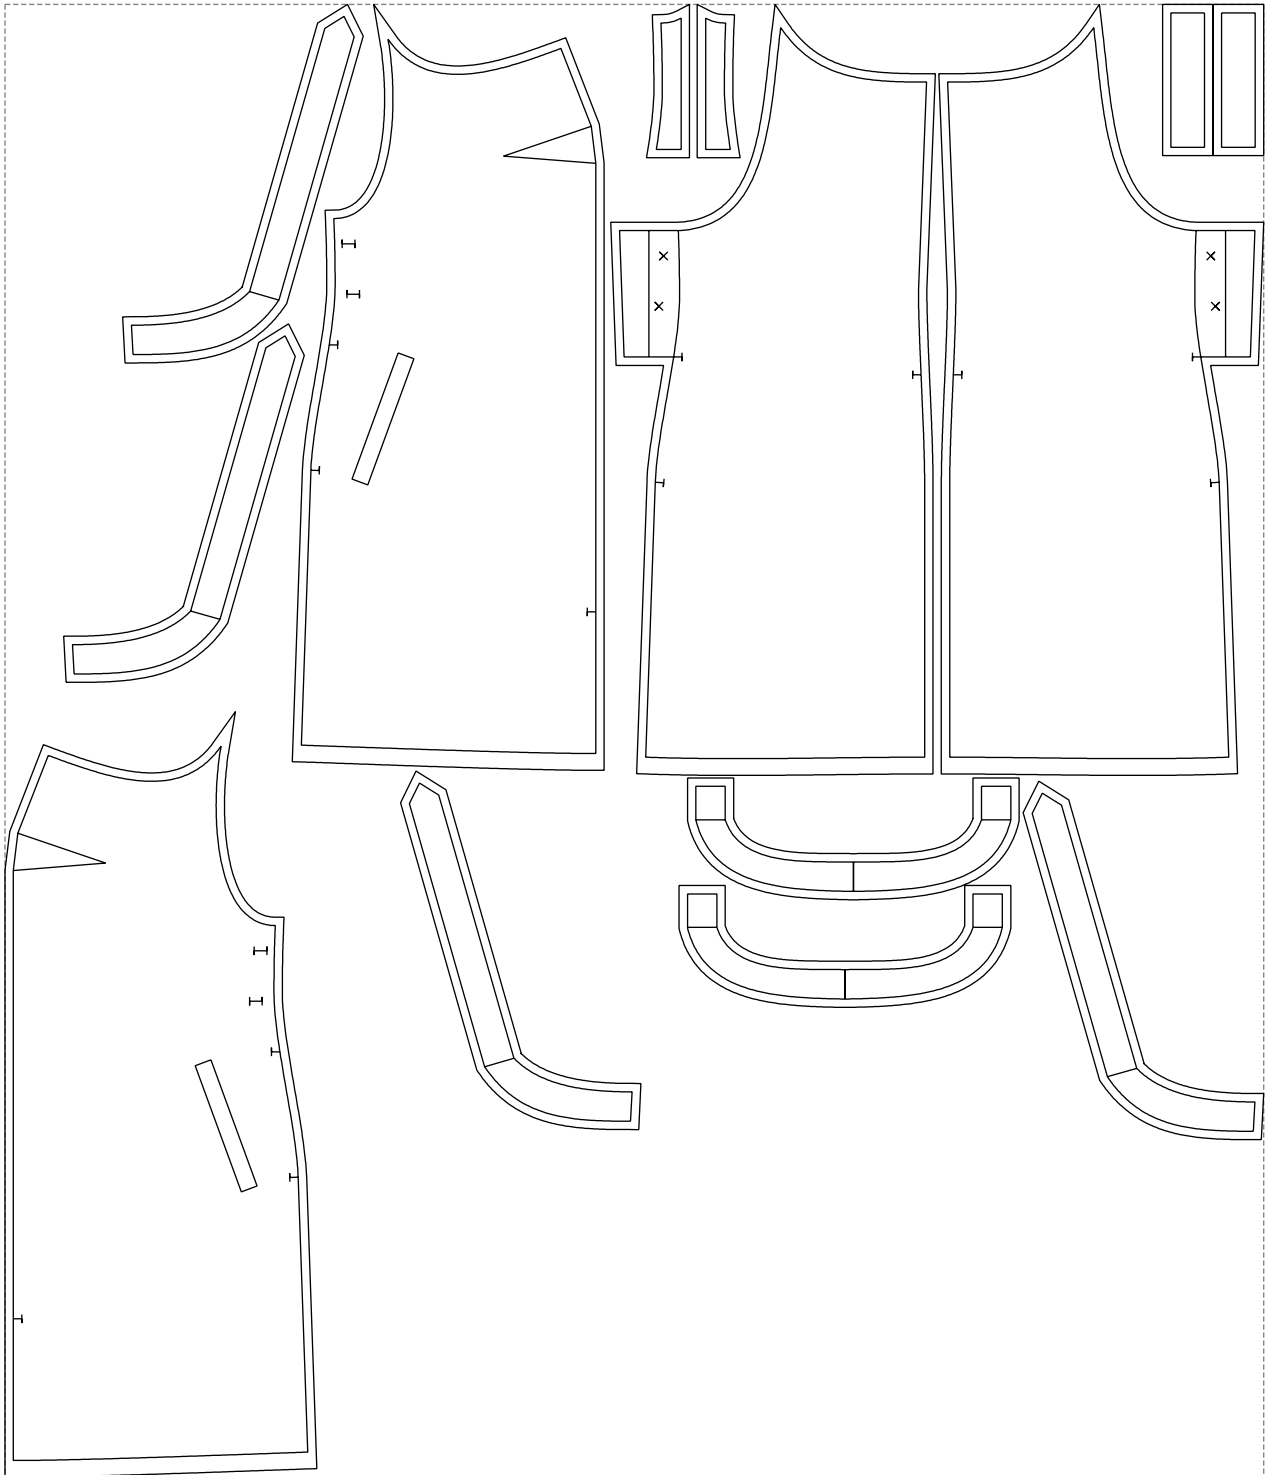

Not for print

Paper size: A4, size:1268.18 x918.32 mm

# Example

size:1499.00 x1754.37 mm

Maneken =1 ver.0

rz\_1=170

rz\_16=116

rz\_17=100

rz\_18=98.8

rz\_19=124