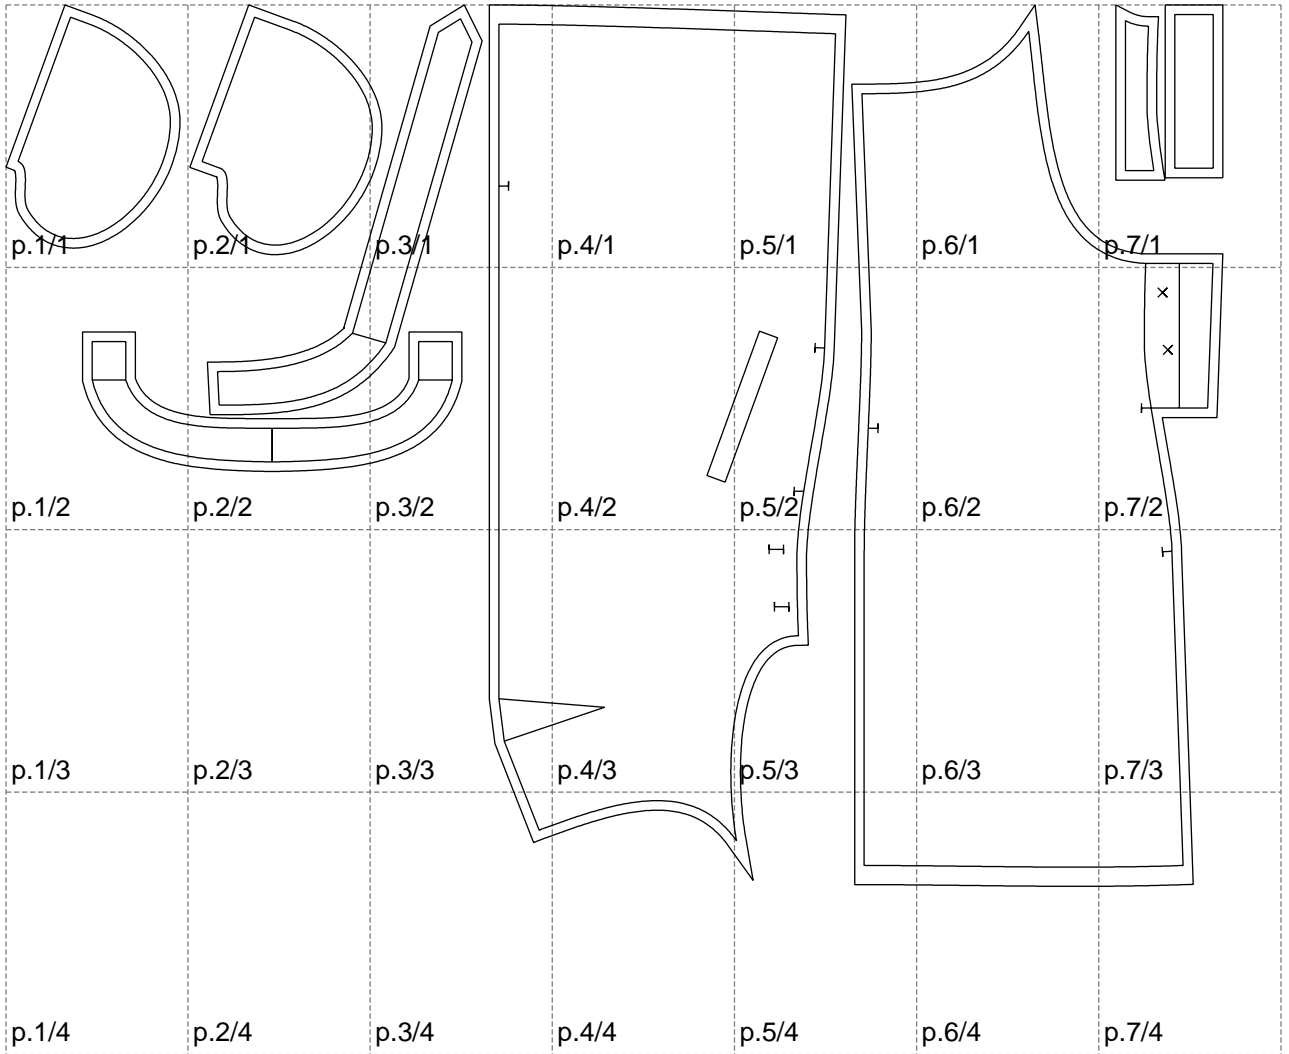

Not for print

Paper size: A4, size:1268.18 x918.32 mm

# Example

size:1499.00 x1754.37 mm

Maneken =1 ver.0

rz\_1=170

rz\_16=116

rz\_17=100

rz\_18=98.8

rz\_19=124

rz\_20=121

---

. . . . .  
. . . . .  
. . . . .