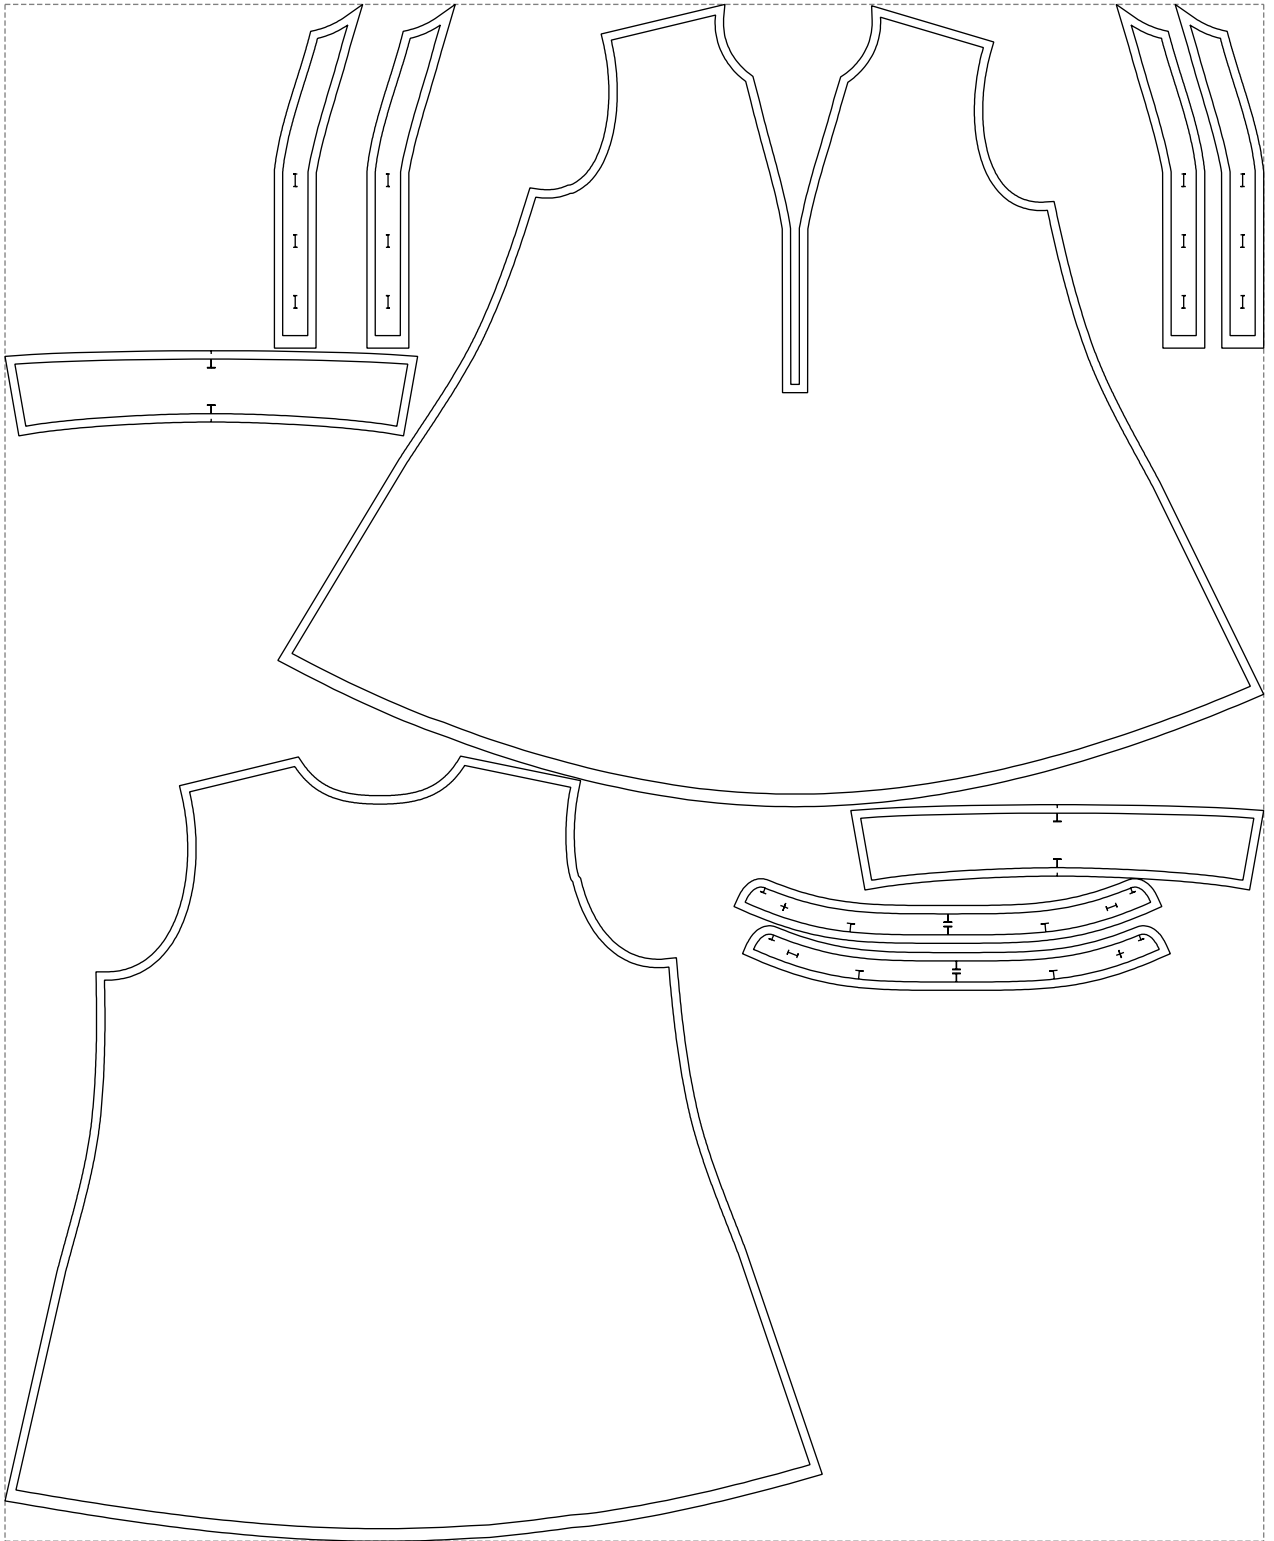

# Example

size:1499.00 x1830.88 mm

Maneken =1 ver.0

rz\_1=170

rz\_16=120

rz\_17=104

rz\_18=103.6

rz\_19=128