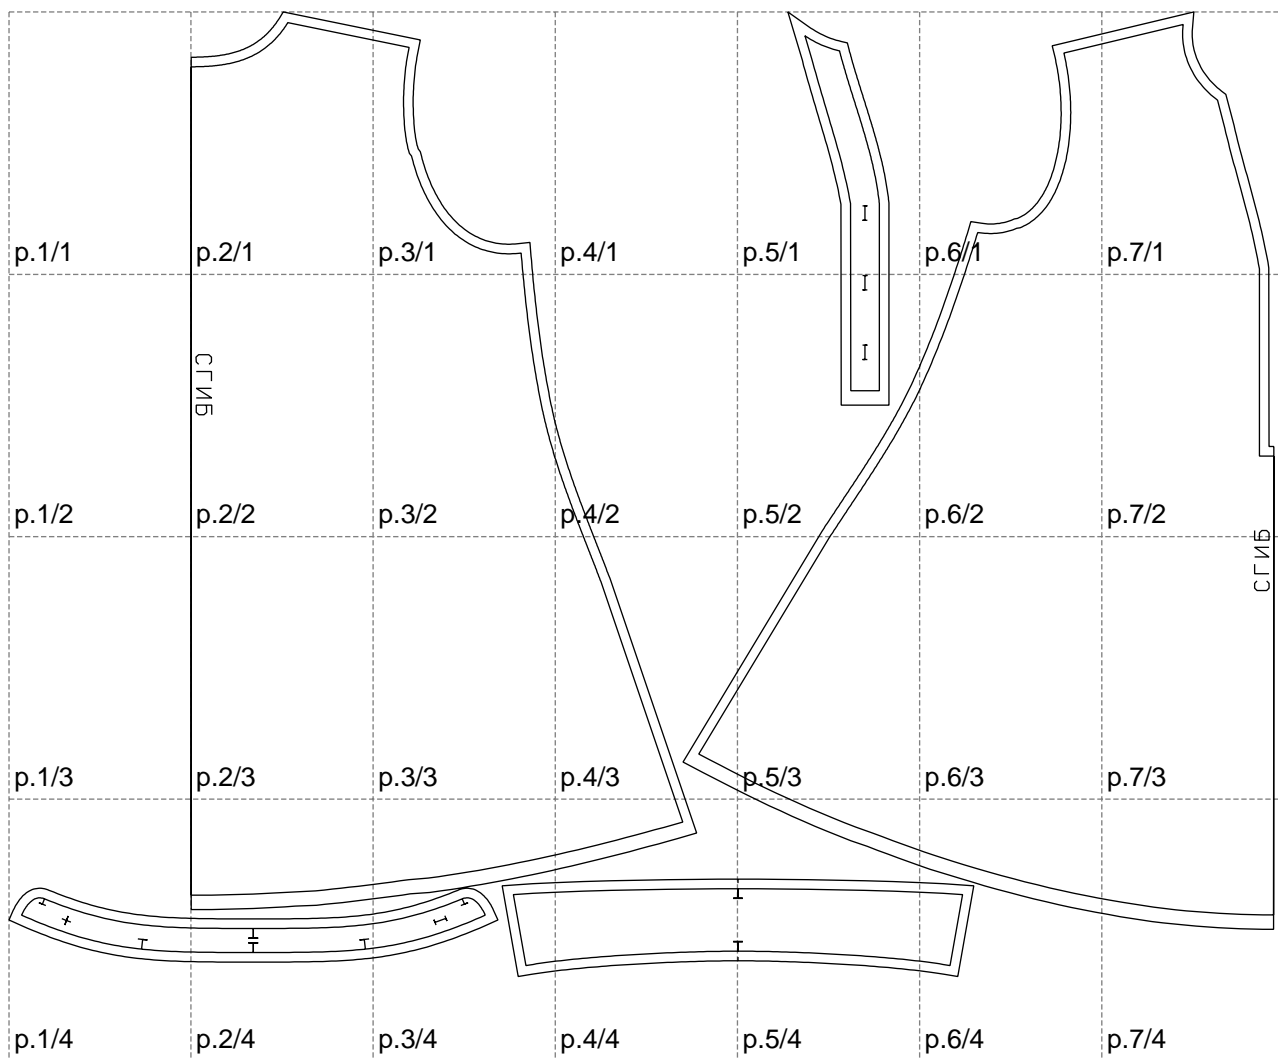

Not for print

Paper size: A4, size:1318.15 x1005.14 mm

# Example

size:1499.00 x1830.88 mm

Maneken =1 ver.0

rz\_1=170

rz\_16=120

rz\_17=104

rz\_18=103.6

rz\_19=128

rz\_20=125.1

---

. . . . .  
. . . . .  
. . . . .