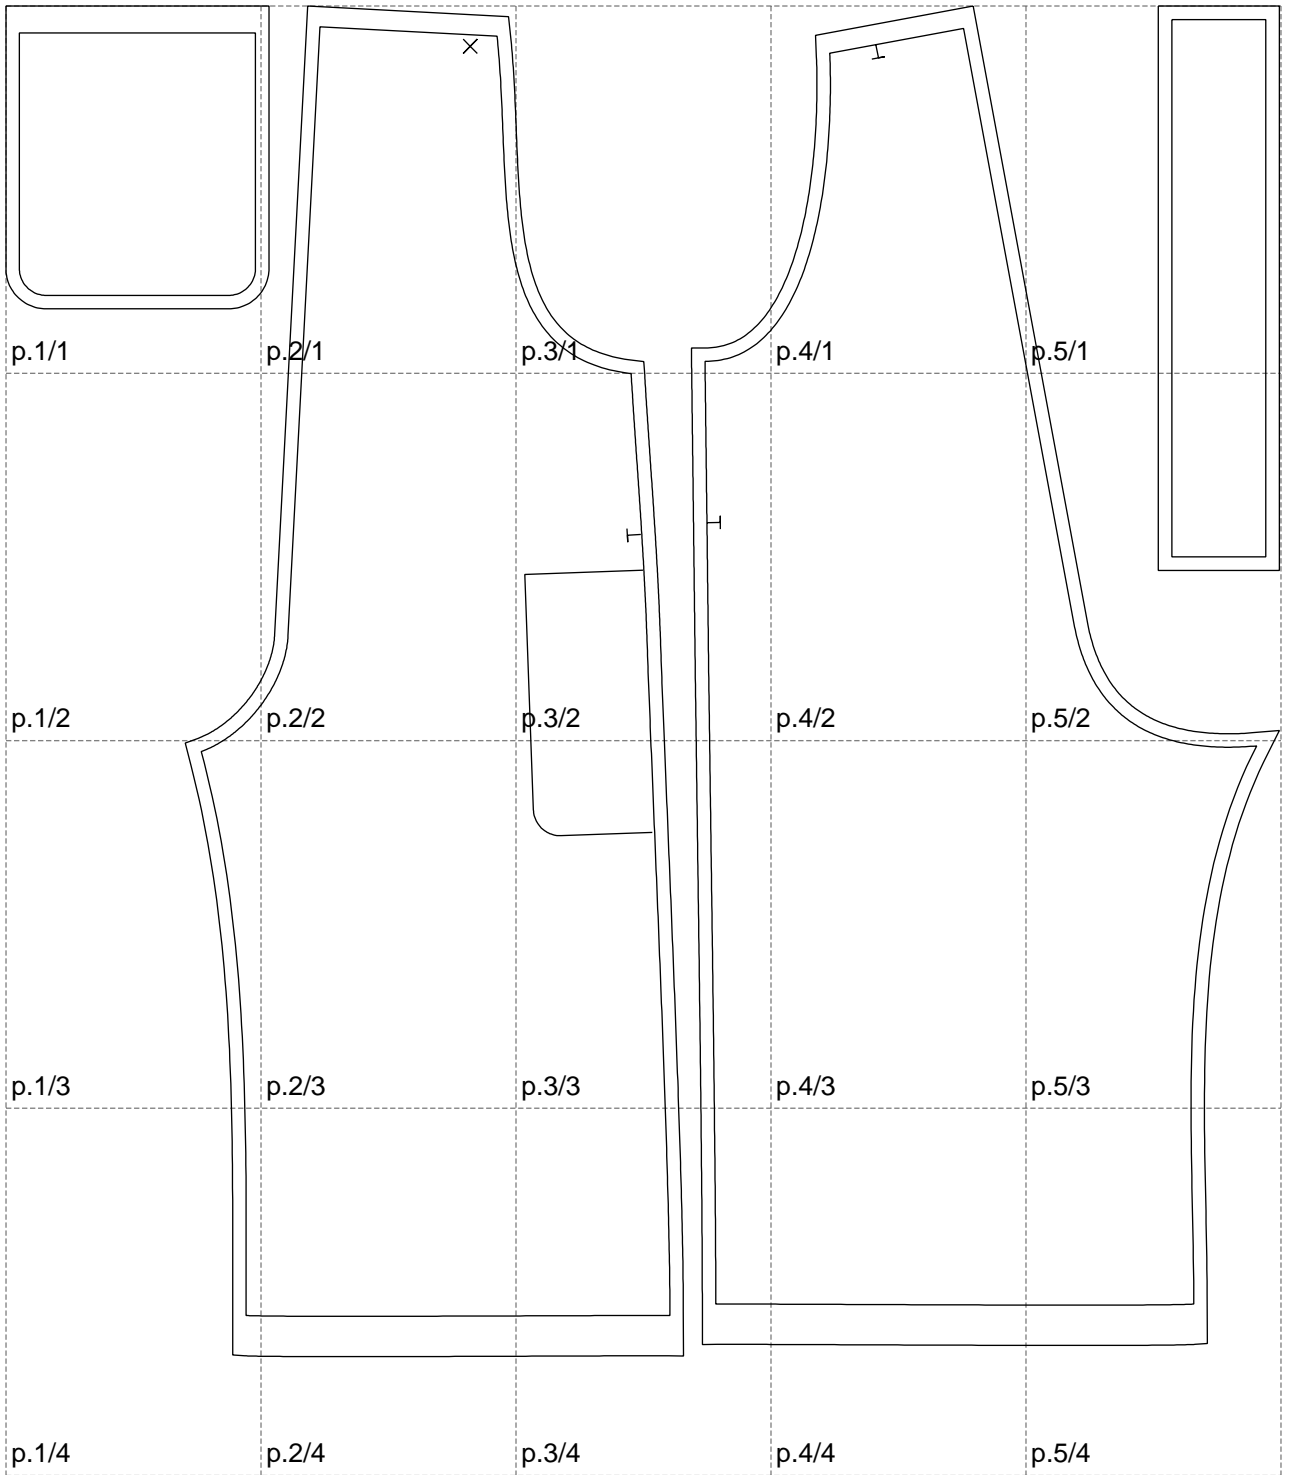

Not for print

Paper size: A4, size:947.80 x1005.15 mm

Example

size:1499.00 x1870.15 mm

Maneken =1 ver.0

rz_1=170

rz_16=88

rz_17=75.6

rz_18=67.6

rz_19=96

rz_20=94.6

.
.
.