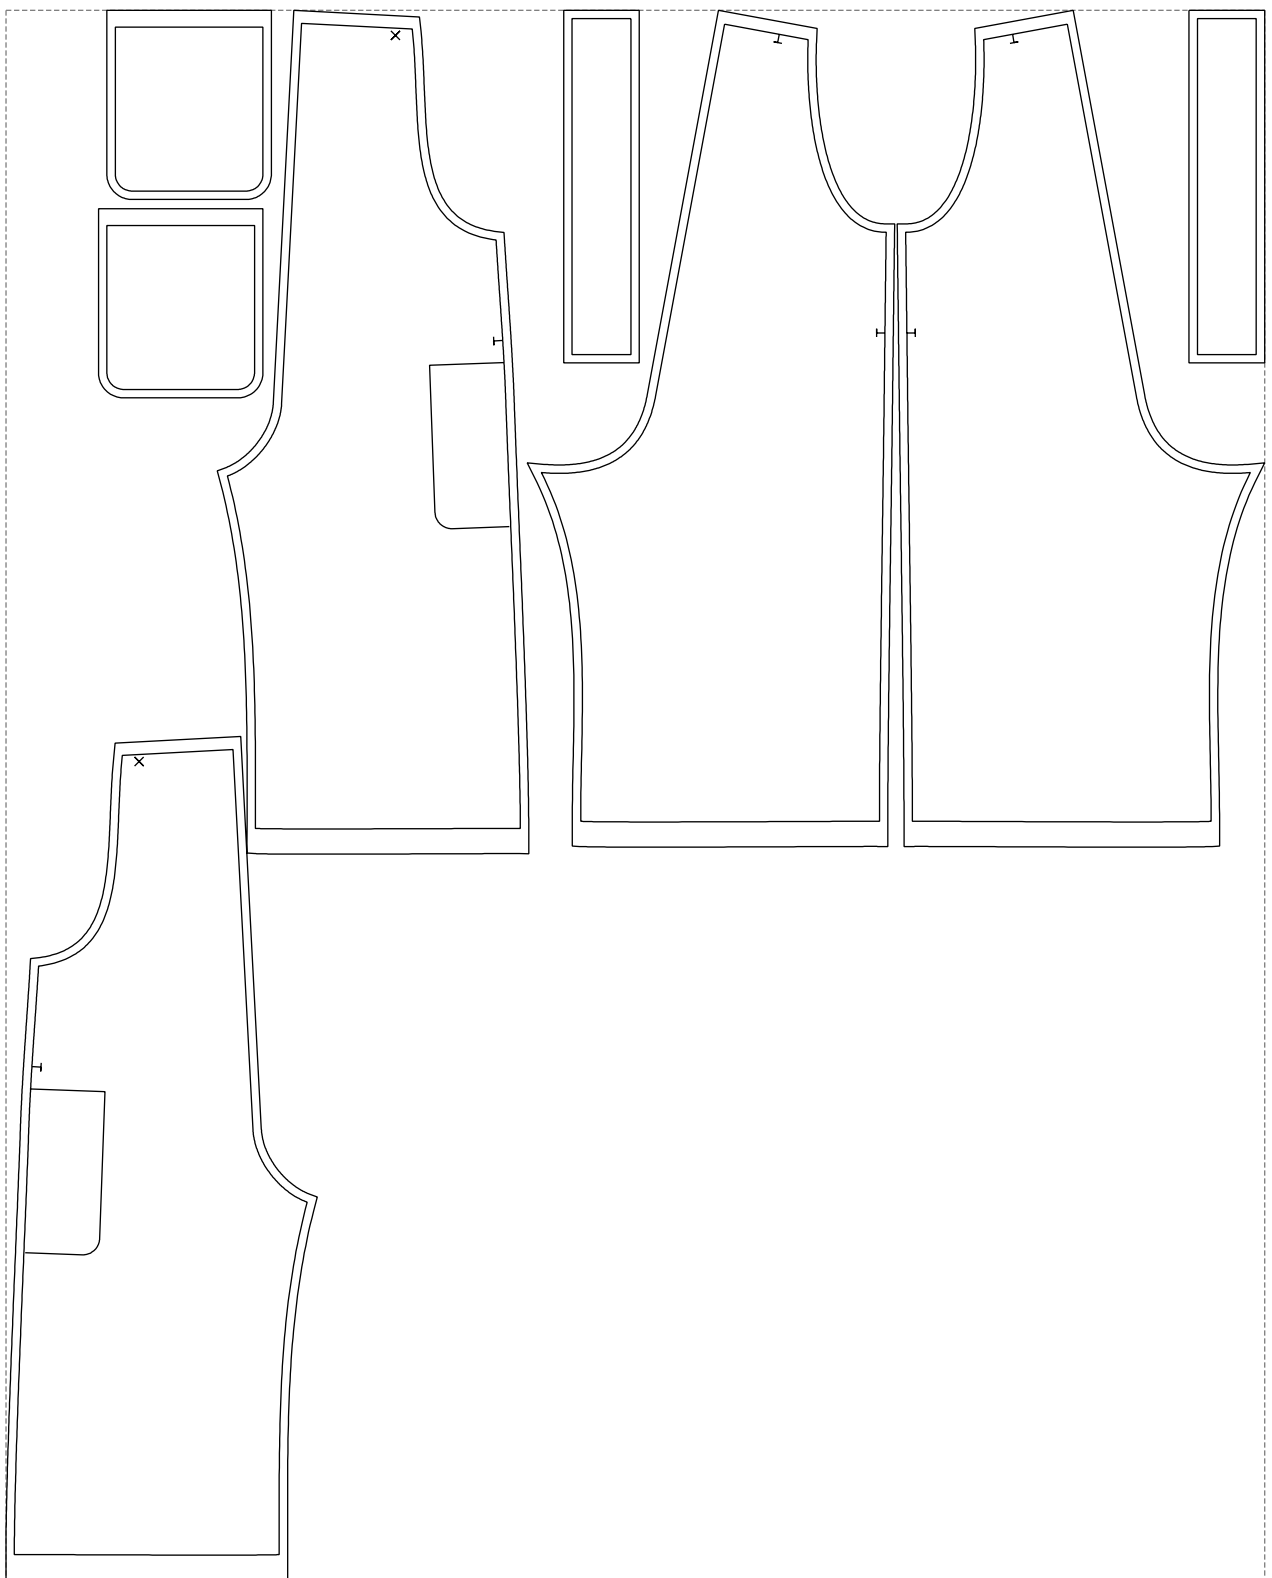

Not for print

Paper size: A4, size:947.80 x1005.15 mm

Example

size:1499.00 x1870.15 mm

Maneken =1 ver.0

rz_1=170

rz_16=88

rz_17=75.6

rz_18=67.6

rz_19=96

rz_20=94.6

.
.
.