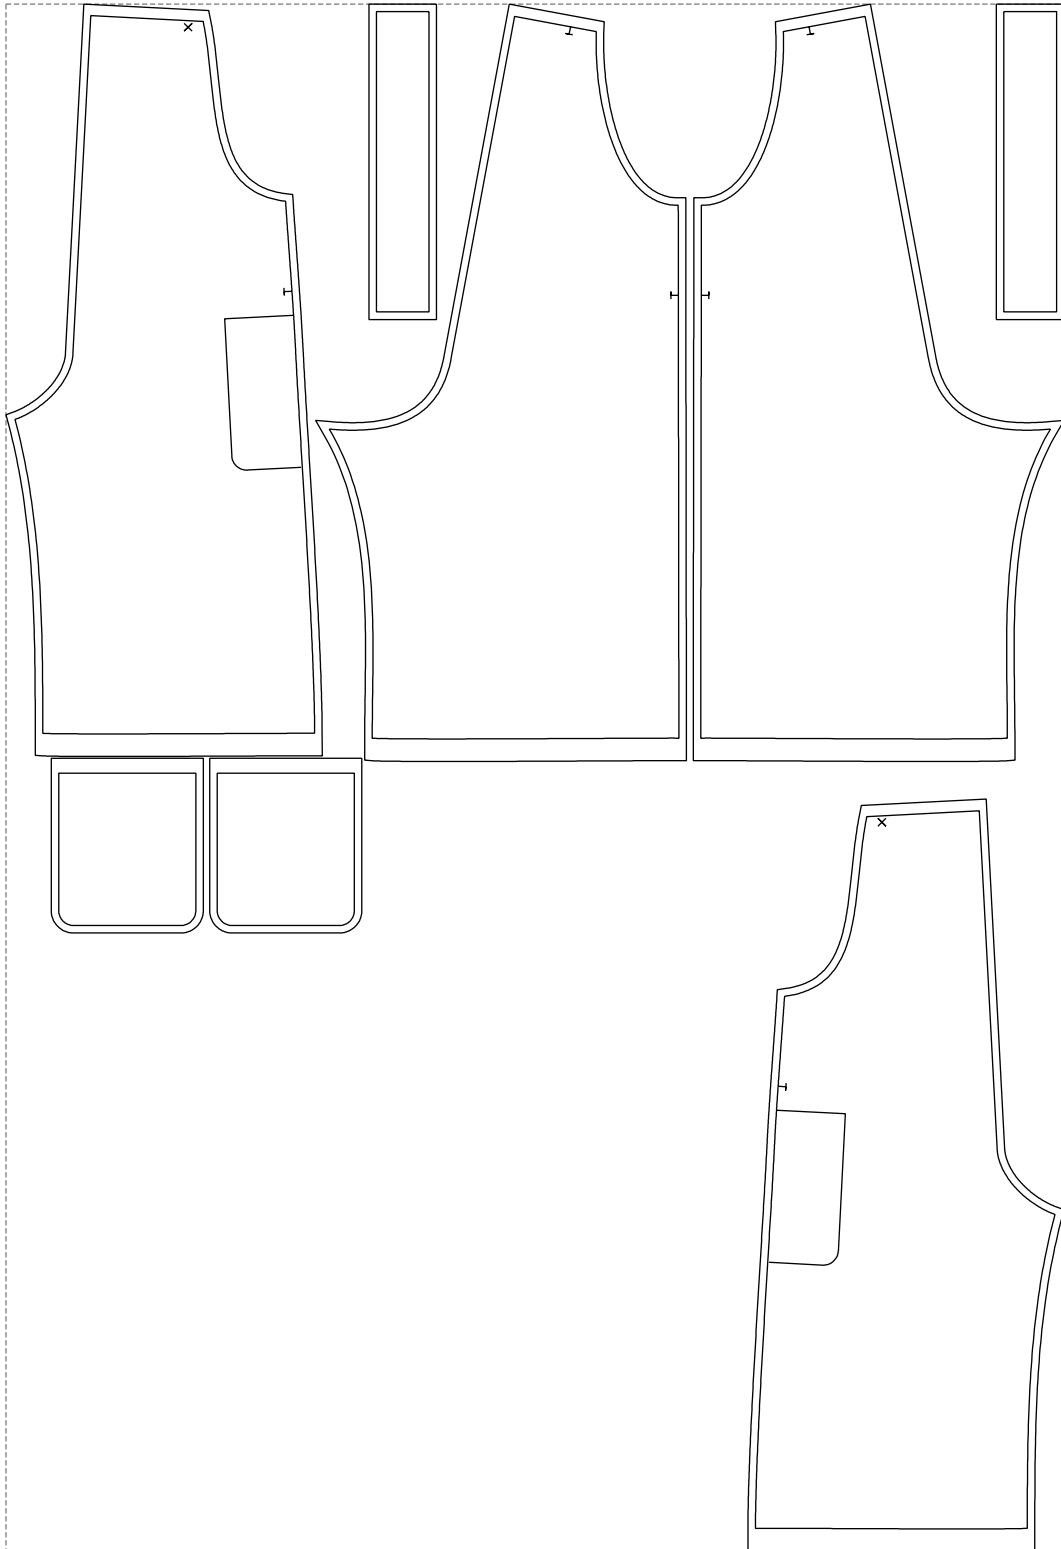

Not for print

Paper size: A4, size:1037.04 x1008.50 mm

Example

size:1408.31 x2060.31 mm

Maneken =1 ver.0

rz_1=170

rz_16=100

rz_17=85.4

rz_18=80.2

rz_19=108

rz_20=105.4

.
.
.