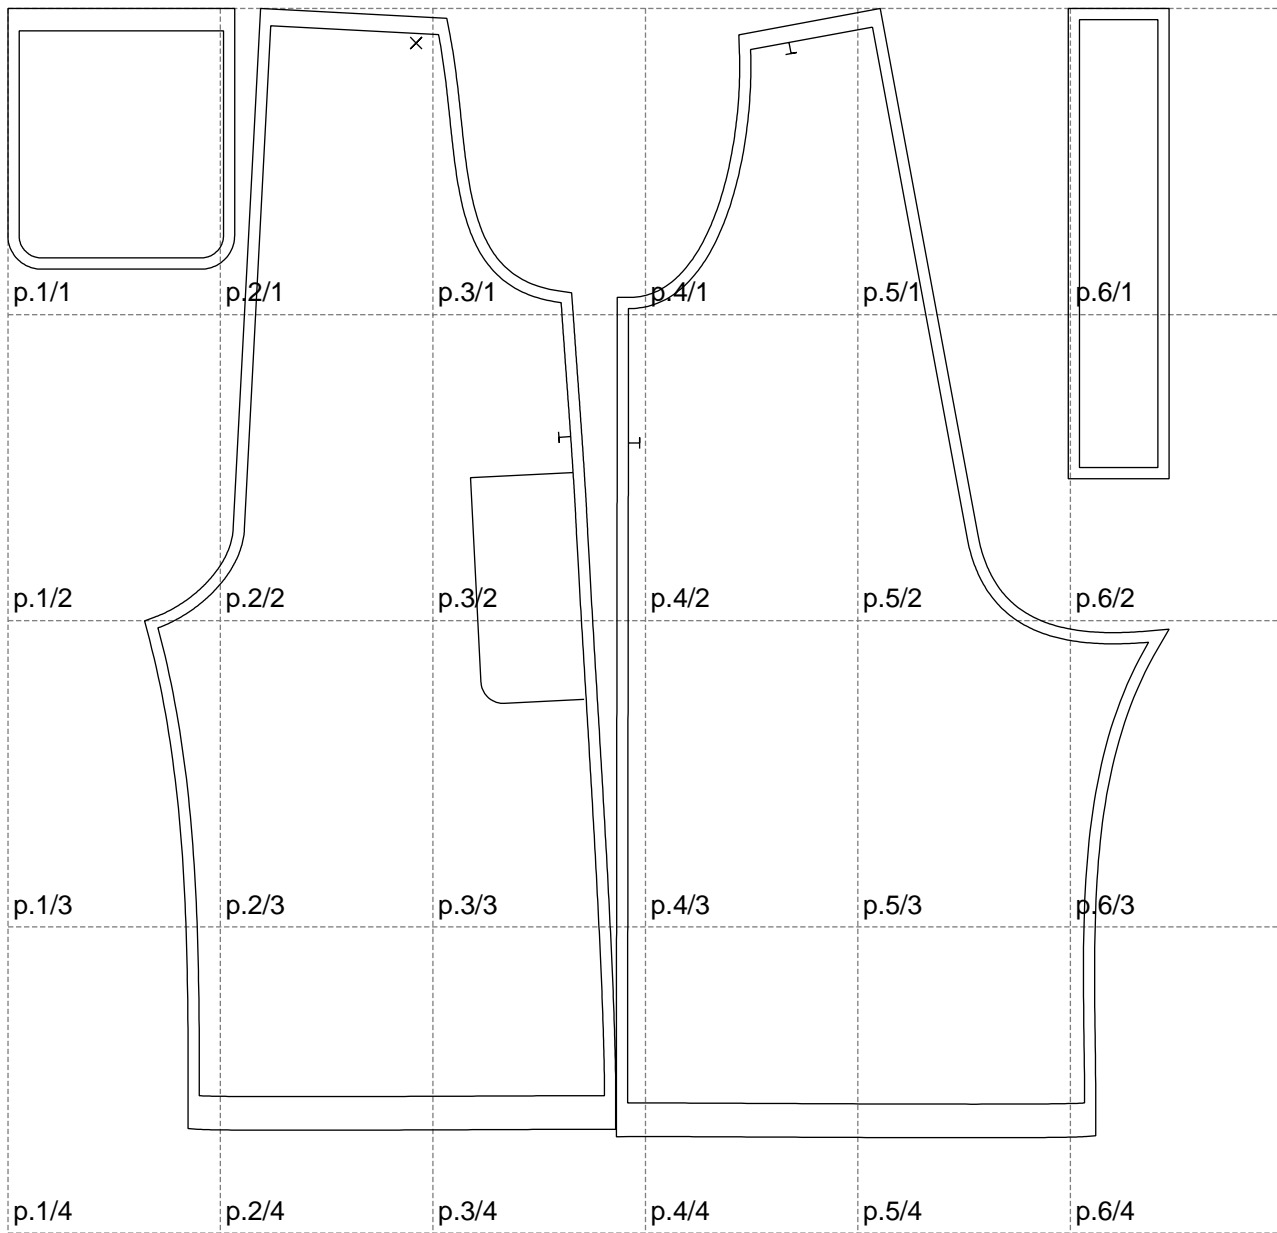

Not for print

Paper size: A4, size:1037.04 x1008.50 mm

Example

size:1408.31 x2060.31 mm

Maneken =1 ver.0

rz_1=170

rz_16=100

rz_17=85.4

rz_18=80.2

rz_19=108

rz_20=105.4

.
.
.