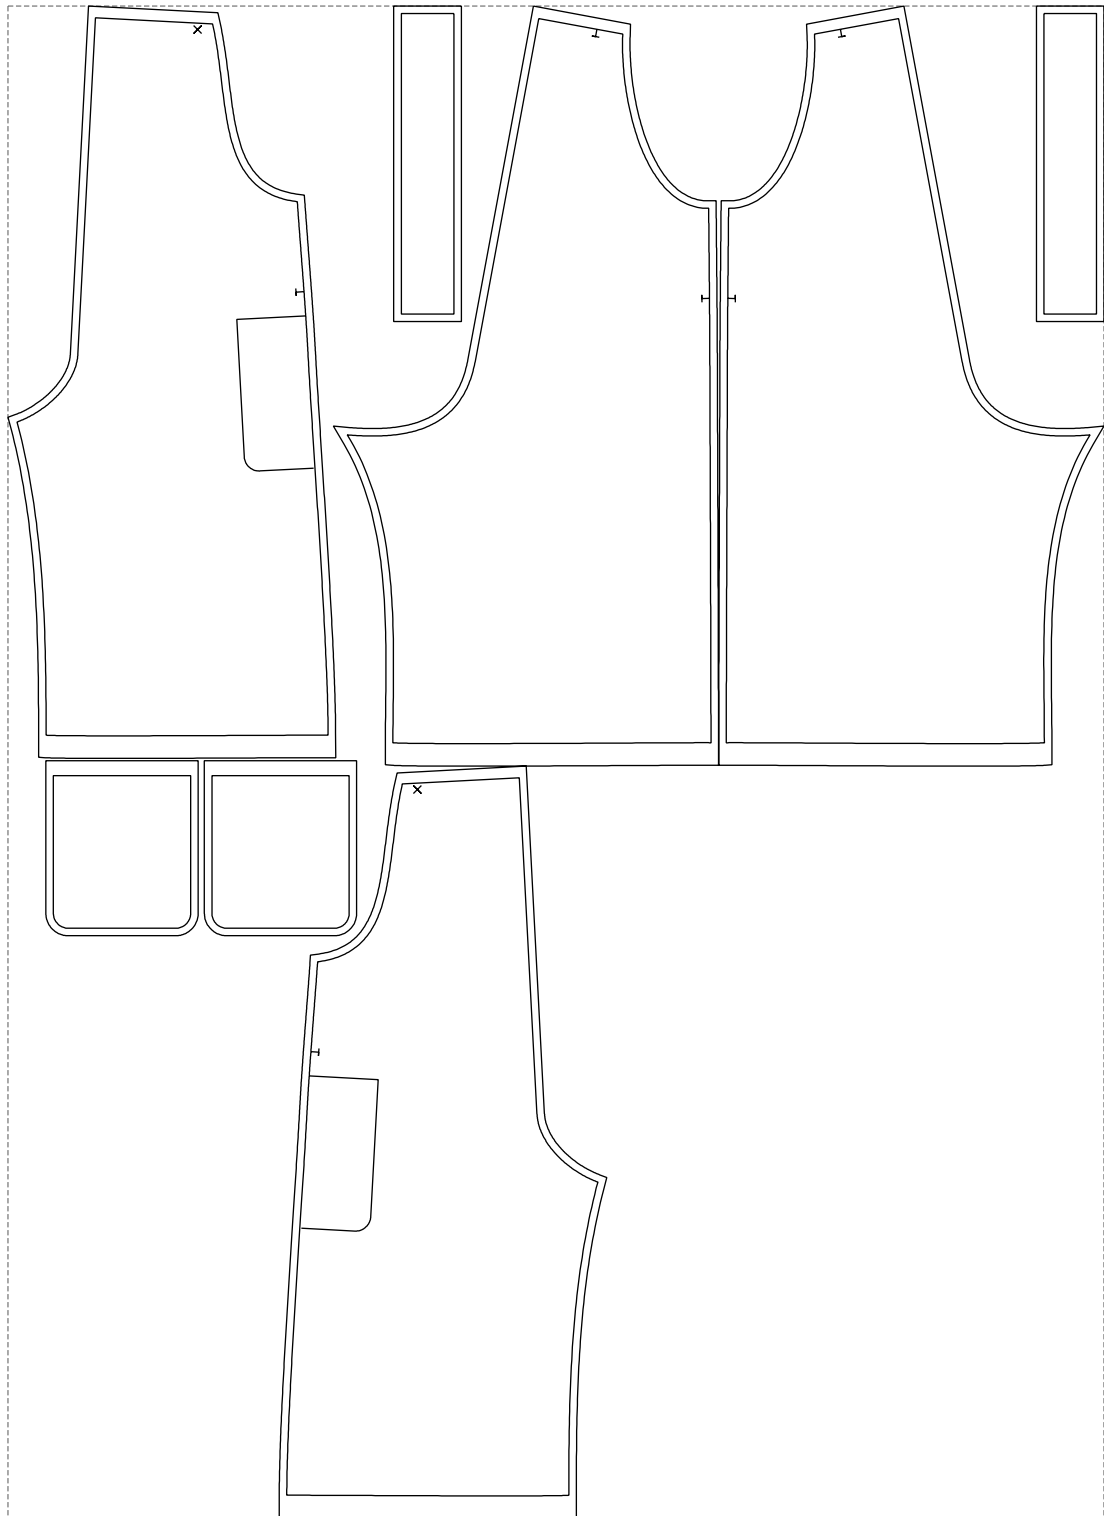

Not for print

Paper size: A4, size:1077.32 x1012.00 mm

# Example

size:1458.89 x2013.67 mm

Maneken =1 ver.0

rz\_1=170

rz\_16=104

rz\_17=88.9

rz\_18=84.4

rz\_19=112

rz\_20=109.3

---

. . . . .  
. . . . .  
. . . . .