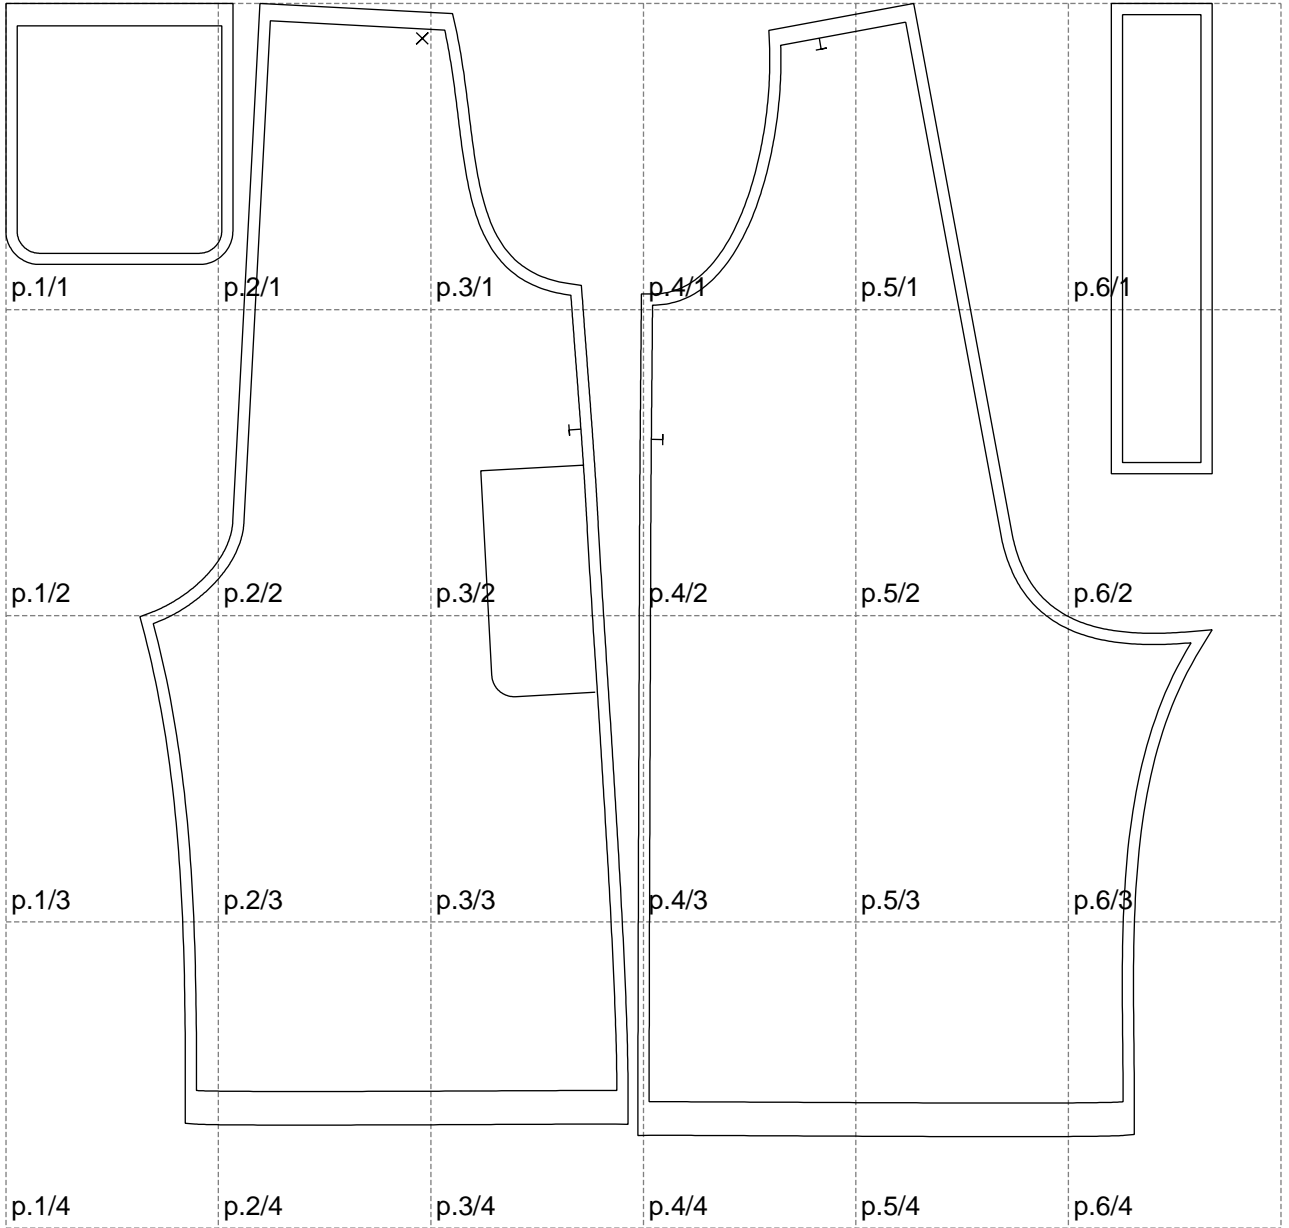

Not for print

Paper size: A4, size:1077.32 x1012.00 mm

# Example

size:1458.89 x2013.67 mm

Maneken =1 ver.0

rz\_1=170

rz\_16=104

rz\_17=88.9

rz\_18=84.4

rz\_19=112

rz\_20=109.3

---

. . . . .  
. . . . .  
. . . . .