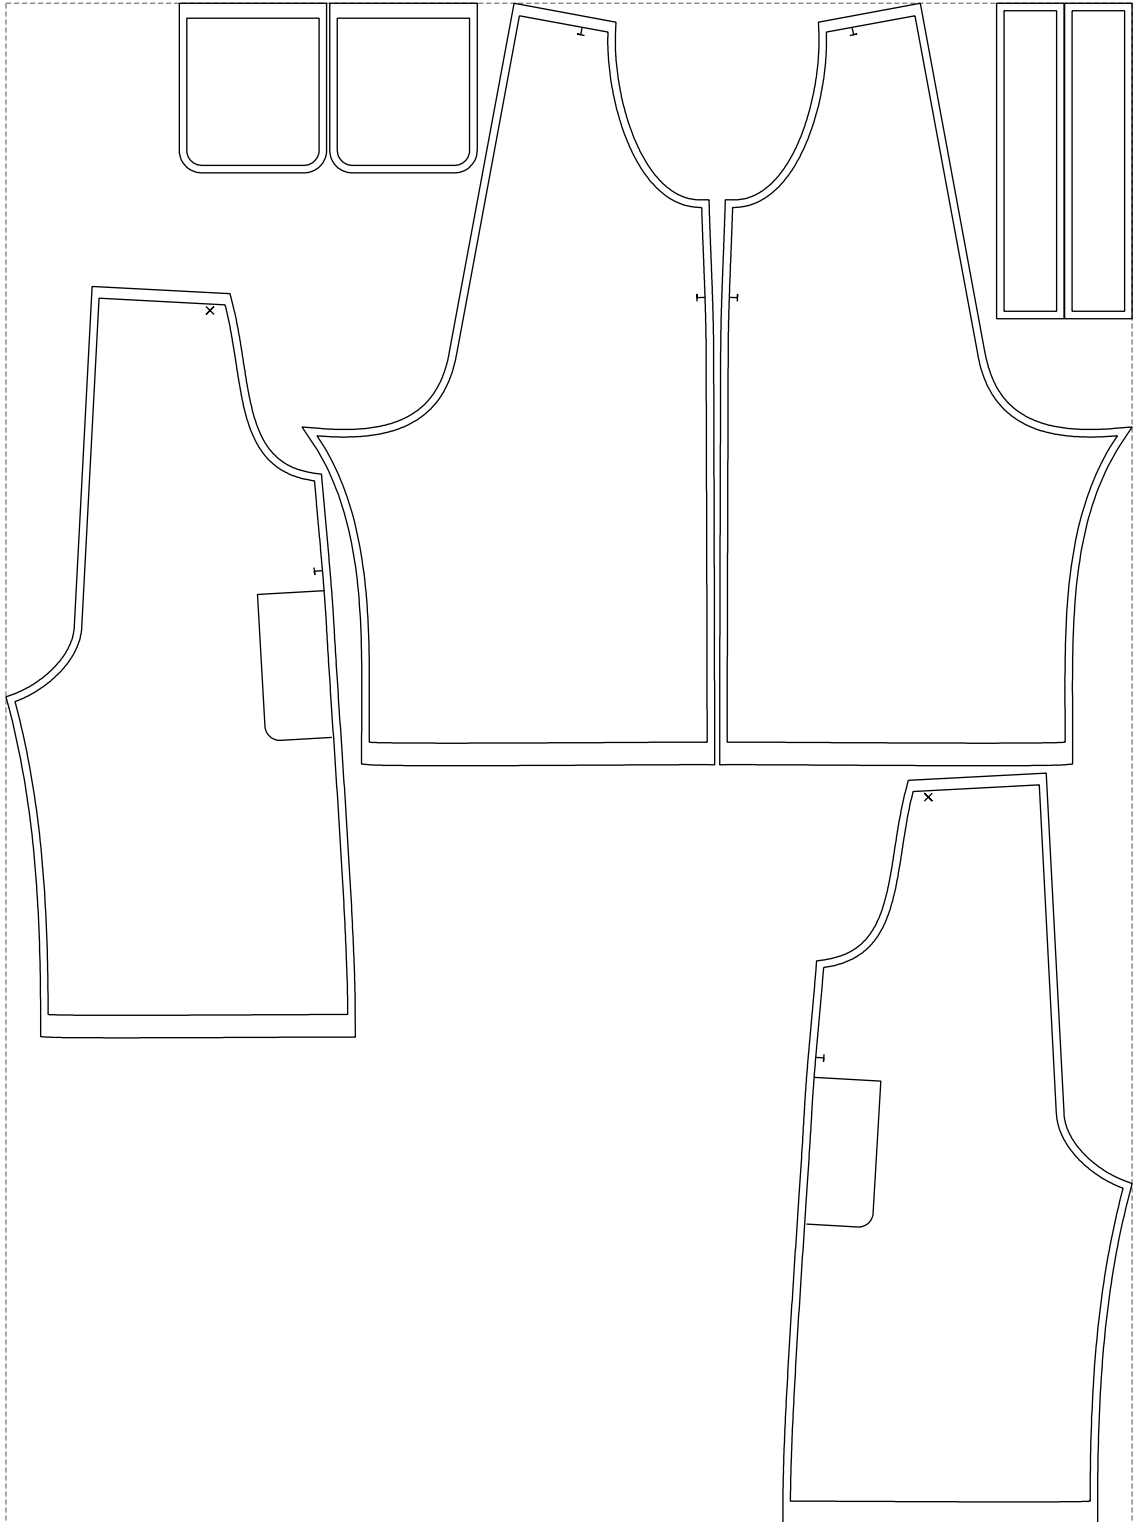

Not for print

Paper size: A4, size:1128.36 x1015.13 mm

# Example

size:1499.00 x2025.40 mm

Maneken =1 ver.0

rz\_1=170

rz\_16=112

rz\_17=96.2

rz\_18=94

rz\_19=120

rz\_20=117

---

. . . . .  
. . . . .  
. . . . .