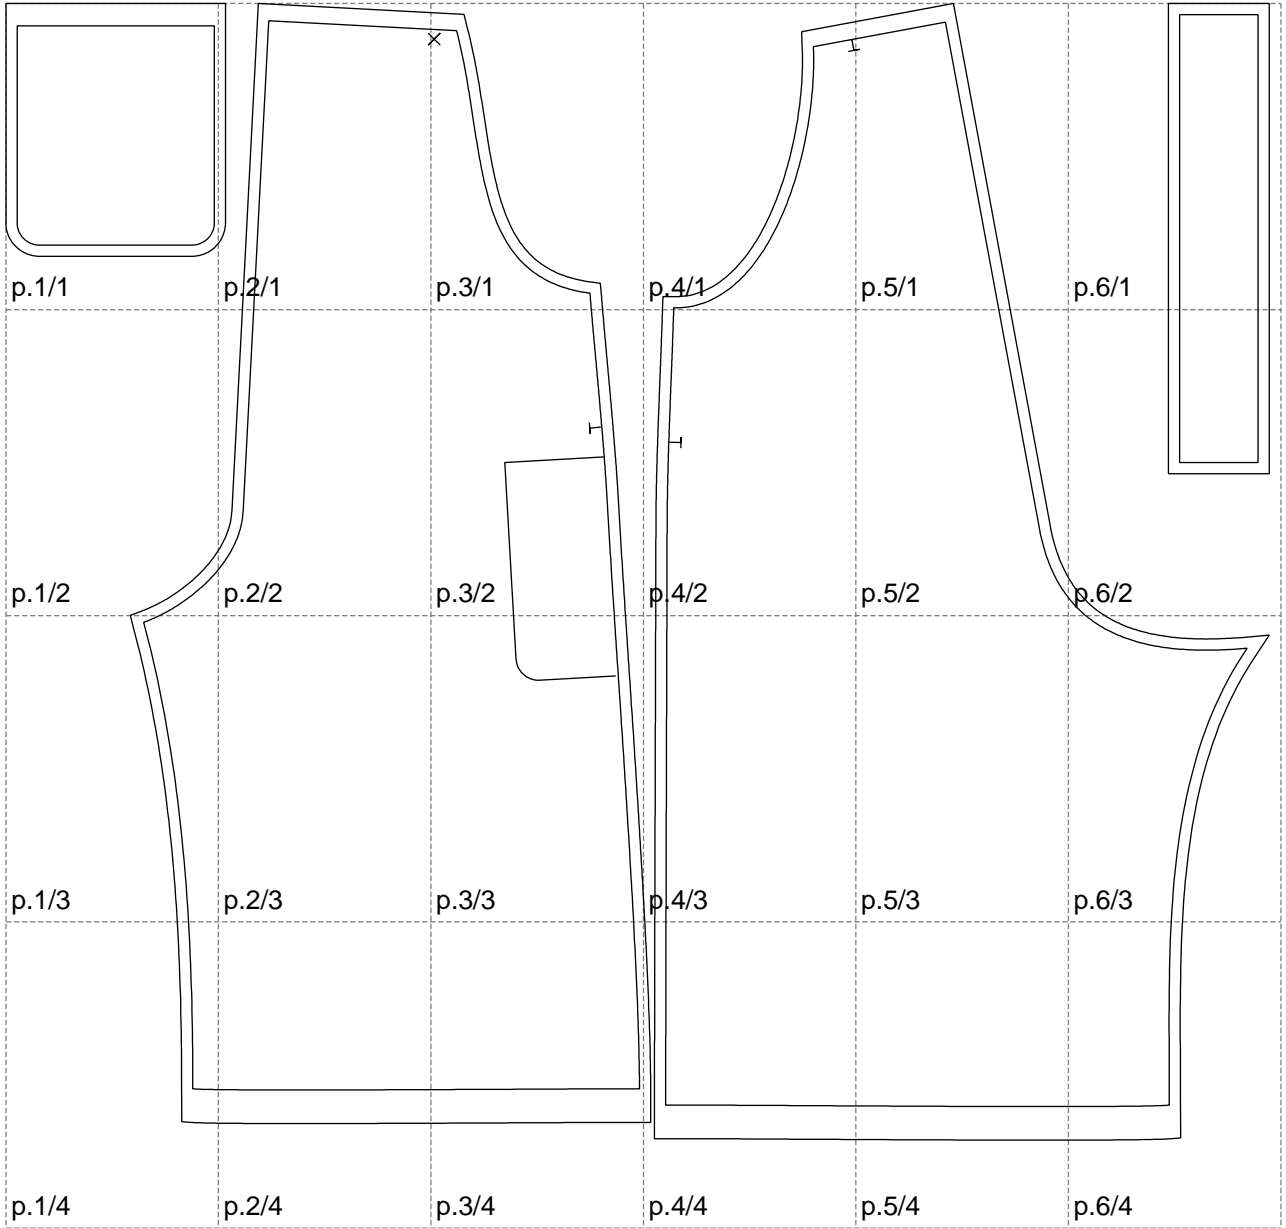

Not for print

Paper size: A4, size:1128.36 x1015.13 mm

# Example

size:1499.00 x2025.40 mm

Maneken =1 ver.0

rz\_1=170

rz\_16=112

rz\_17=96.2

rz\_18=94

rz\_19=120

rz\_20=117

---

. . . . .  
. . . . .  
. . . . .