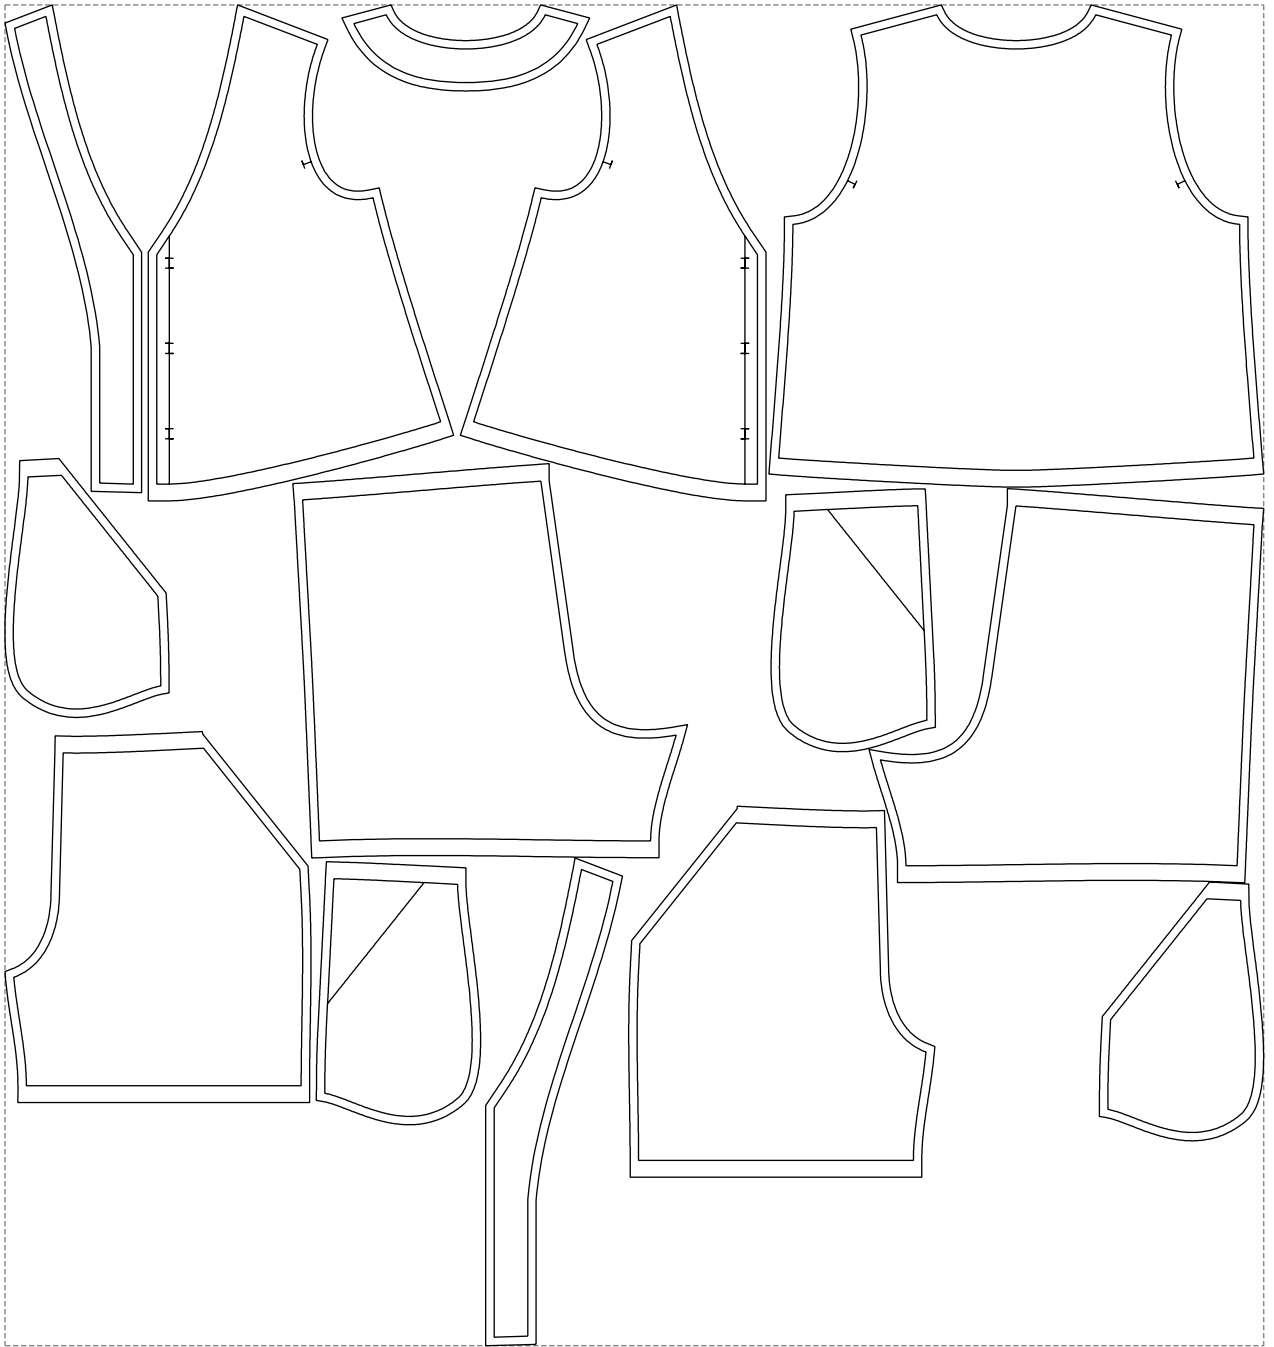

Not for print

Paper size: A4, size:1399.00 x1051.11 mm

# Example

size:1499.00 x1597.25 mm

Maneken =1 ver.0

rz\_1=170

rz\_16=96

rz\_17=82

rz\_18=76

rz\_19=104

rz\_20=101.8

---

. . . . .  
. . . . .  
. . . . .