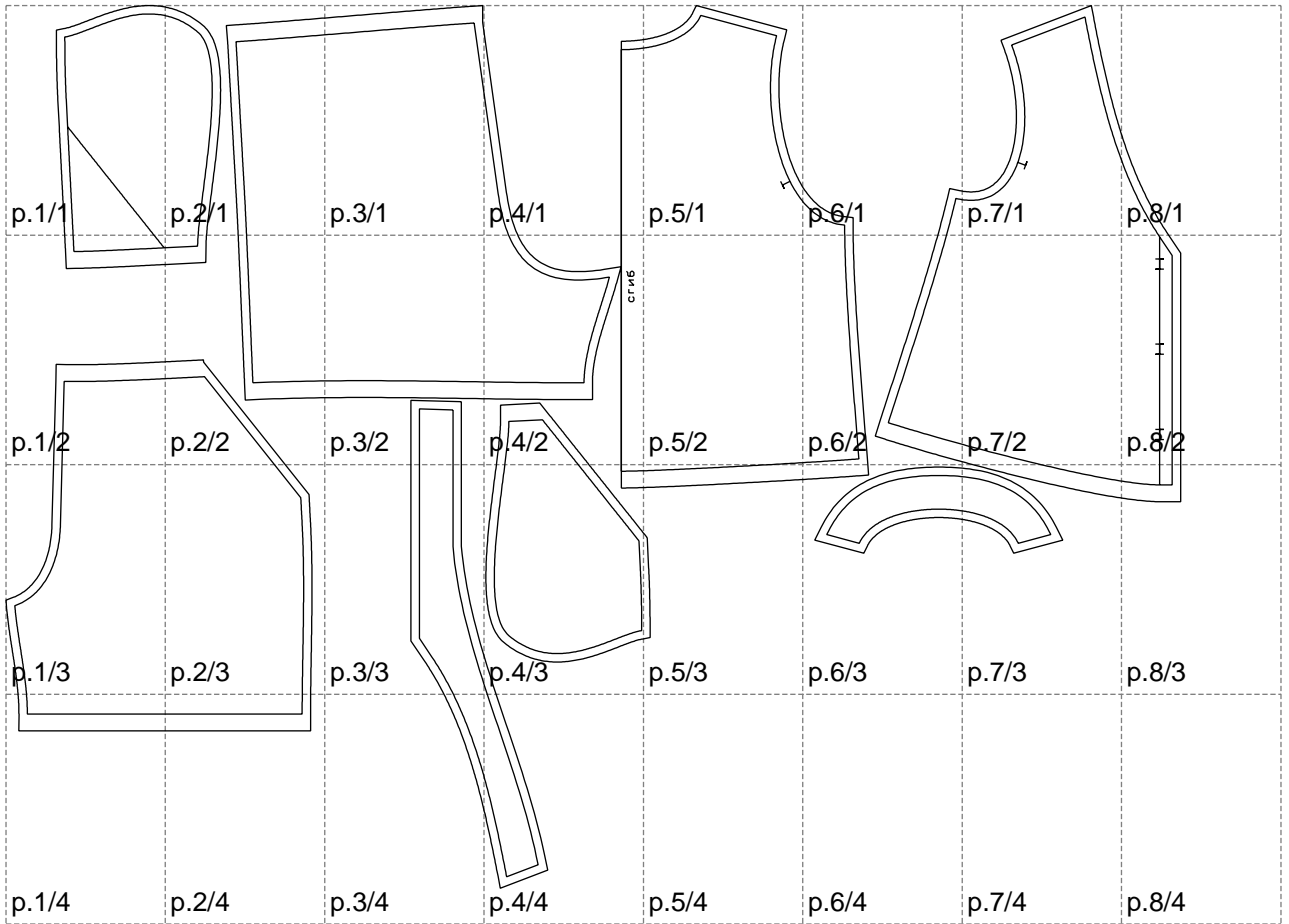

Not for print

Paper size: A4, size:1399.00 x1051.11 mm

# Example

size:1499.00 x1597.25 mm

Maneken =1 ver.0

rz\_1=170

rz\_16=96

rz\_17=82

rz\_18=76

rz\_19=104

rz\_20=101.8

---

. . . . .  
. . . . .  
. . . . .