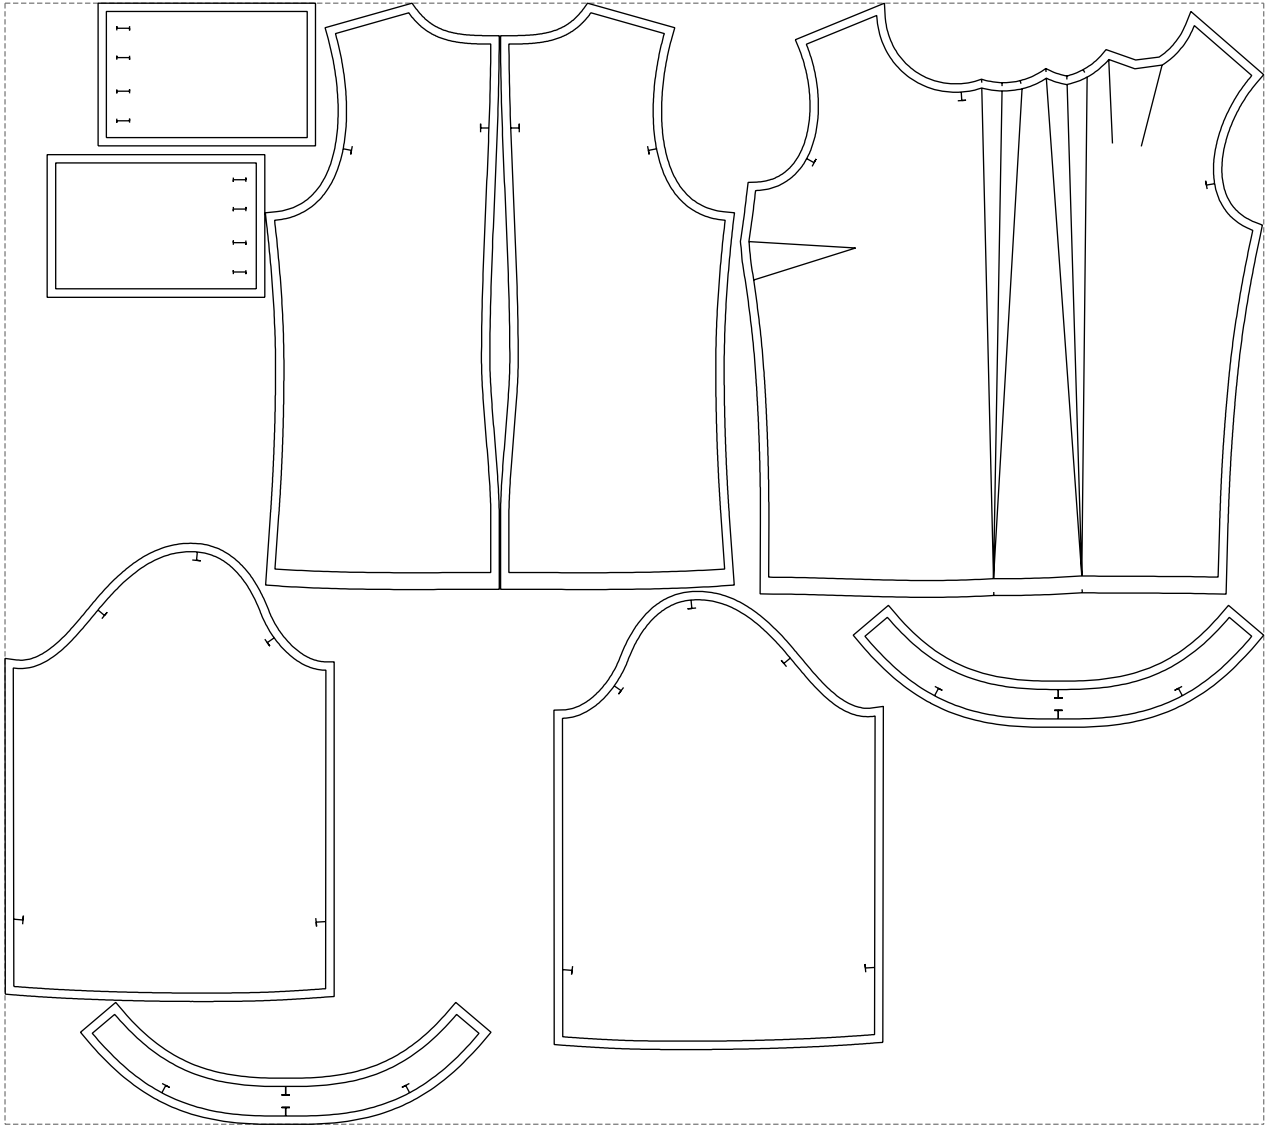

Not for print

Paper size: A4, size:1308.39 x854.02 mm

# Example

size:1499.00 x1335.47 mm

Maneken =1 ver.0

rz\_1=170

rz\_16=92

rz\_17=78.8

rz\_18=71.8

rz\_19=100