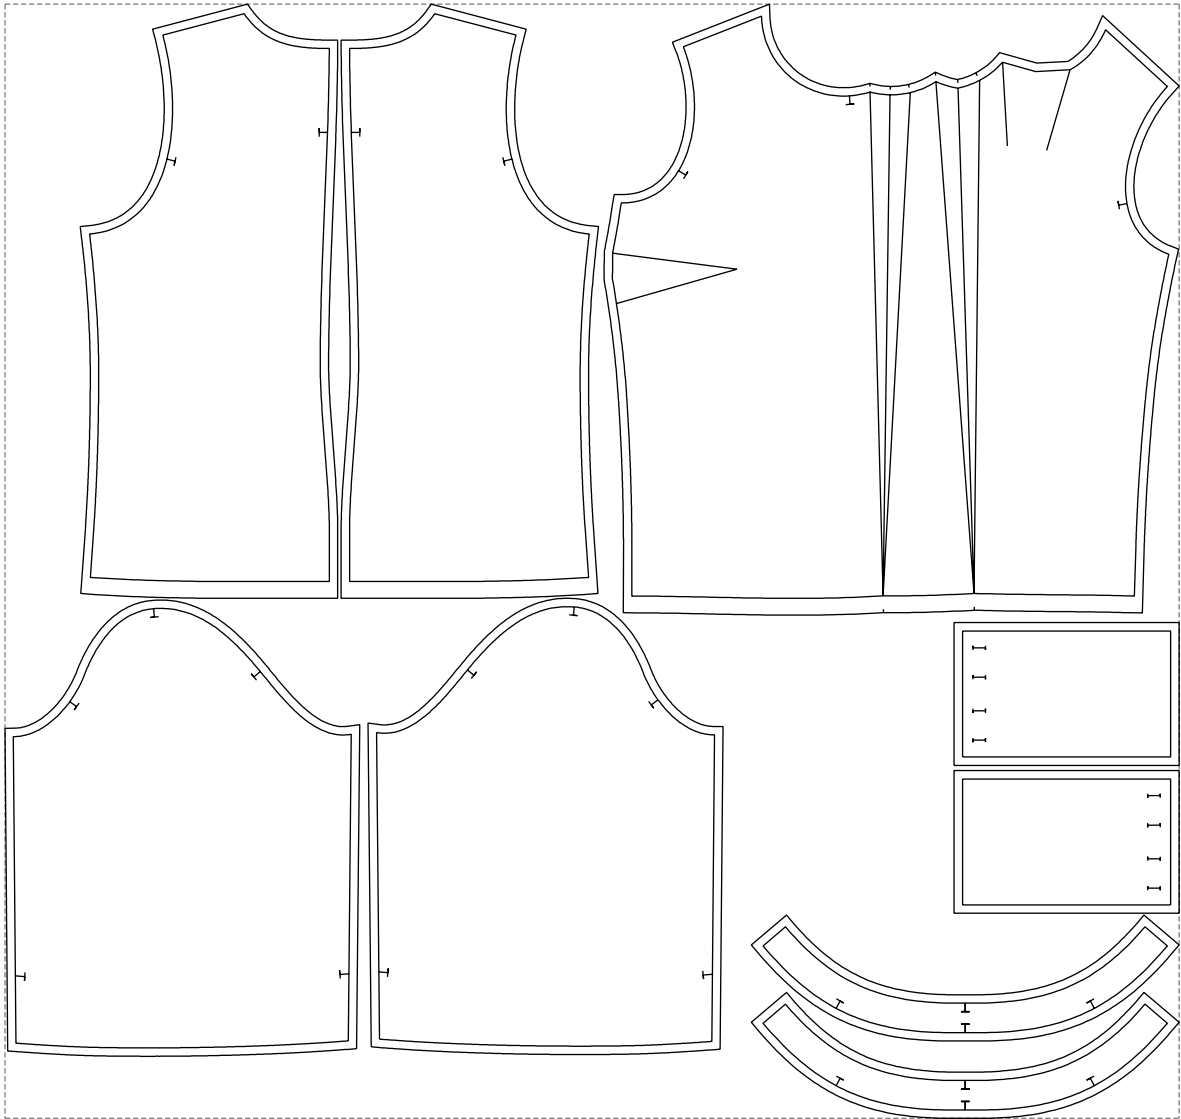

Not for print

Paper size: A4, size:1399.00 x1102.52 mm

# Example

size:1398.40 x1327.25 mm

Maneken =1 ver.0

rz\_1=170

rz\_16=104

rz\_17=88.9

rz\_18=84.4

rz\_19=112

rz\_20=109.3

---

. . . . .  
. . . . .  
. . . . .