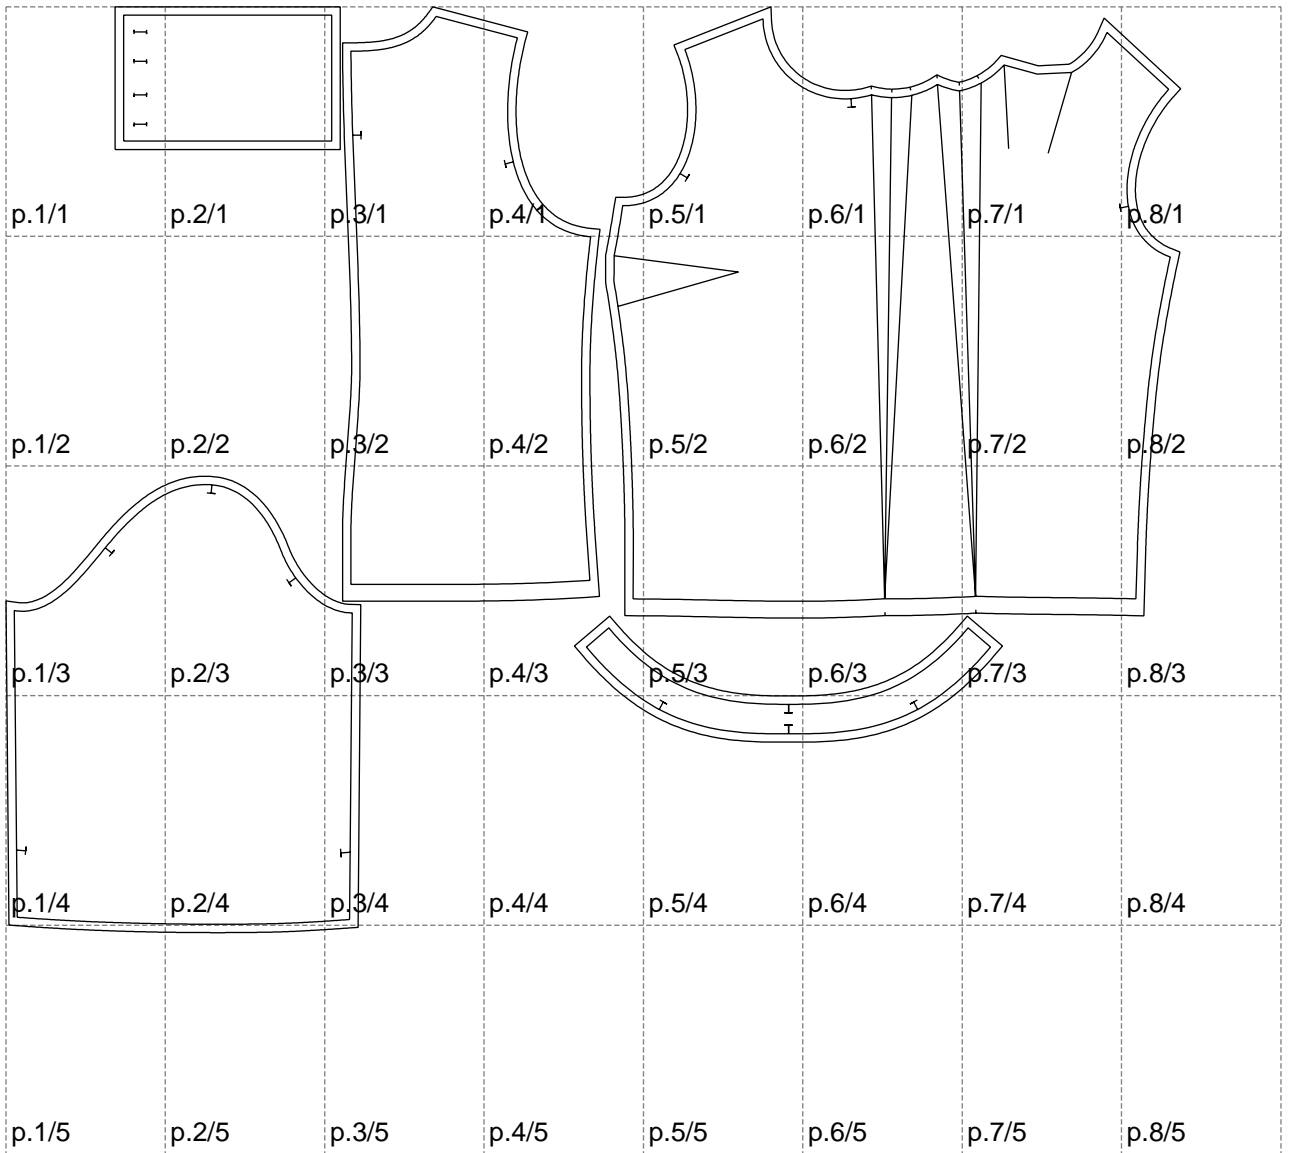

Not for print

Paper size: A4, size:1399.00 x1102.52 mm

# Example

size:1398.40 x1327.25 mm

Maneken =1 ver.0

rz\_1=170

rz\_16=104

rz\_17=88.9

rz\_18=84.4

rz\_19=112

rz\_20=109.3

---

. . . . .  
. . . . .  
. . . . .