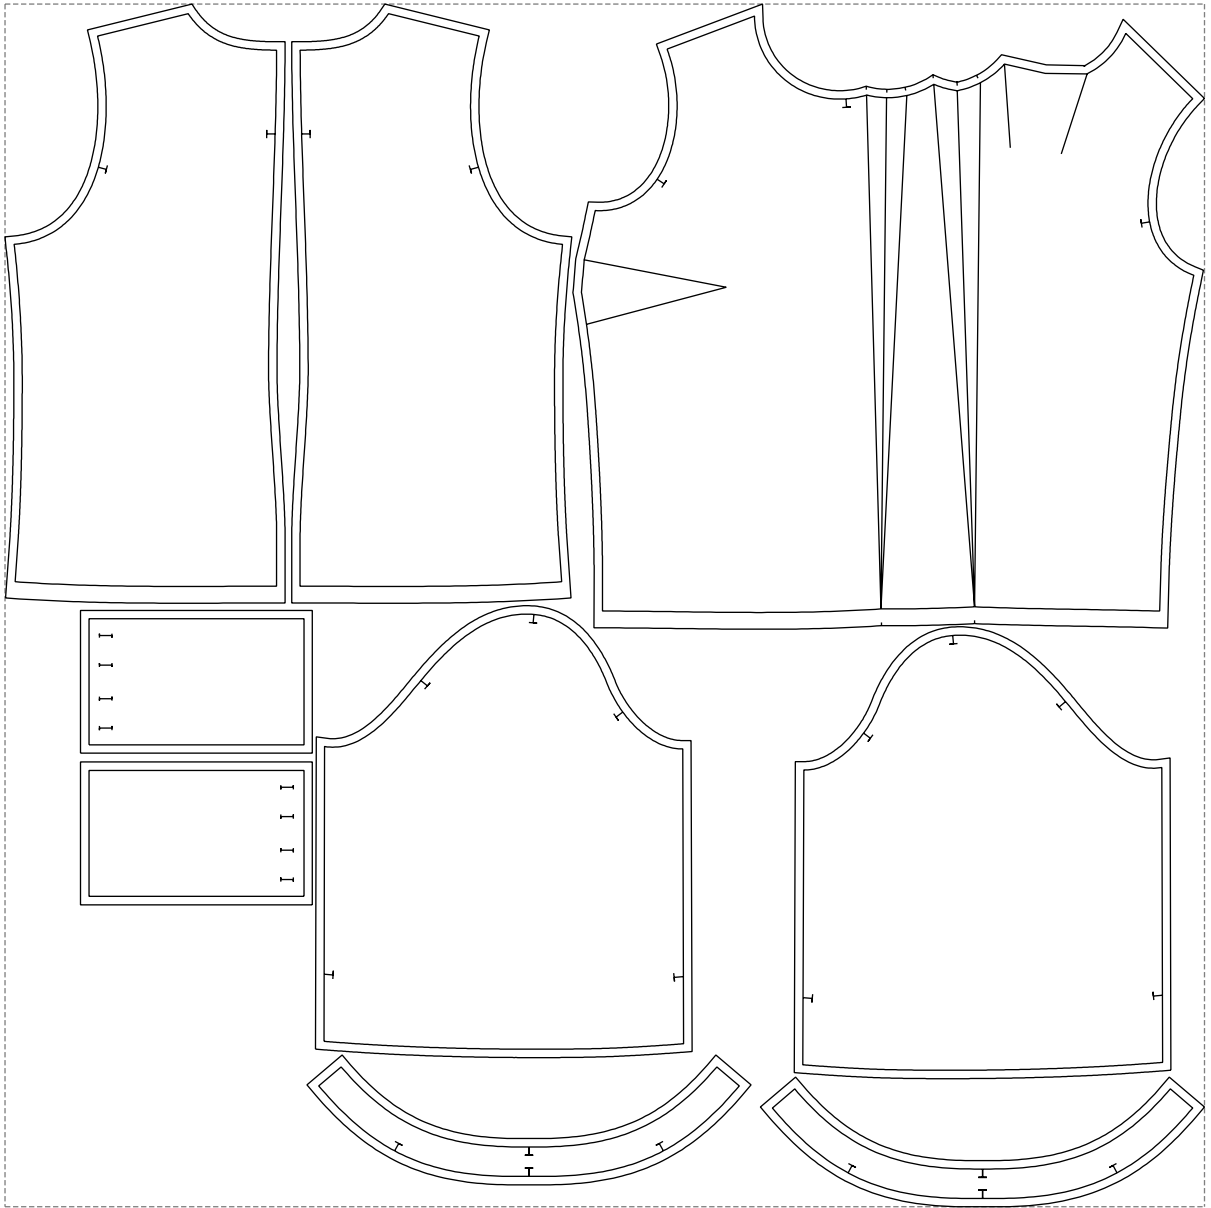

Not for print

Paper size: A4, size:1399.00 x1242.89 mm

# Example

size:1428.68 x1432.59 mm

Maneken =1 ver.0

rz\_1=170

rz\_16=116

rz\_17=100

rz\_18=98.8

rz\_19=124