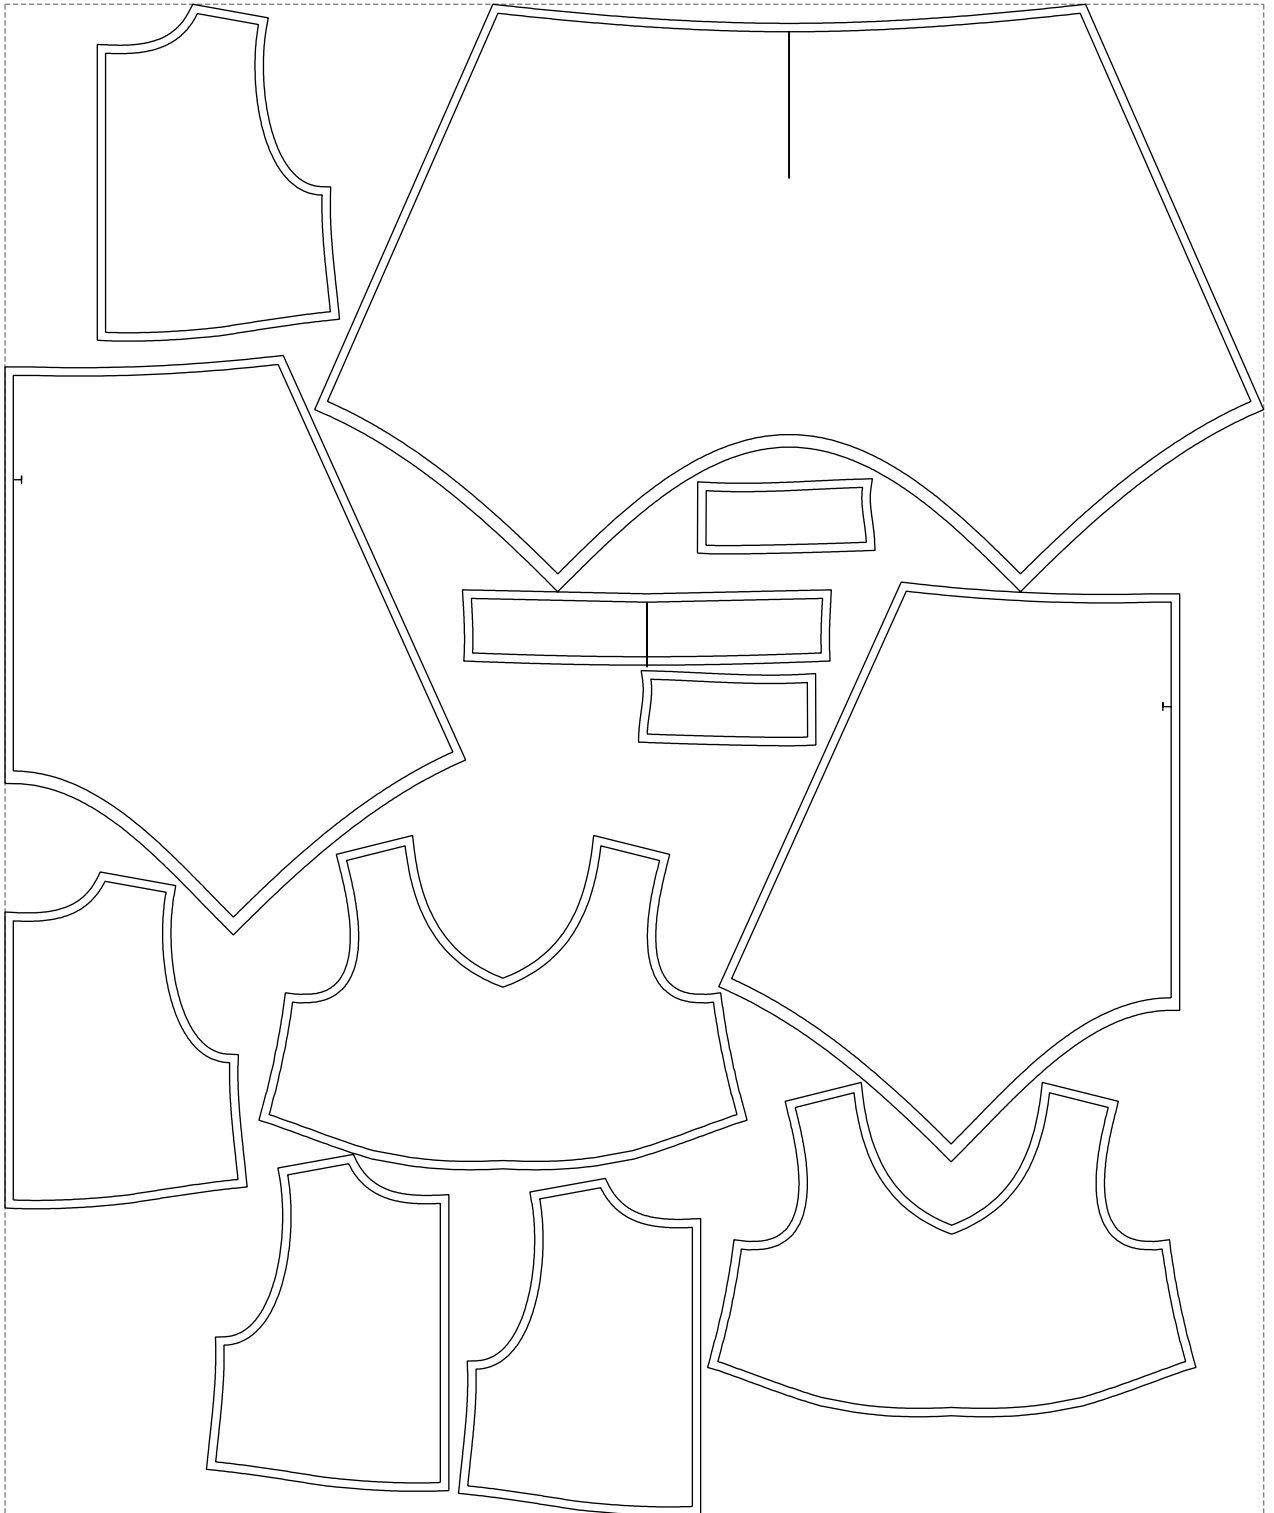

Not for print

Paper size: A4, size:1399.00 x899.43 mm

# Example

size:1499.00 x1799.91 mm

Maneken =1 ver.0

rz\_1=170

rz\_16=88

rz\_17=75.6

rz\_18=67.6

rz\_19=96

rz\_20=94.6

---

. . . . .  
. . . . .  
. . . . .