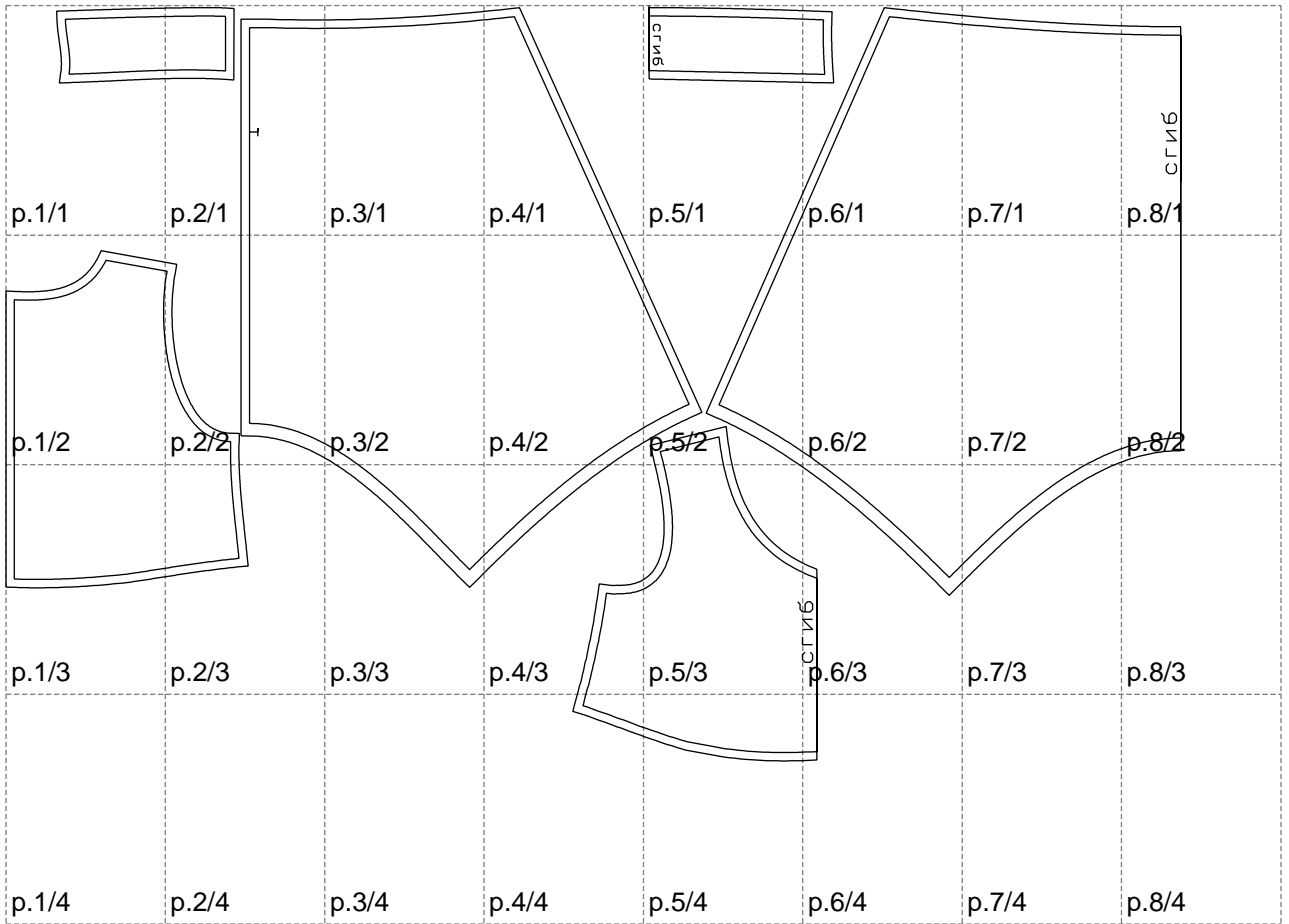

Not for print

Paper size: A4, size:1399.00 x899.43 mm

# Example

size:1499.00 x1799.91 mm

Maneken =1 ver.0

rz\_1=170

rz\_16=88

rz\_17=75.6

rz\_18=67.6

rz\_19=96

rz\_20=94.6

---

. . . . .  
. . . . .  
. . . . .