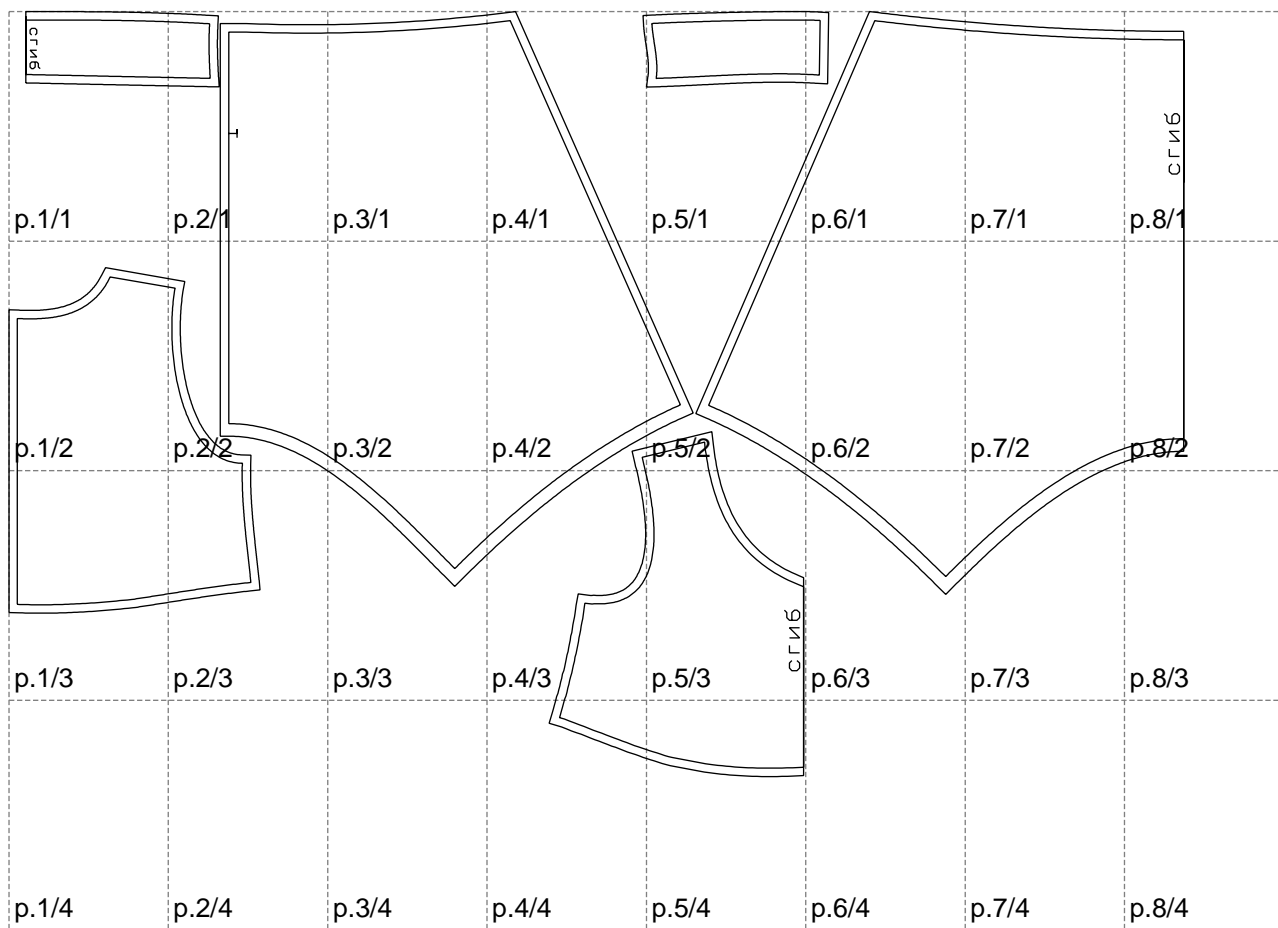

Not for print

Paper size: A4, size:1399.00 x910.96 mm

# Example

size:1499.00 x2036.69 mm

Maneken =1 ver.0

rz\_1=170

rz\_16=92

rz\_17=78.8

rz\_18=71.8

rz\_19=100

rz\_20=98.1

---

. . . . .  
. . . . .  
. . . . .