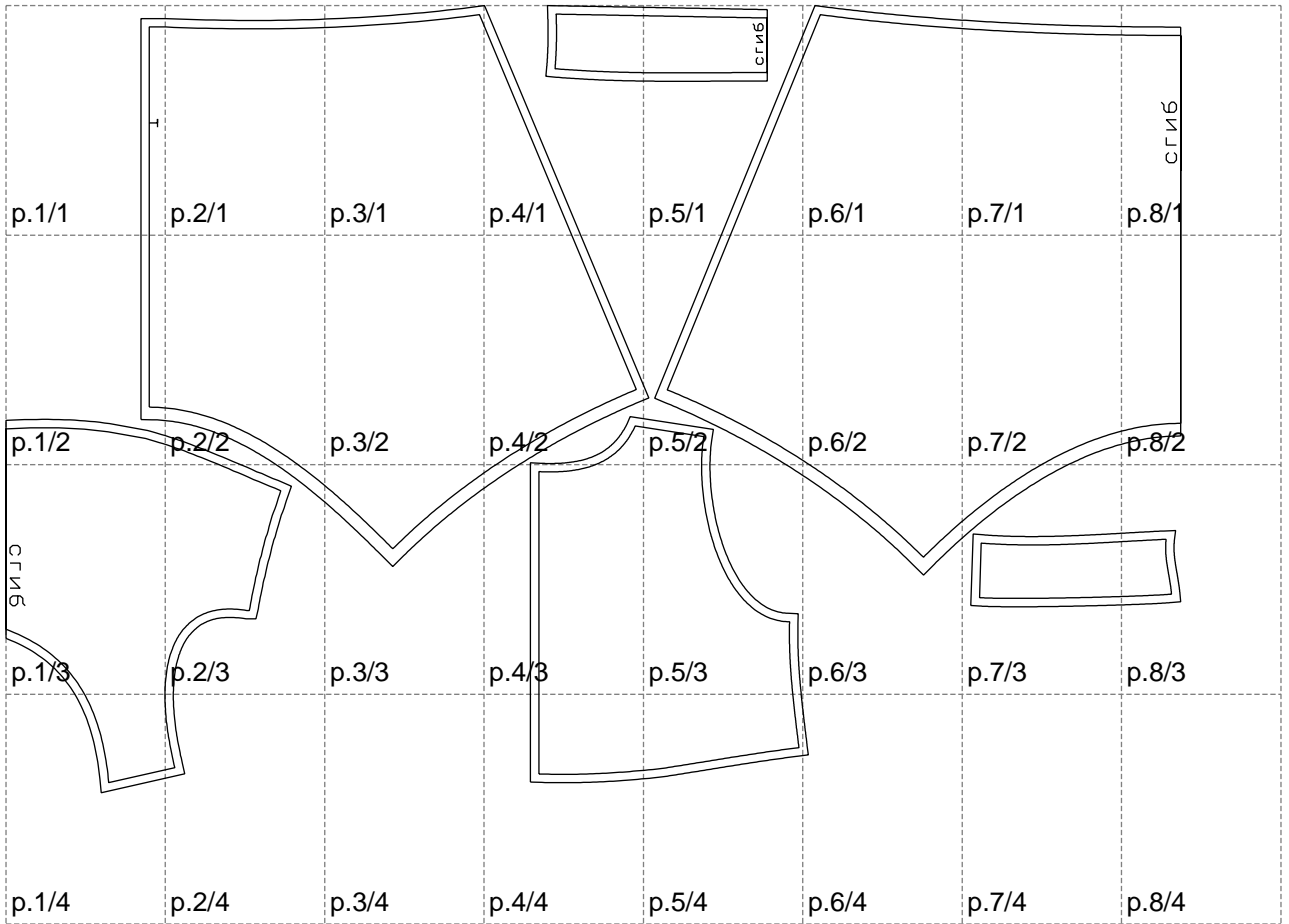

Not for print

Paper size: A4, size:1399.00 x937.48 mm

# Example

size:1499.00 x2213.07 mm

Maneken =1 ver.0

rz\_1=170

rz\_16=104

rz\_17=88.9

rz\_18=84.4

rz\_19=112

rz\_20=109.3

---

. . . . .  
. . . . .  
. . . . .