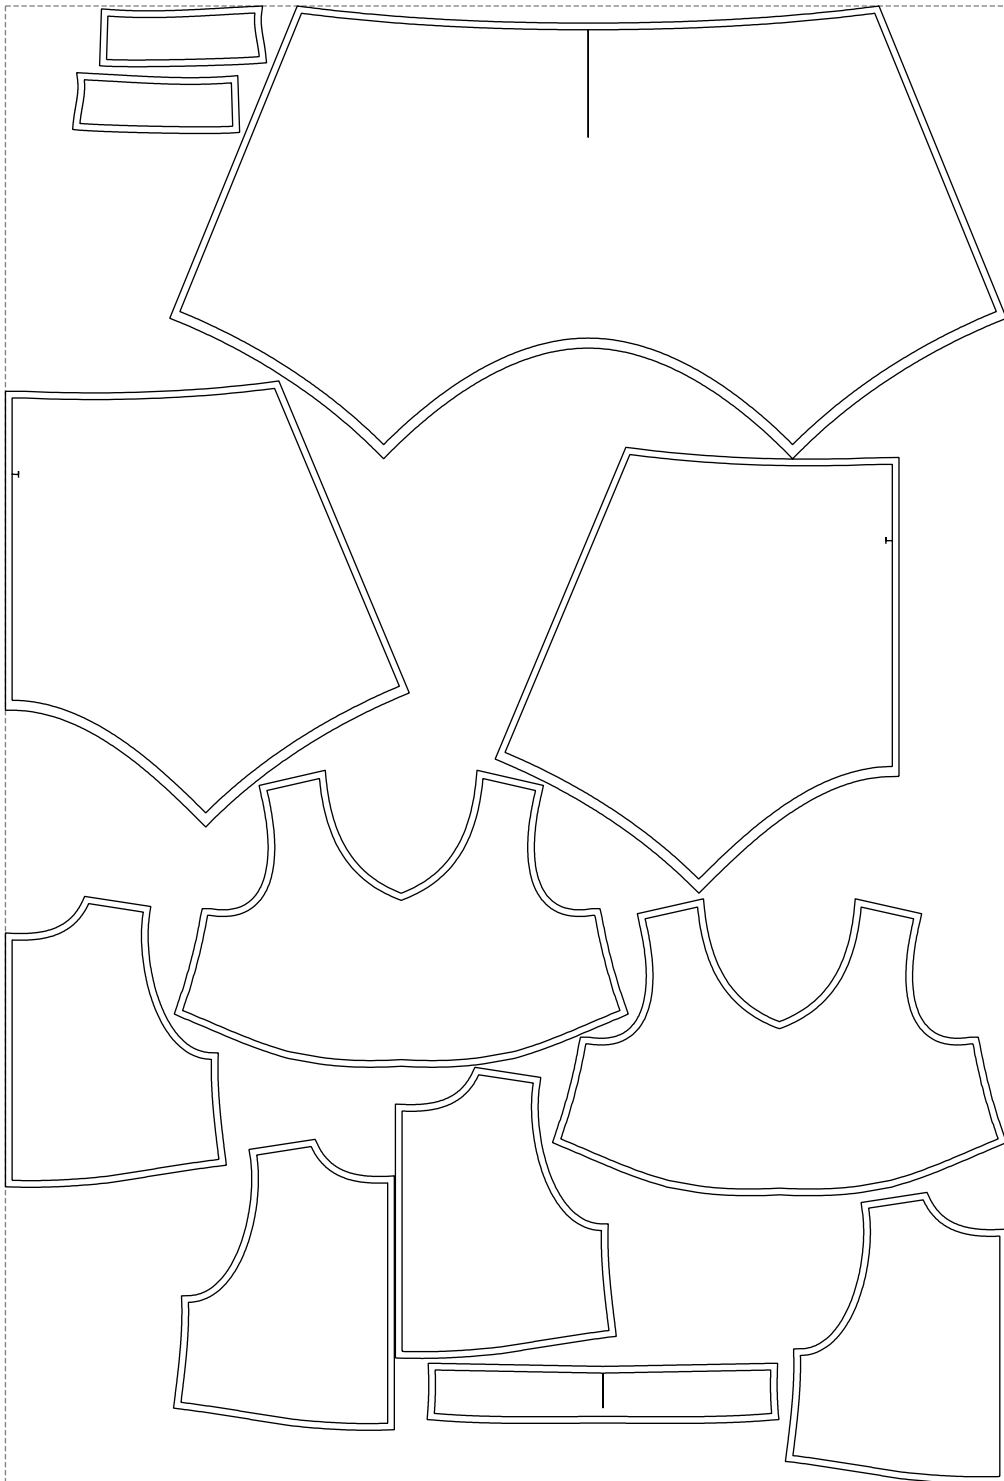

Not for print

Paper size: A4, size:1399.00 x937.48 mm

# Example

size:1499.00 x2213.07 mm

Maneken =1 ver.0

rz\_1=170

rz\_16=104

rz\_17=88.9

rz\_18=84.4

rz\_19=112

rz\_20=109.3

---

. . . . .  
. . . . .  
. . . . .