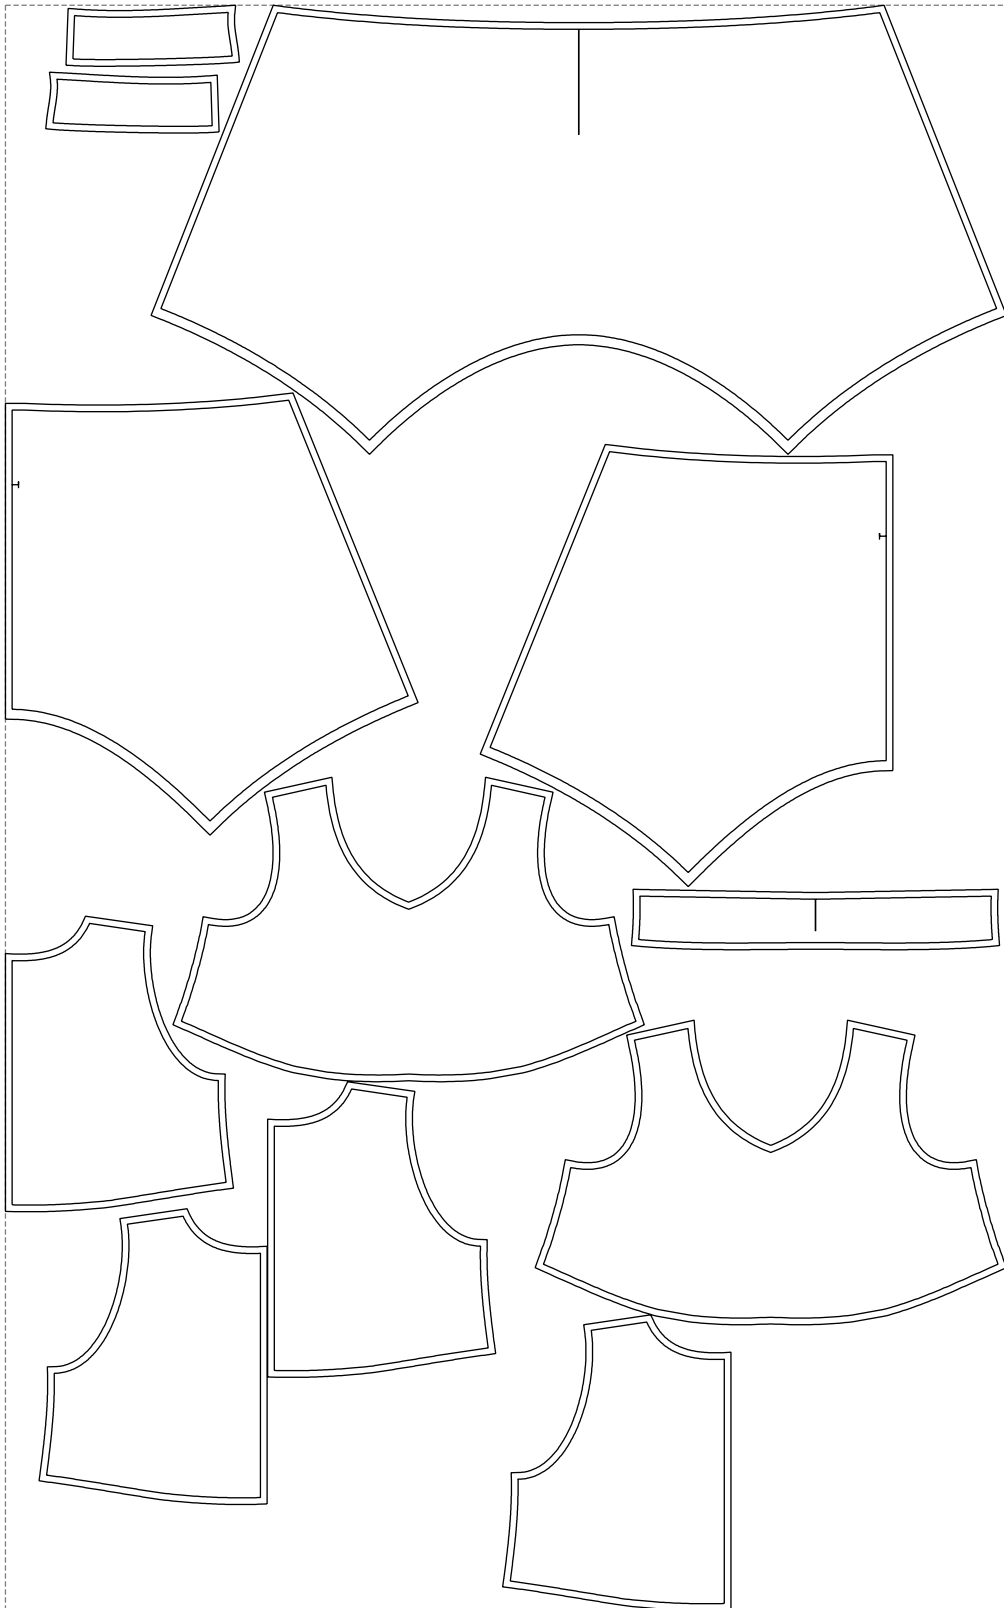

Not for print

Paper size: A4, size:1399.00 x961.90 mm

# Example

size:1499.00 x2404.24 mm

Maneken =1 ver.0

rz\_1=170

rz\_16=108

rz\_17=92.5

rz\_18=89.2

rz\_19=116

rz\_20=113

---

. . . . .  
. . . . .  
. . . . .