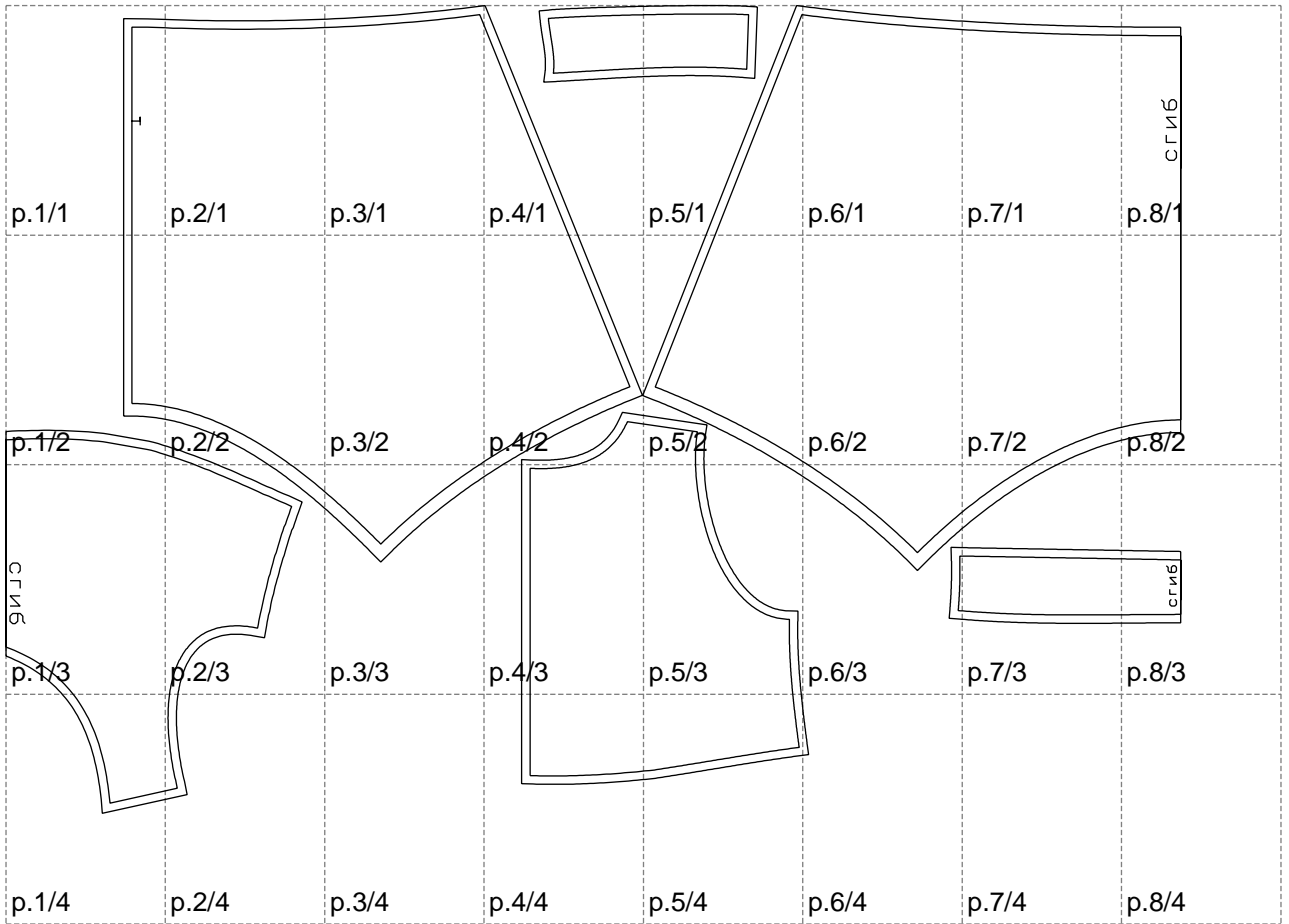

Not for print

Paper size: A4, size:1399.00 x961.90 mm

# Example

size:1499.00 x2404.24 mm

Maneken =1 ver.0

rz\_1=170

rz\_16=108

rz\_17=92.5

rz\_18=89.2

rz\_19=116

rz\_20=113

---

. . . . .  
. . . . .  
. . . . .