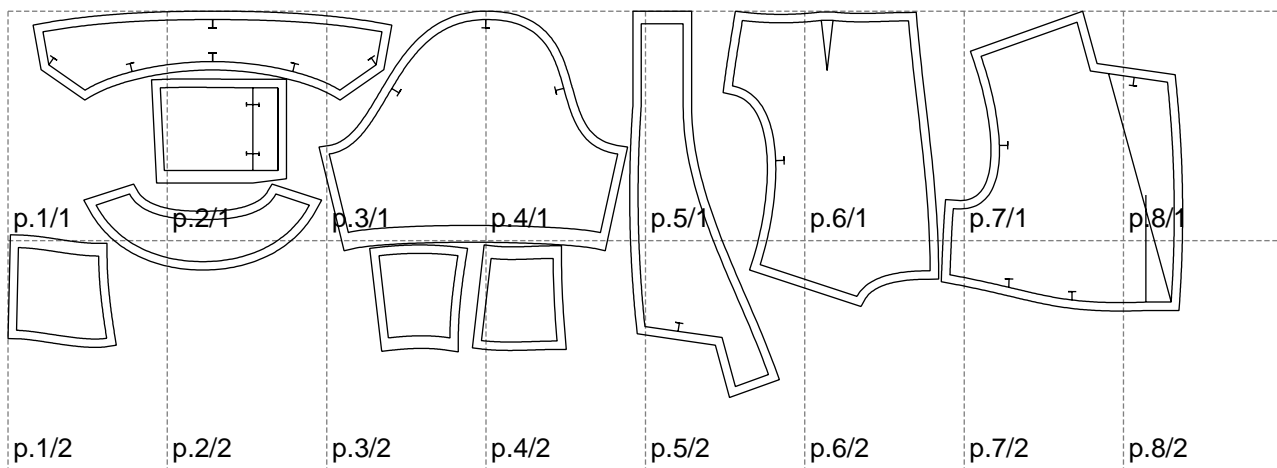

Not for print

Paper size: A4, size:1399.00 x459.96 mm

# Example

size:1499.00 x679.84 mm

Maneken =1 ver.0

rz\_1=170

rz\_16=88

rz\_17=75.6

rz\_18=67.6

rz\_19=96

rz\_20=94.6

---

. . . . .  
. . . . .  
. . . . .