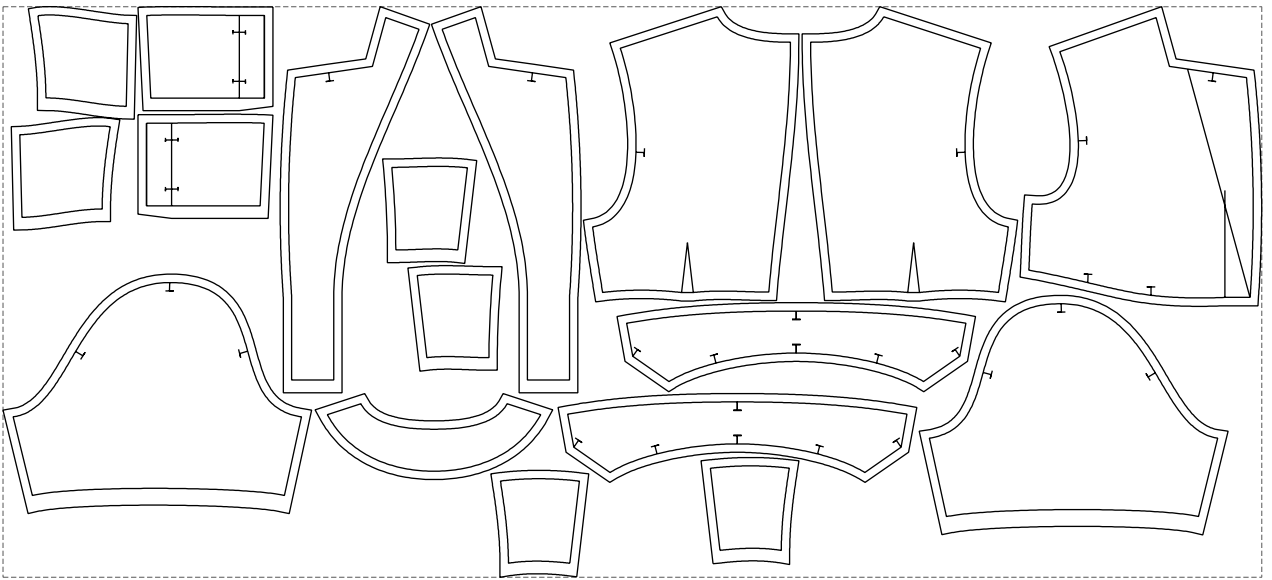

Not for print

Paper size: A4, size:1399.00 x459.96 mm

# Example

size:1499.00 x679.84 mm

Maneken =1 ver.0

rz\_1=170

rz\_16=88

rz\_17=75.6

rz\_18=67.6

rz\_19=96

rz\_20=94.6

---

. . . . .  
. . . . .  
. . . . .