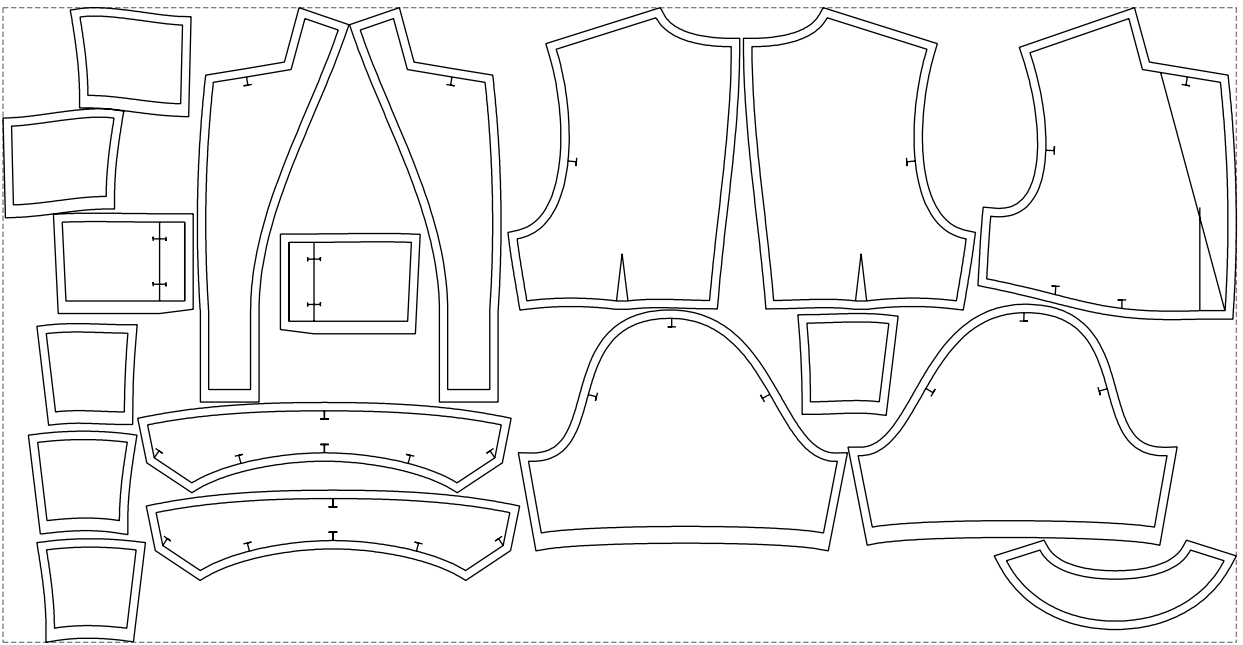

Not for print

Paper size: A4, size:1399.00 x469.81 mm

# Example

size:1468.89 x755.94 mm

Maneken =1 ver.0

rz\_1=170

rz\_16=96

rz\_17=82

rz\_18=76

rz\_19=104

rz\_20=101.8

---

. . . . .  
. . . . .  
. . . . .