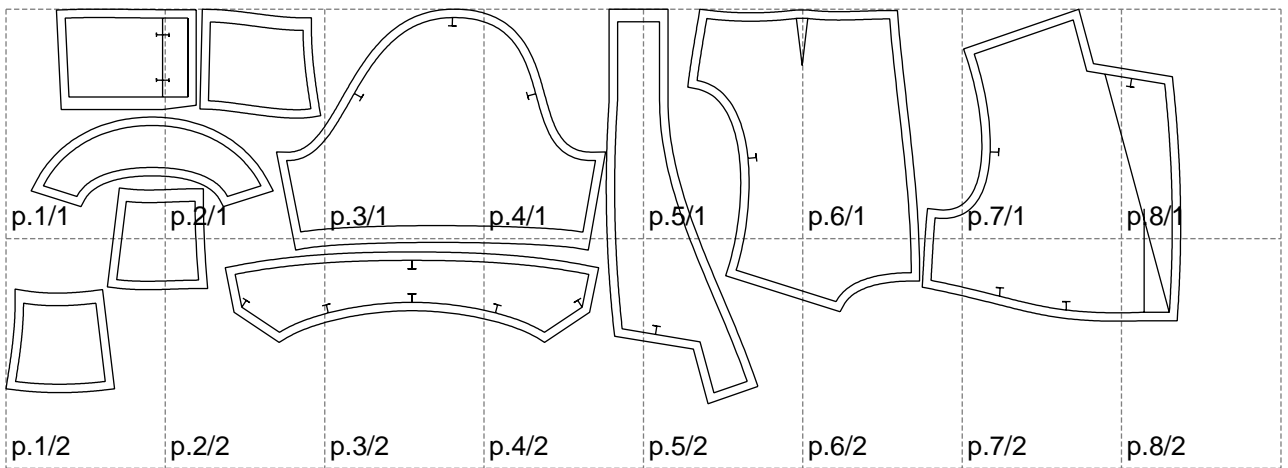

Not for print

Paper size: A4, size:1399.00 x469.81 mm

# Example

size:1468.89 x755.94 mm

Maneken =1 ver.0

rz\_1=170

rz\_16=96

rz\_17=82

rz\_18=76

rz\_19=104

rz\_20=101.8

---

. . . . .  
. . . . .  
. . . . .