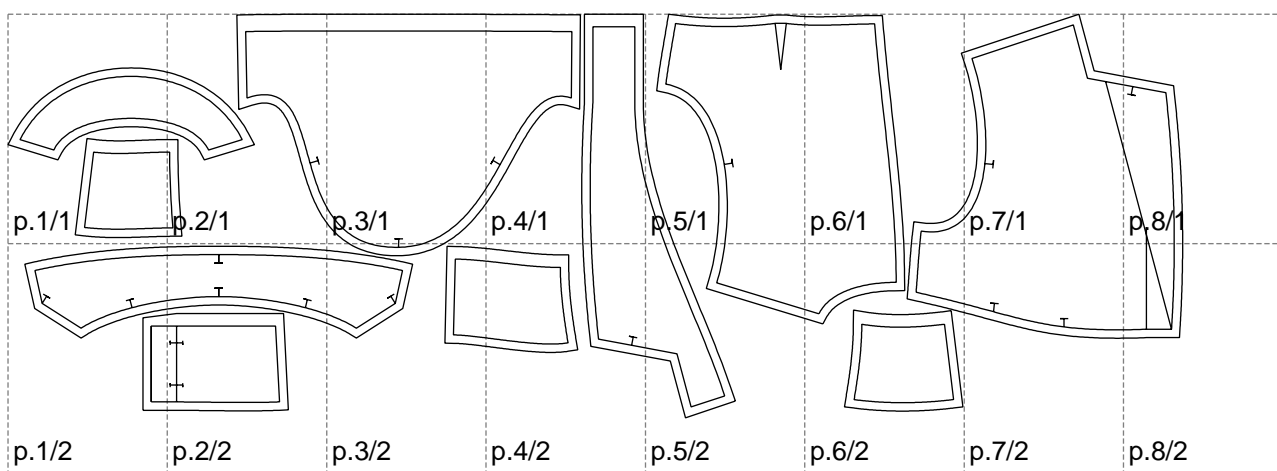

Not for print

Paper size: A4, size:1399.00 x480.56 mm

# Example

size:1488.99 x758.03 mm

Maneken =1 ver.0

rz\_1=170

rz\_16=104

rz\_17=88.9

rz\_18=84.4

rz\_19=112

rz\_20=109.3

---

. . . . .  
. . . . .  
. . . . .