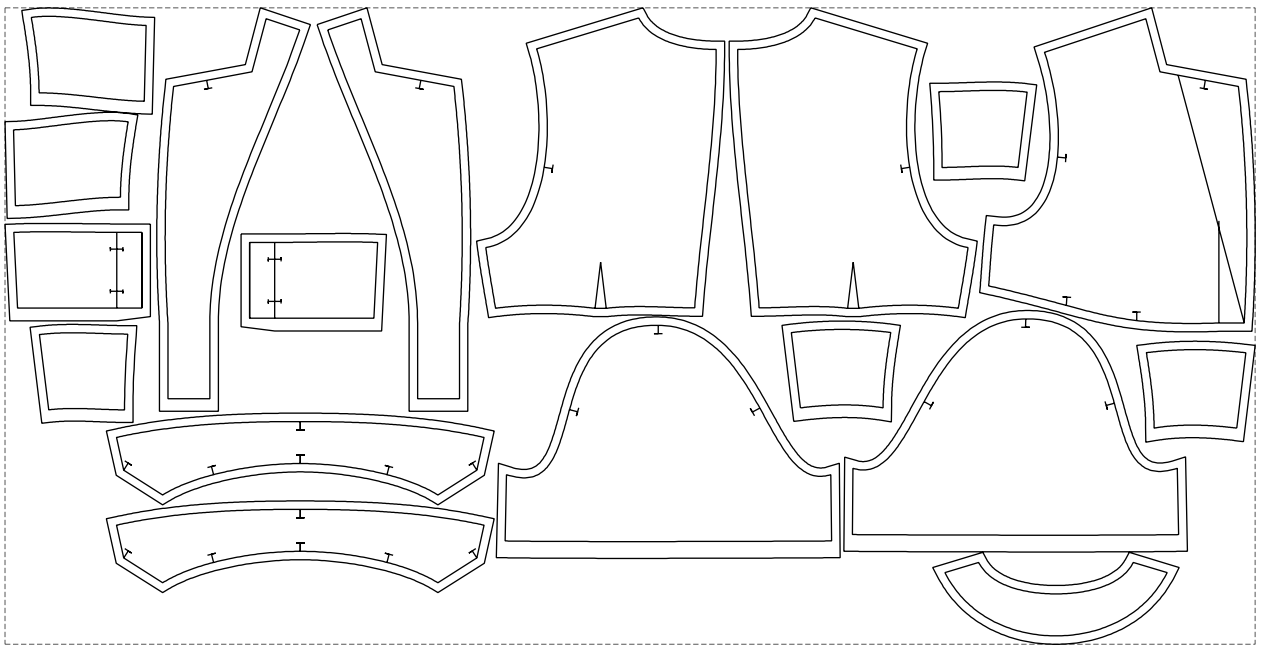

Not for print

Paper size: A4, size:1399.00 x480.56 mm

# Example

size:1488.99 x758.03 mm

Maneken =1 ver.0

rz\_1=170

rz\_16=104

rz\_17=88.9

rz\_18=84.4

rz\_19=112

rz\_20=109.3

---

. . . . .  
. . . . .  
. . . . .