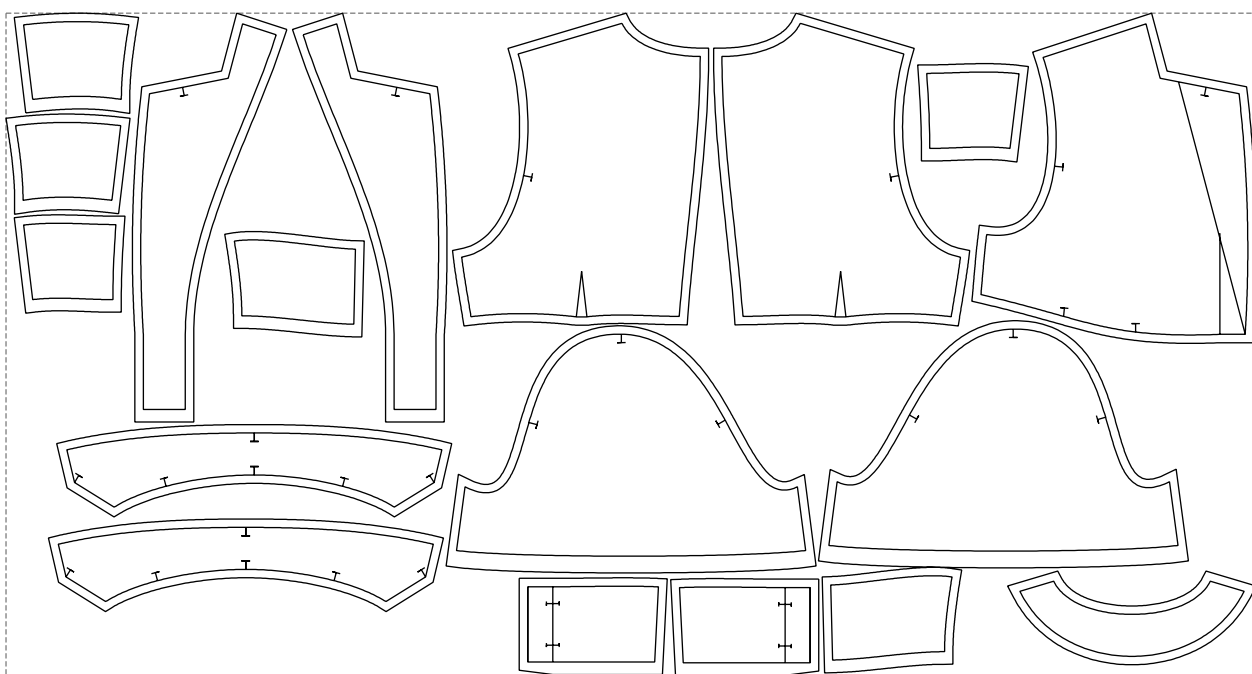

Not for print

Paper size: A4, size:1399.00 x491.37 mm

# Example

size:1488.99 x788.63 mm

Maneken =1 ver.0

rz\_1=170

rz\_16=108

rz\_17=92.5

rz\_18=89.2

rz\_19=116