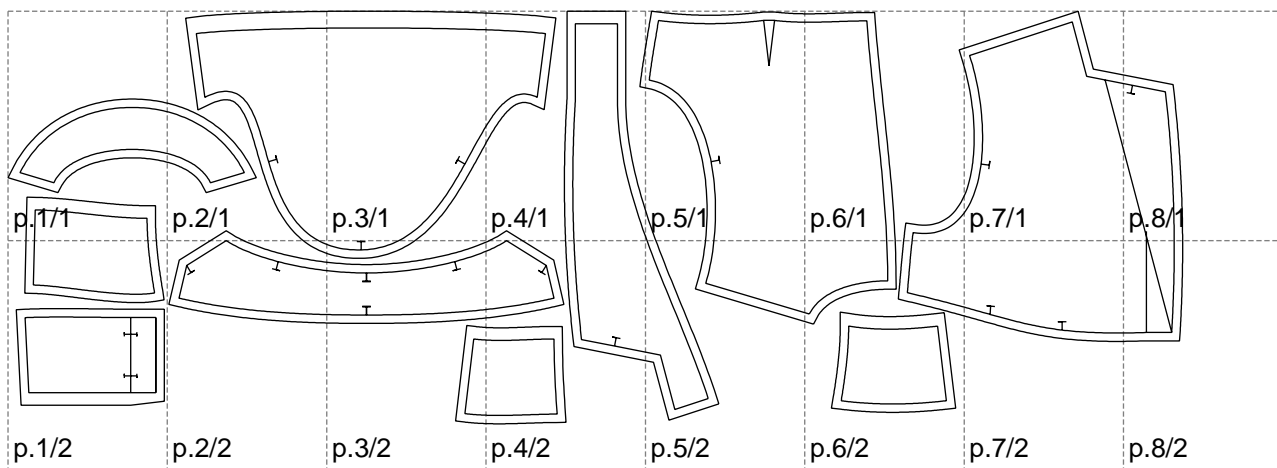

Not for print

Paper size: A4, size:1399.00 x491.37 mm

# Example

size:1488.99 x788.63 mm

Maneken =1 ver.0

rz\_1=170

rz\_16=108

rz\_17=92.5

rz\_18=89.2

rz\_19=116

rz\_20=113

---

. . . . .  
. . . . .  
. . . . .