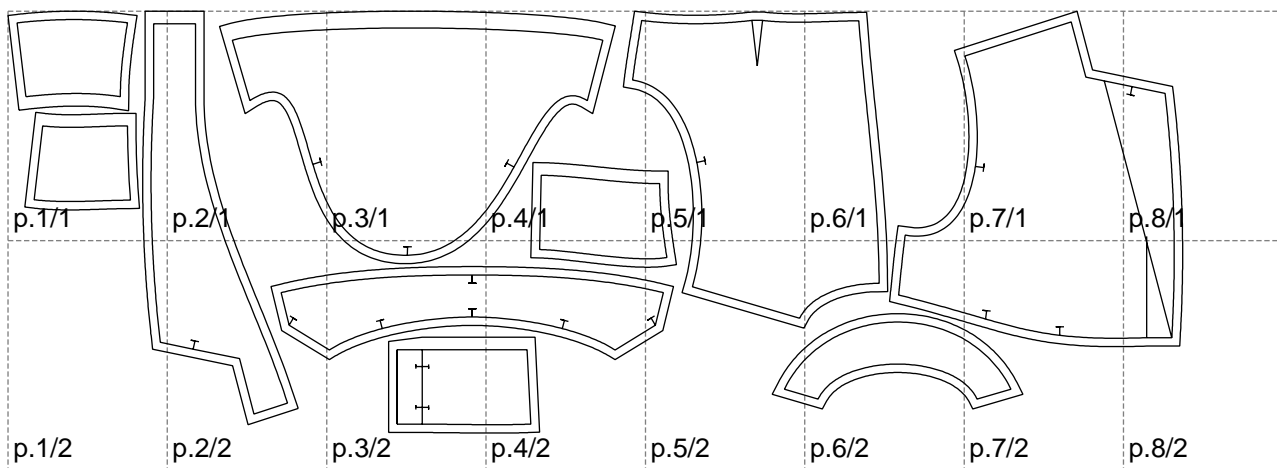

Not for print

Paper size: A4, size:1399.00 x502.42 mm

# Example

size:1499.00 x865.32 mm

Maneken =1 ver.0

rz\_1=170

rz\_16=112

rz\_17=96.2

rz\_18=94

rz\_19=120

rz\_20=117

---

. . . . .  
. . . . .  
. . . . .