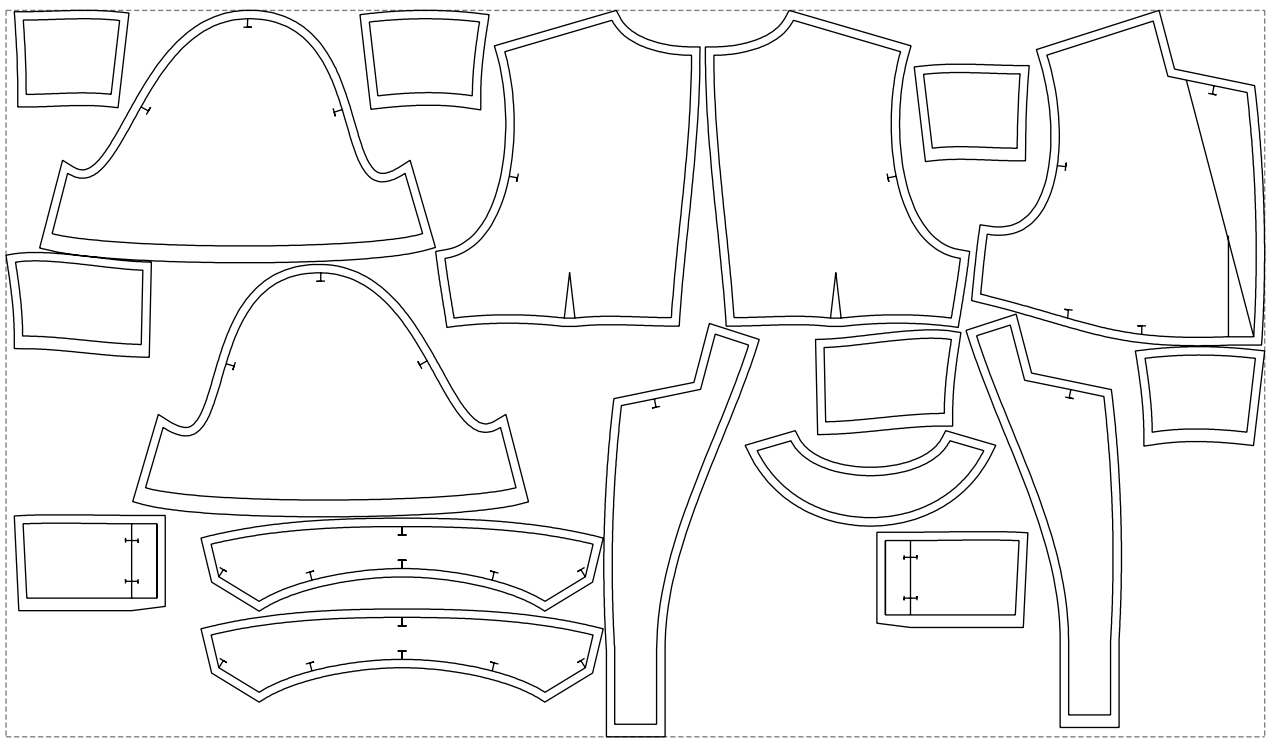

Not for print

Paper size: A4, size:1399.00 x502.42 mm

# Example

size:1499.00 x865.32 mm

Maneken =1 ver.0

rz\_1=170

rz\_16=112

rz\_17=96.2

rz\_18=94

rz\_19=120

rz\_20=117

---

. . . . .  
. . . . .  
. . . . .