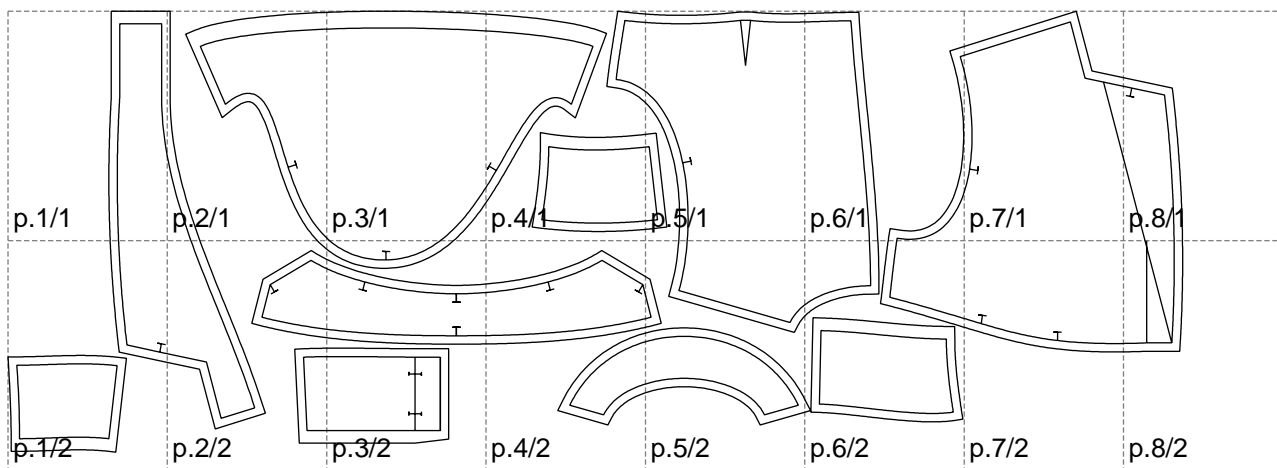

Not for print

Paper size: A4, size:1399.00 x525.13 mm

# Example

size:1499.00 x879.23 mm

Maneken =1 ver.0

rz\_1=170

rz\_16=116

rz\_17=100

rz\_18=98.8

rz\_19=124

rz\_20=121

---

. . . . .  
. . . . .  
. . . . .