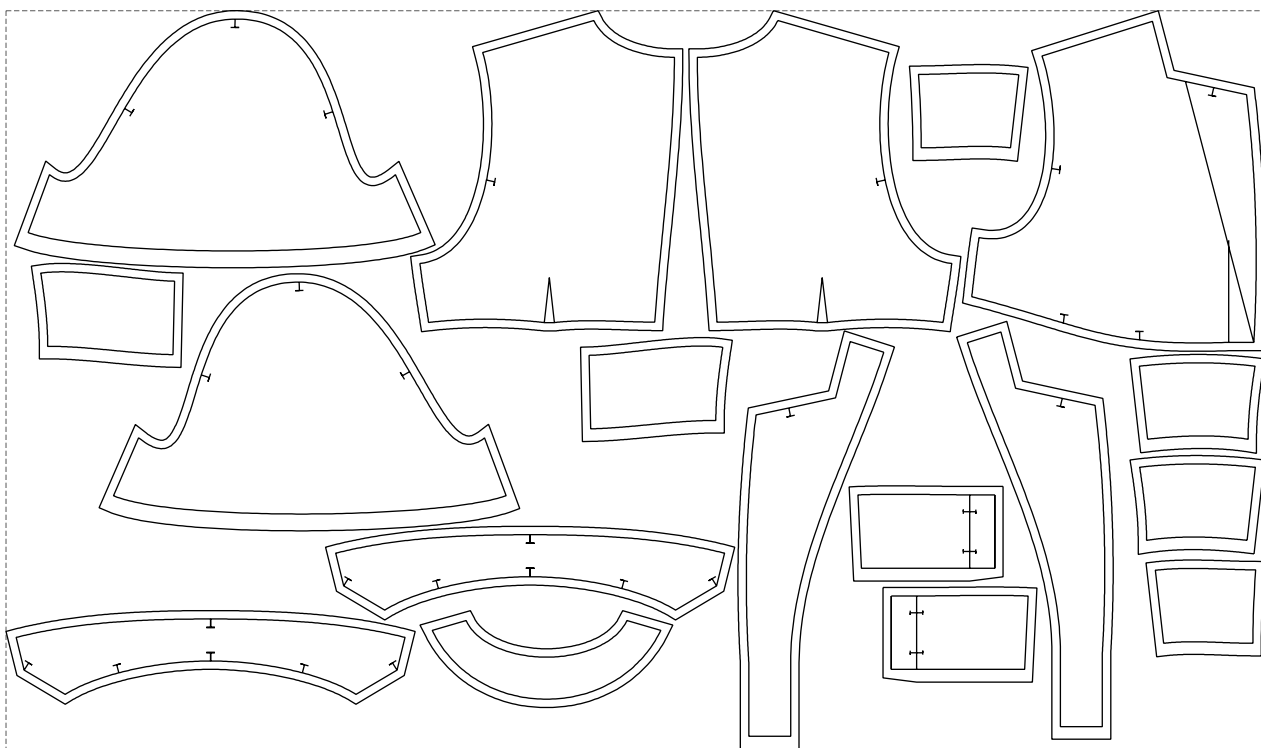

Not for print

Paper size: A4, size:1399.00 x525.13 mm

# Example

size:1499.00 x879.23 mm

Maneken =1 ver.0

rz\_1=170

rz\_16=116

rz\_17=100

rz\_18=98.8

rz\_19=124

rz\_20=121

---

. . . . .  
. . . . .  
. . . . .