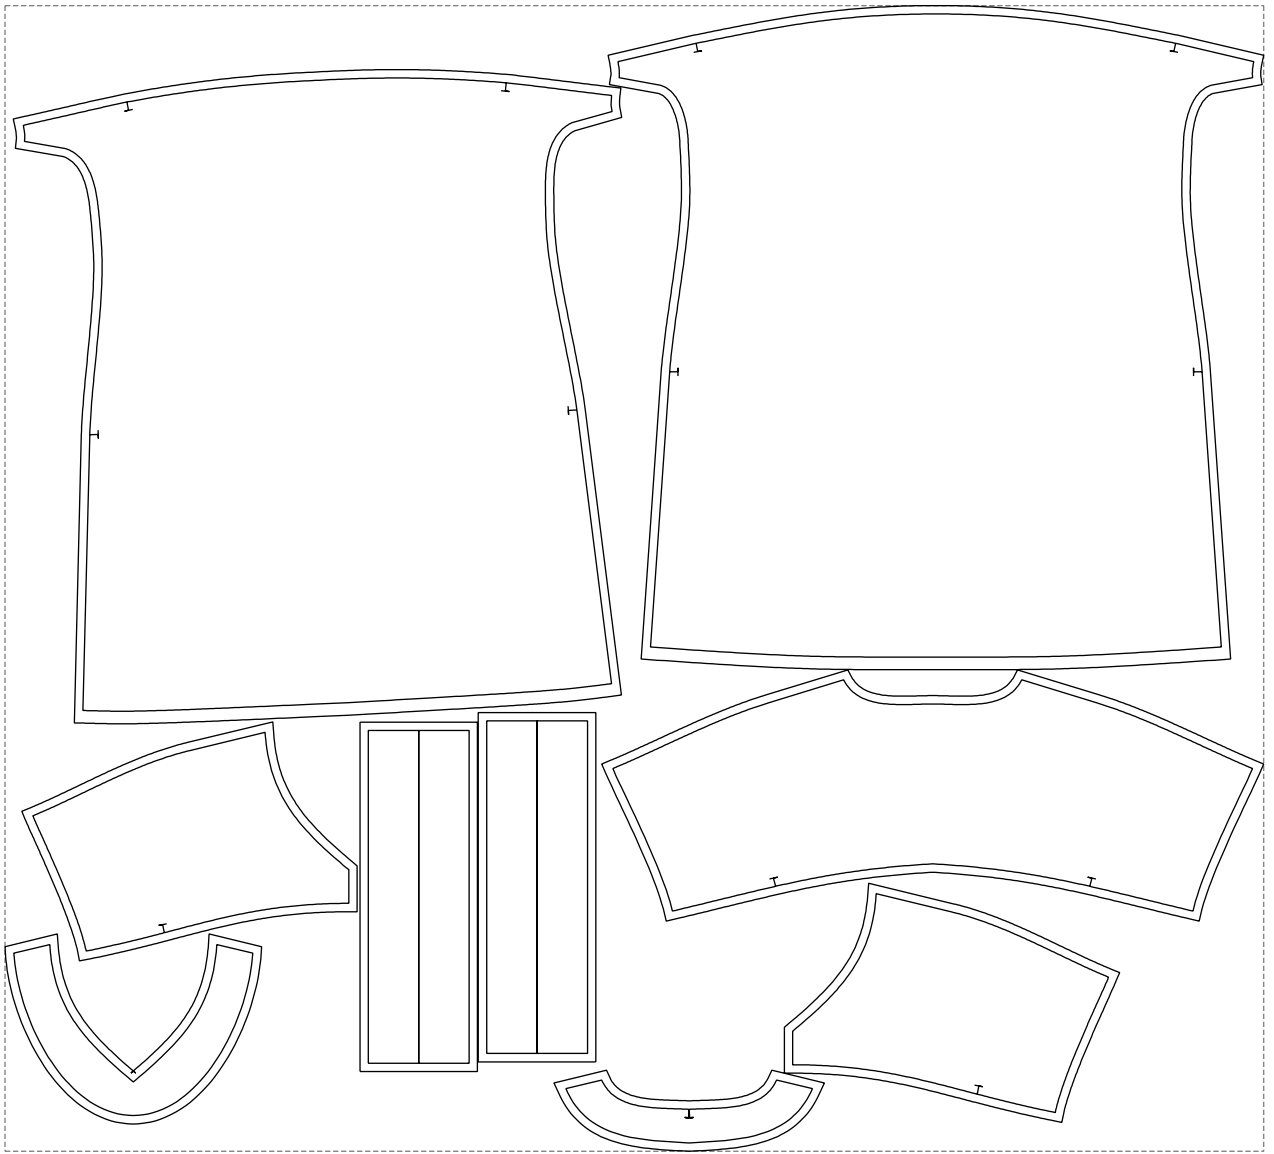

Not for print

Paper size: A4, size:1388.90 x791.02 mm

# Example

size:1499.00 x1364.79 mm

Maneken =1 ver.0

rz\_1=170

rz\_16=88

rz\_17=75.6

rz\_18=67.6

rz\_19=96