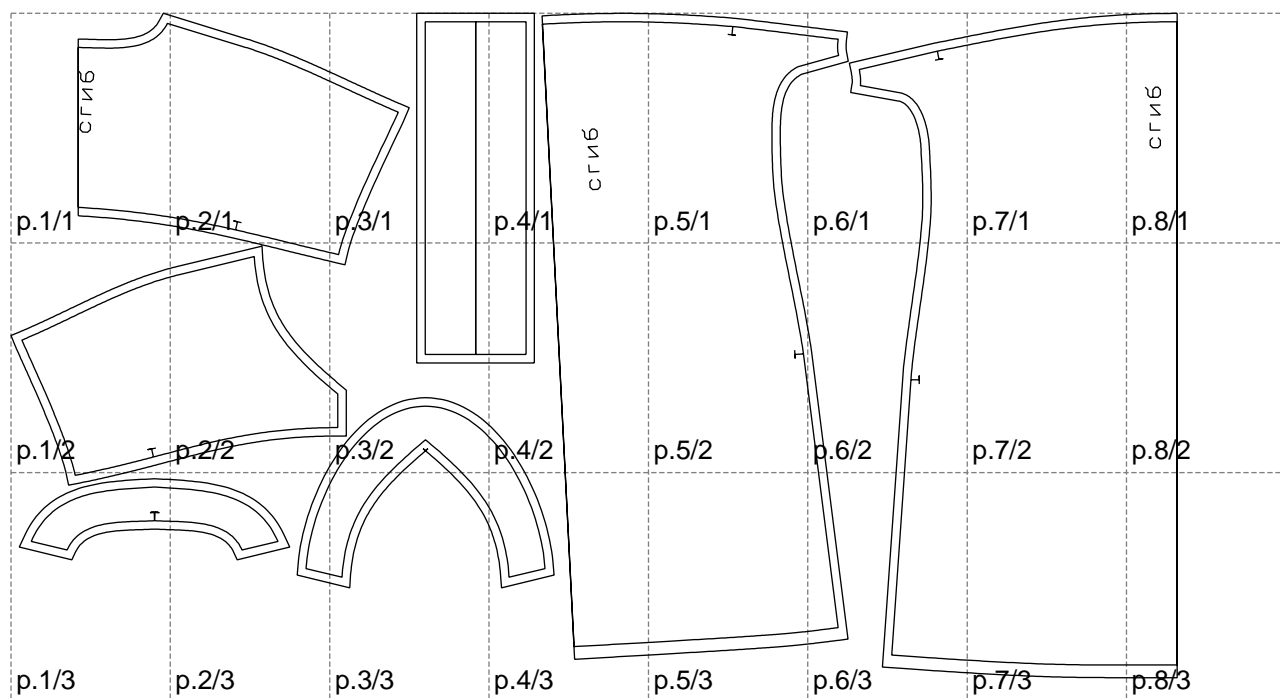

Not for print

Paper size: A4, size:1388.90 x791.02 mm

# Example

size:1499.00 x1364.79 mm

Maneken =1 ver.0

rz\_1=170

rz\_16=88

rz\_17=75.6

rz\_18=67.6

rz\_19=96

rz\_20=94.6

---

. . . . .  
. . . . .  
. . . . .