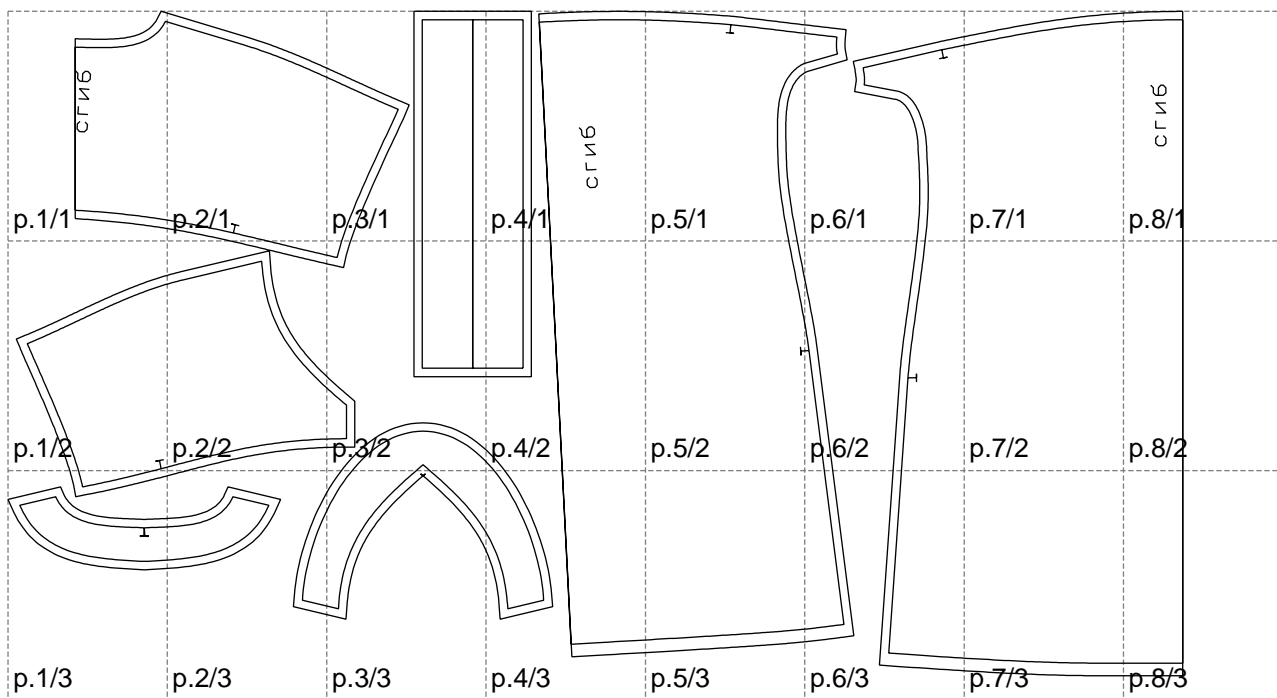

Not for print

Paper size: A4, size:1399.00 x791.23 mm

# Example

size:1499.00 x1385.65 mm

Maneken =1 ver.0

rz\_1=170

rz\_16=92

rz\_17=78.8

rz\_18=71.8

rz\_19=100

rz\_20=98.1

---

. . . . .  
. . . . .  
. . . . .