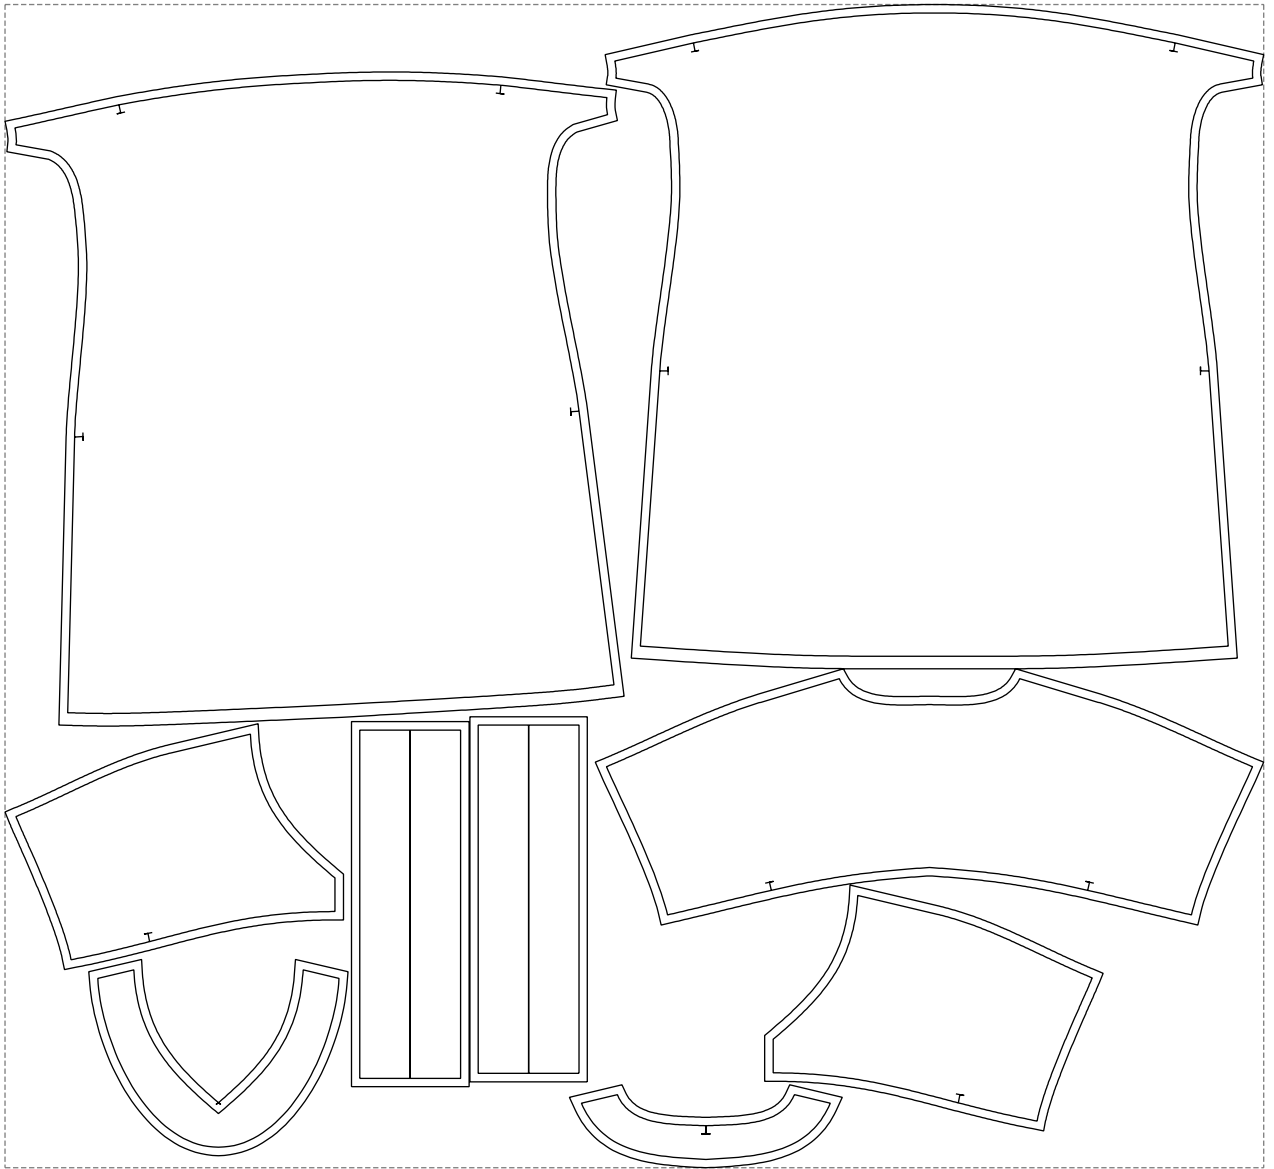

Not for print

Paper size: A4, size:1399.00 x791.23 mm

# Example

size:1499.00 x1385.65 mm

Maneken =1 ver.0

rz\_1=170

rz\_16=92

rz\_17=78.8

rz\_18=71.8

rz\_19=100