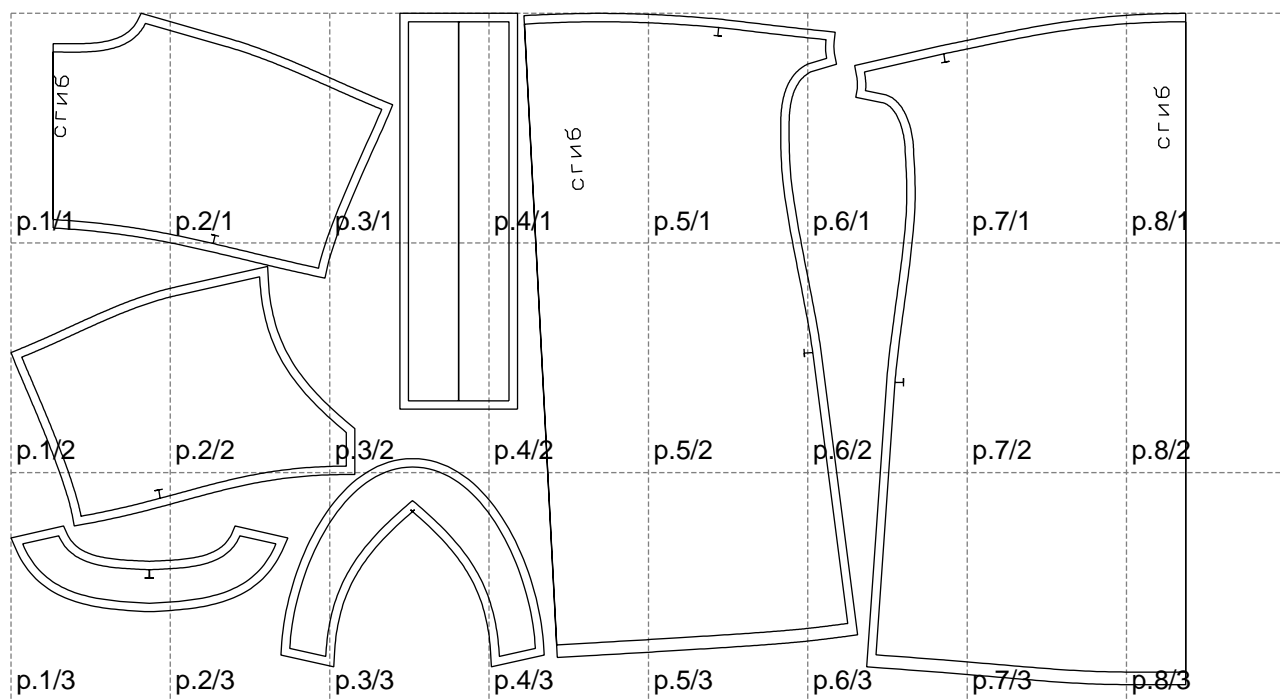

Not for print

Paper size: A4, size:1399.00 x799.33 mm

# Example

size:1488.93 x1748.78 mm

Maneken =1 ver.0

rz\_1=170

rz\_16=100

rz\_17=85.4

rz\_18=80.2

rz\_19=108

rz\_20=105.4

---

. . . . .  
. . . . .  
. . . . .