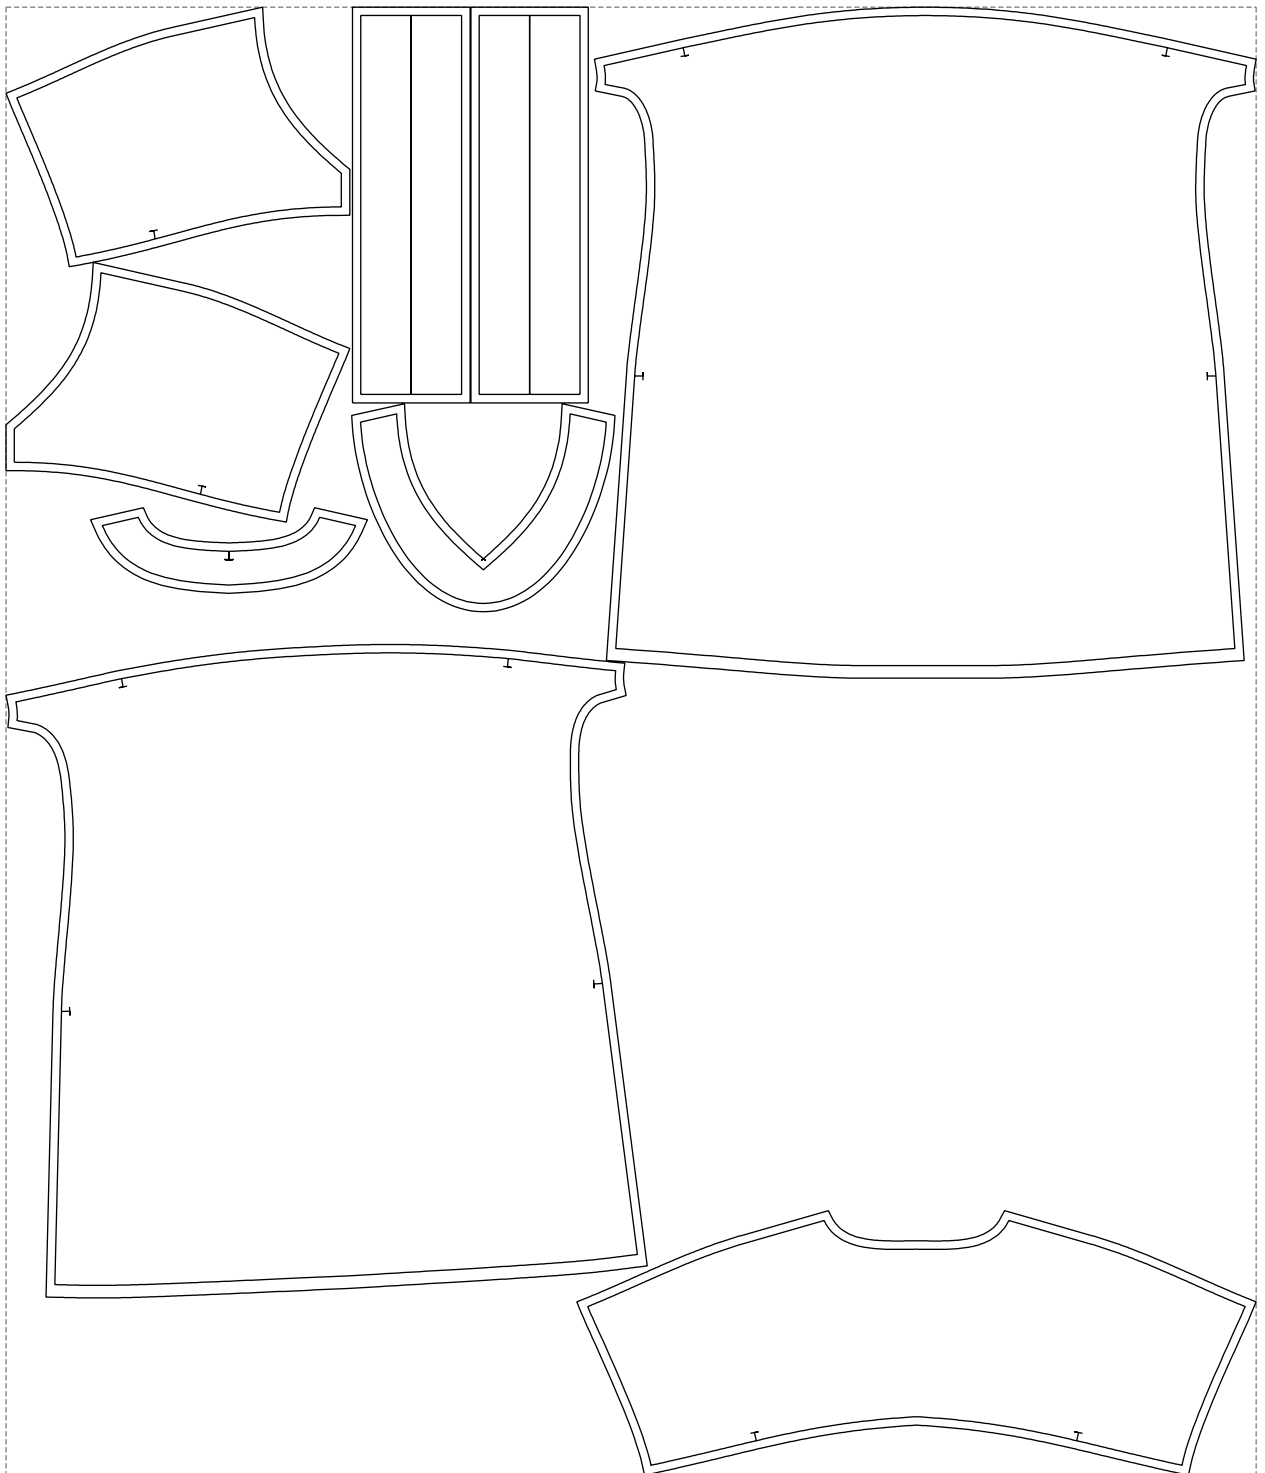

Not for print

Paper size: A4, size:1399.00 x799.33 mm

# Example

size:1488.93 x1748.78 mm

Maneken =1 ver.0

rz\_1=170

rz\_16=100

rz\_17=85.4

rz\_18=80.2

rz\_19=108

rz\_20=105.4

---

. . . . .  
. . . . .  
. . . . .