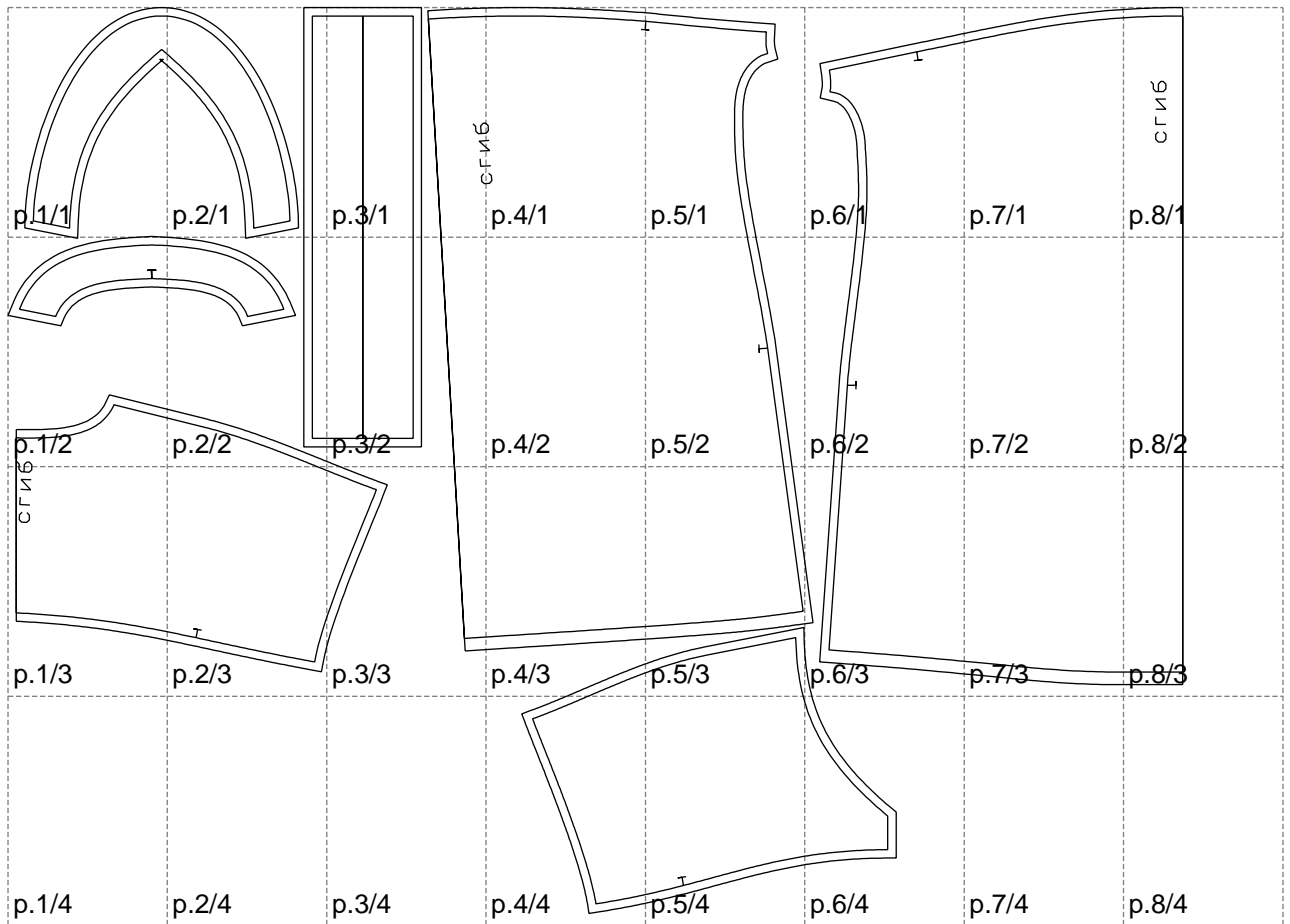

Not for print

Paper size: A4, size:1399.00 x1078.67 mm

# Example

size:1499.00 x1829.22 mm

Maneken =1 ver.0

rz\_1=170

rz\_16=120

rz\_17=104

rz\_18=103.6

rz\_19=128

rz\_20=125.1

---

. . . . .  
. . . . .  
. . . . .