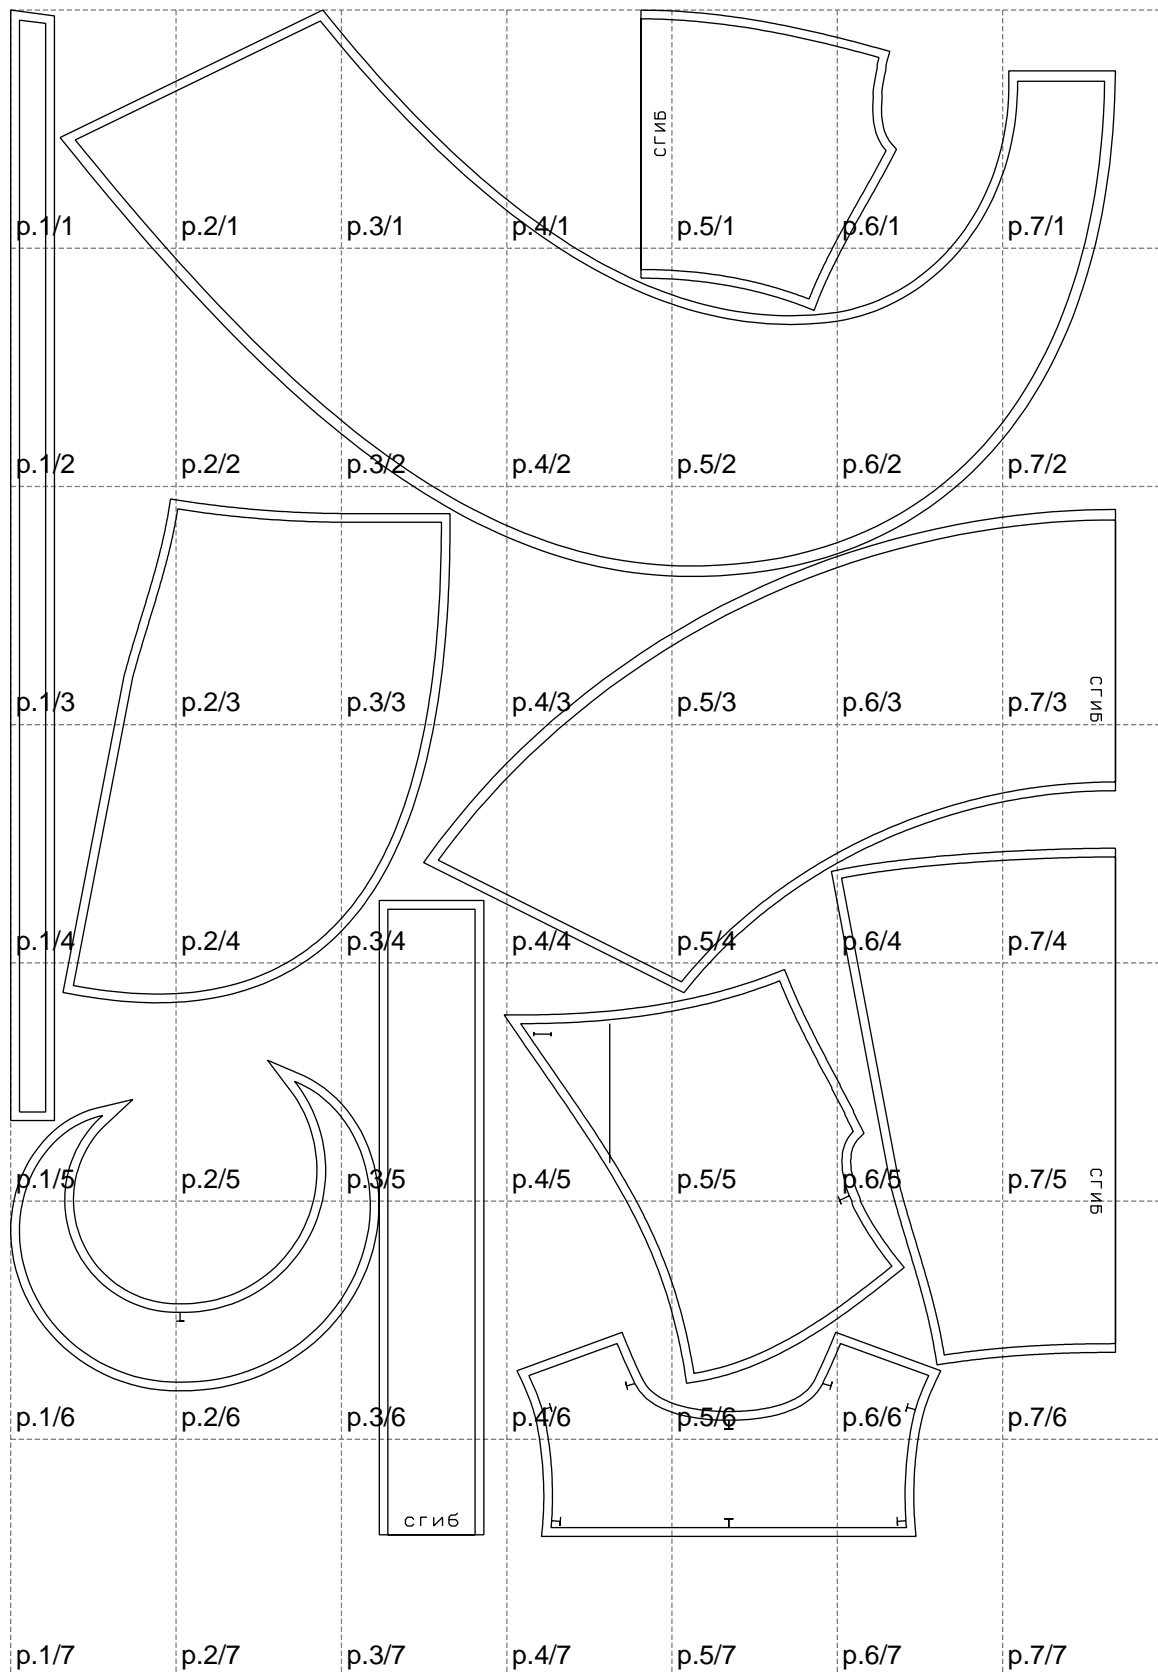

Not for print

Paper size: A4, size:1268.16 x1751.93 mm

Example

size:1588.40 x2861.48 mm

Maneken =1 ver.0

rz_1=170

rz_16=92

rz_17=78.8

rz_18=71.8

rz_19=100

rz_20=98.1

.
.
.