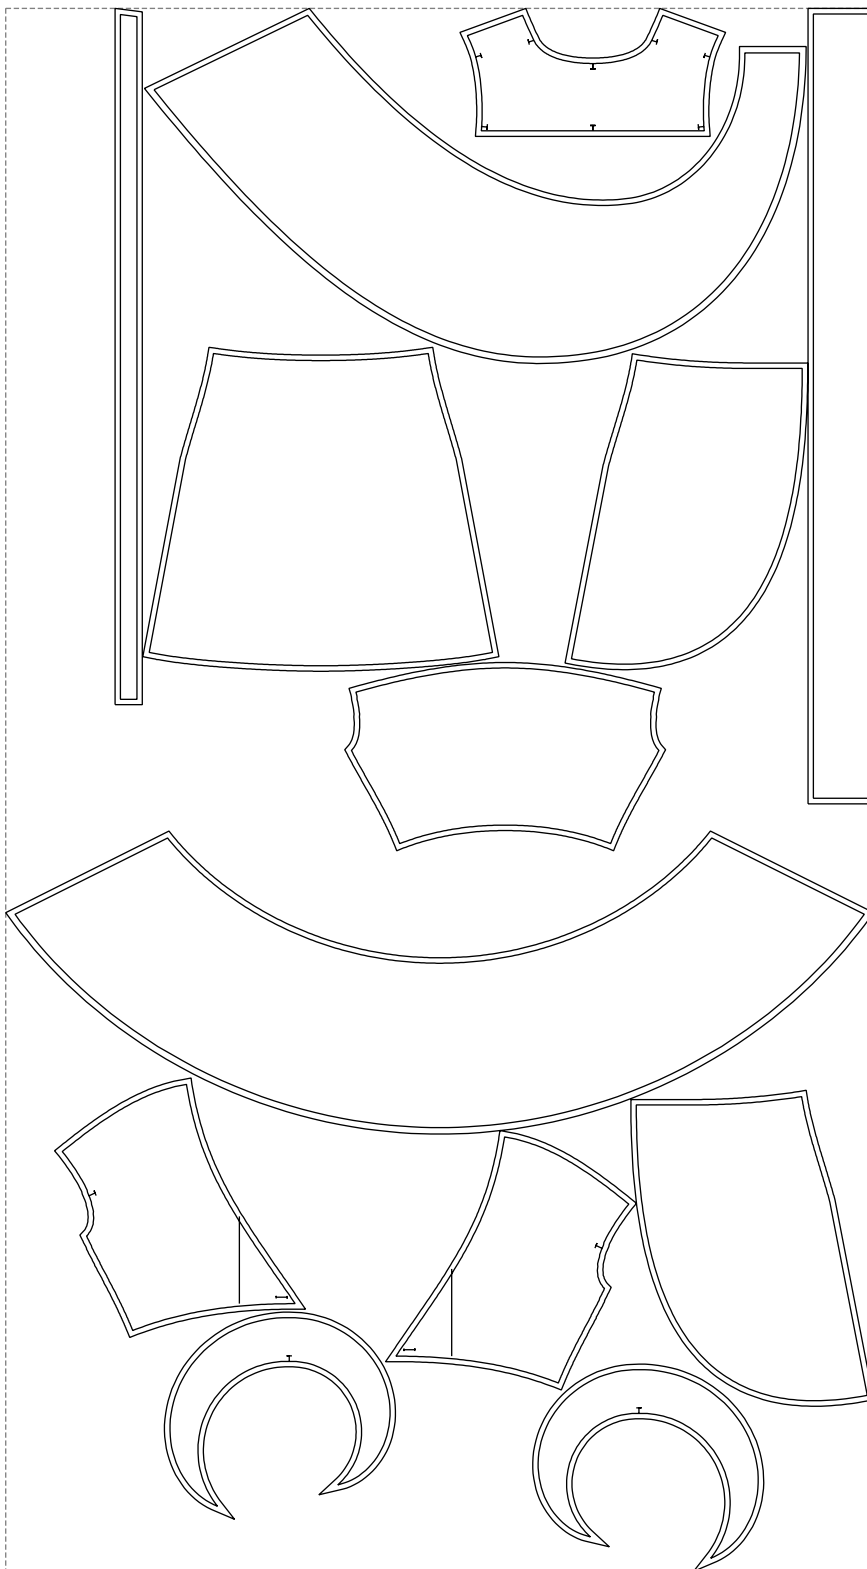

Not for print

Paper size: A4, size:1268.16 x1751.93 mm

Example

size:1588.40 x2861.48 mm

Maneken =1 ver.0

rz_1=170

rz_16=92

rz_17=78.8

rz_18=71.8

rz_19=100

rz_20=98.1

.
.
.