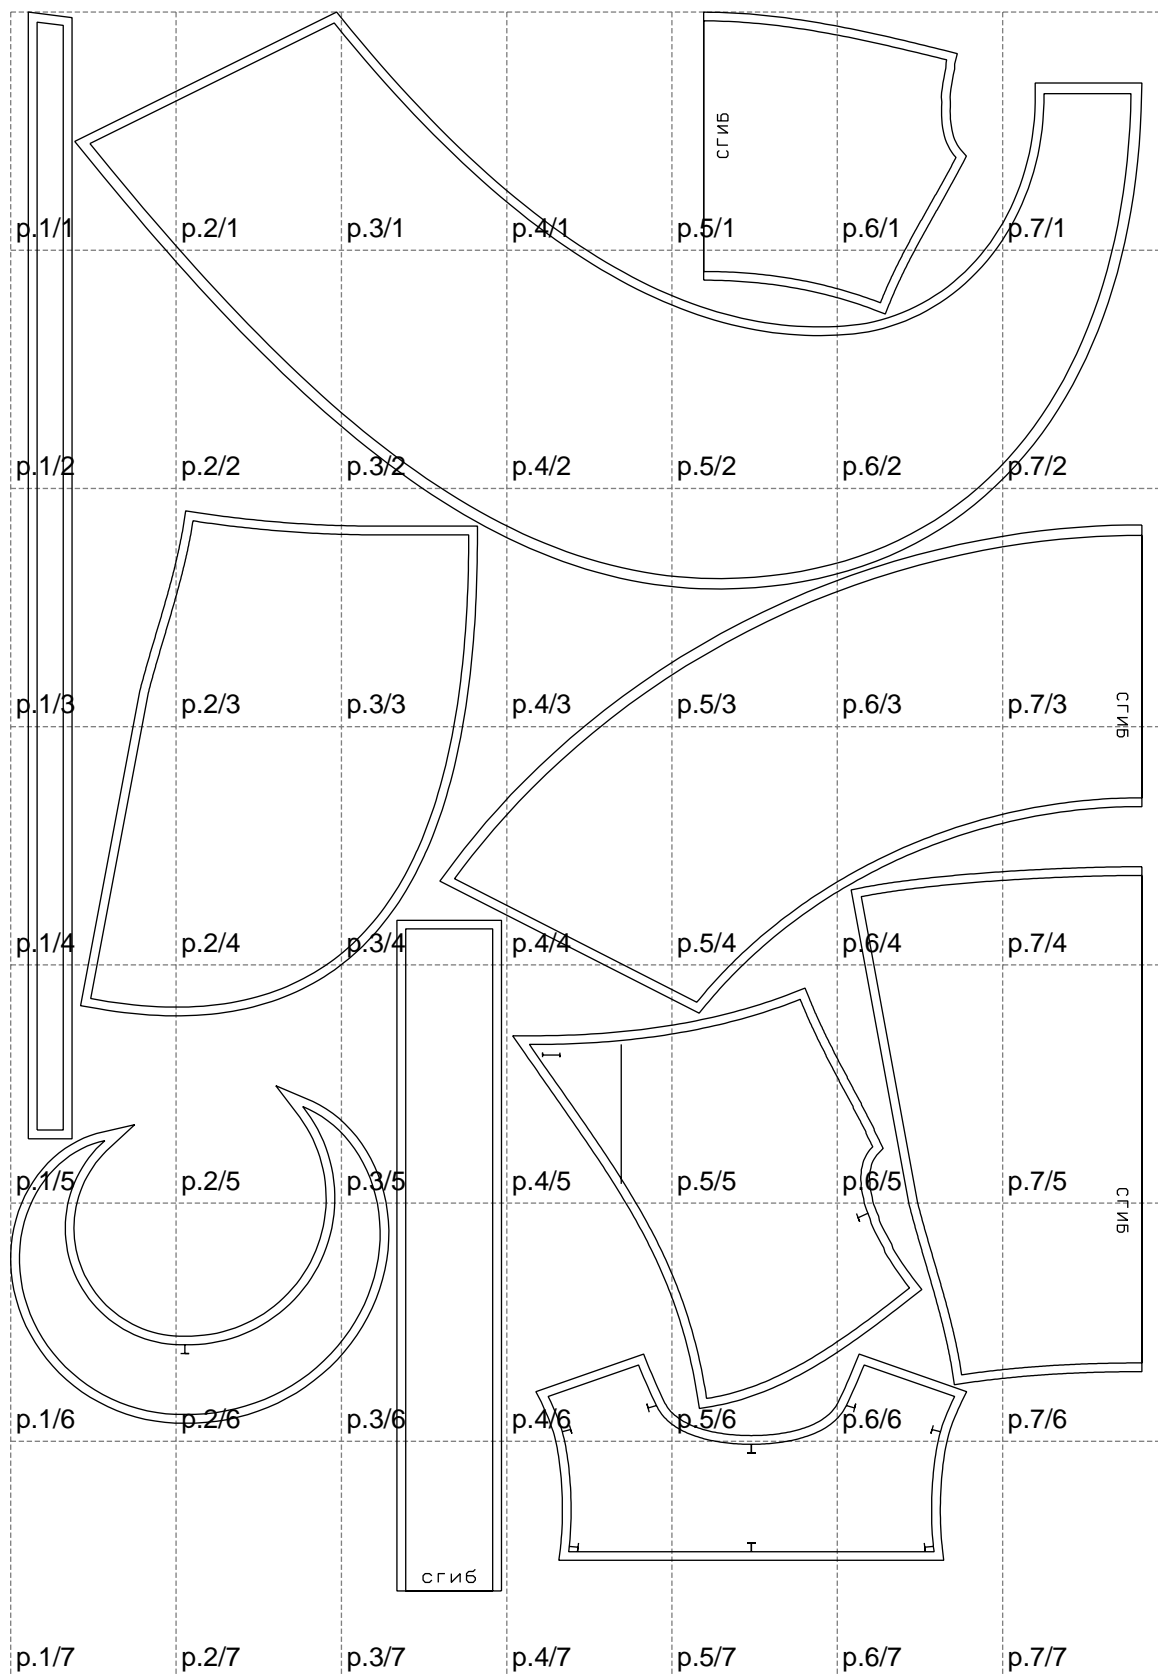

Not for print

Paper size: A4, size:1298.48 x1812.37 mm

# Example

size:1611.91 x2849.49 mm

Maneken =1 ver.0

rz\_1=170

rz\_16=96

rz\_17=82

rz\_18=76

rz\_19=104

rz\_20=101.8

---

. . . . .  
. . . . .  
. . . . .