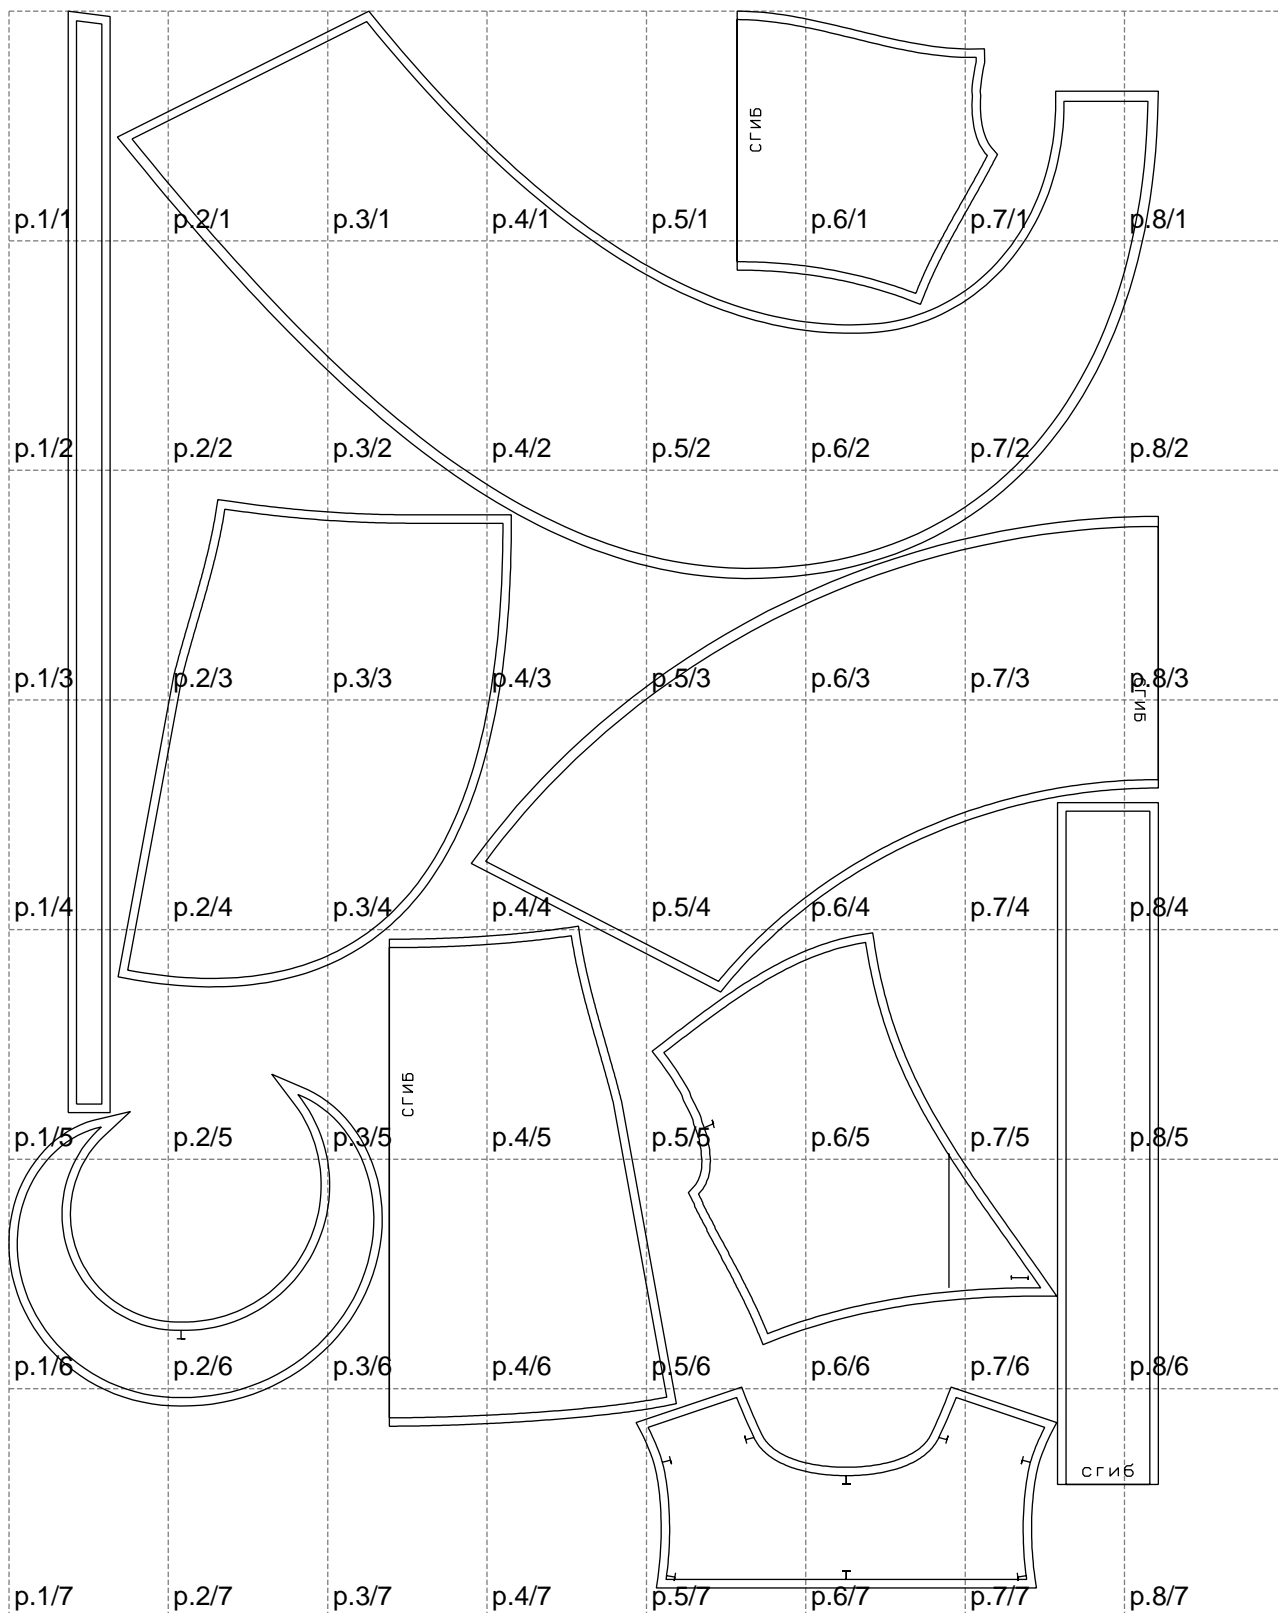

Not for print

Paper size: A4, size:1368.86 x1877.49 mm

Example

size:1636.16 x2900.32 mm

Maneken =1 ver.0

rz_1=170

rz_16=100

rz_17=85.4

rz_18=80.2

rz_19=108

rz_20=105.4

.
.
.