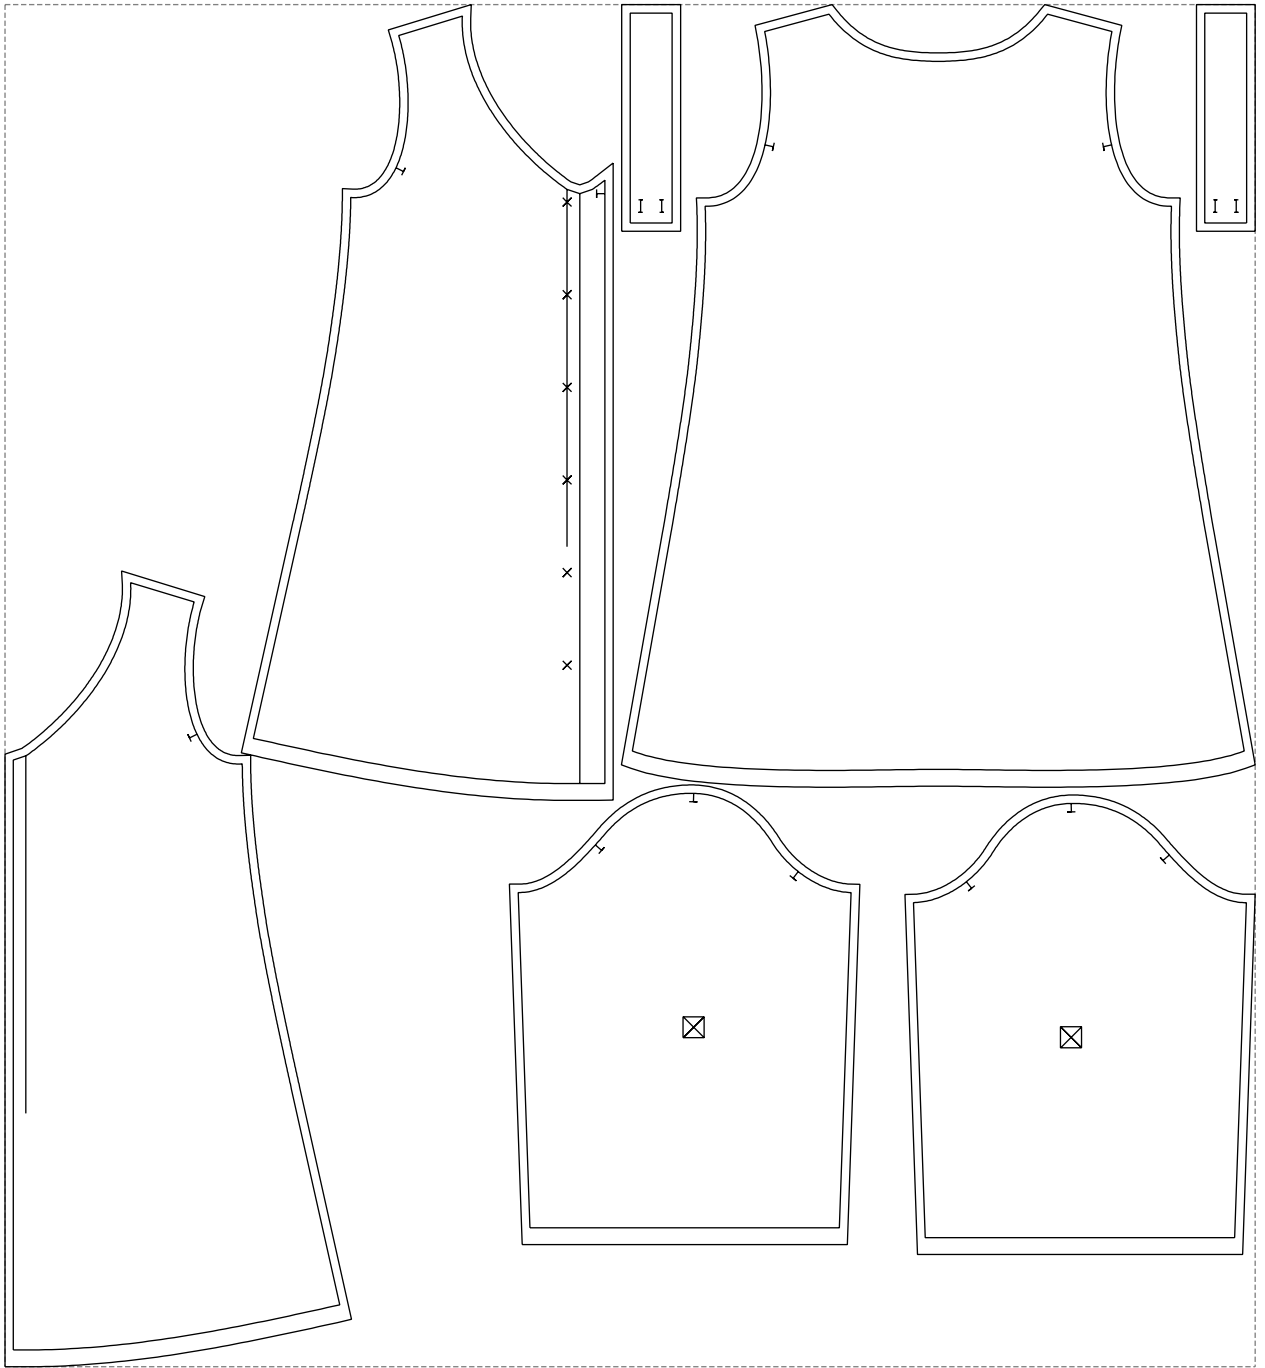

Not for print

Paper size: A4, size:1248.76 x1451.01 mm

# Example

size:1488.94 x1622.53 mm

Maneken =1 ver.0

rz\_1=170

rz\_16=96

rz\_17=82

rz\_18=76

rz\_19=104

rz\_20=101.8

---

. . . . .  
. . . . .  
. . . . .