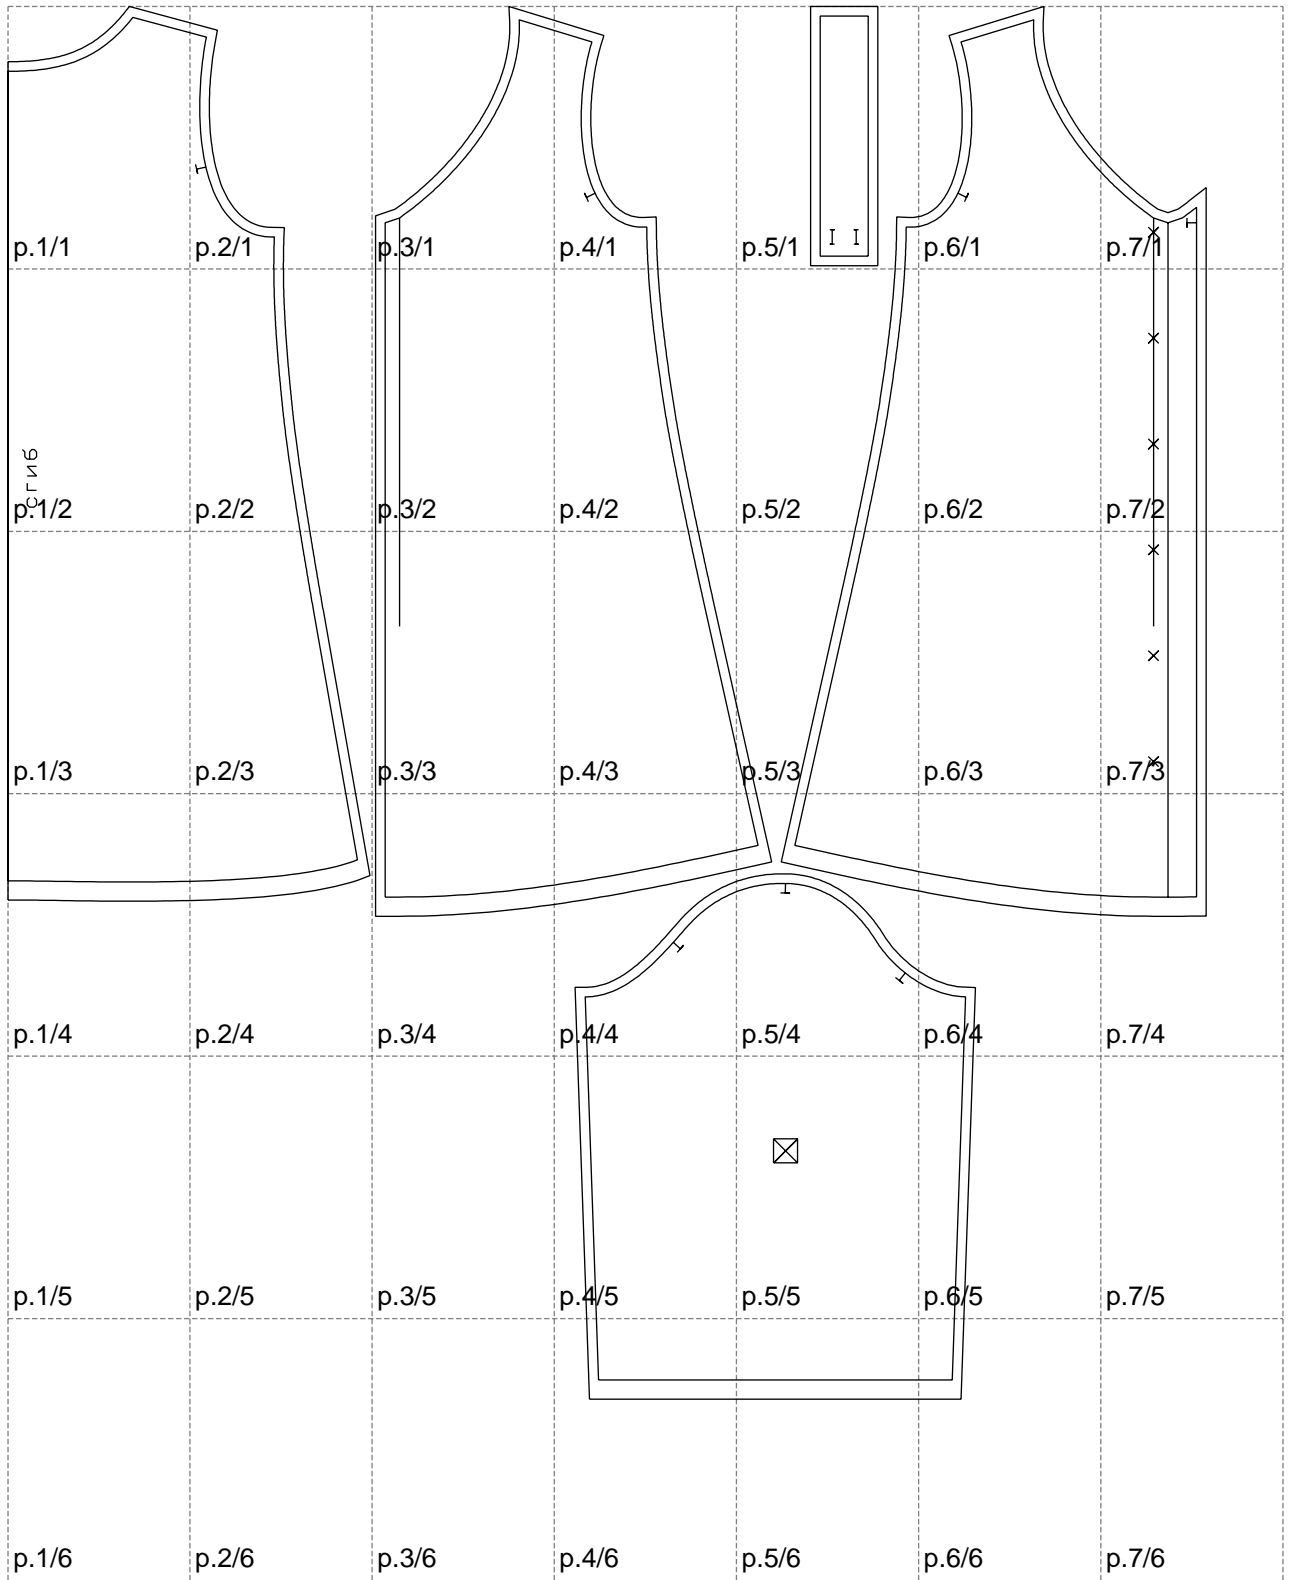

Not for print

Paper size: A4, size:1248.76 x1451.01 mm

# Example

size:1488.94 x1622.53 mm

Maneken =1 ver.0

rz\_1=170

rz\_16=96

rz\_17=82

rz\_18=76

rz\_19=104

rz\_20=101.8

---

. . . . .  
. . . . .  
. . . . .