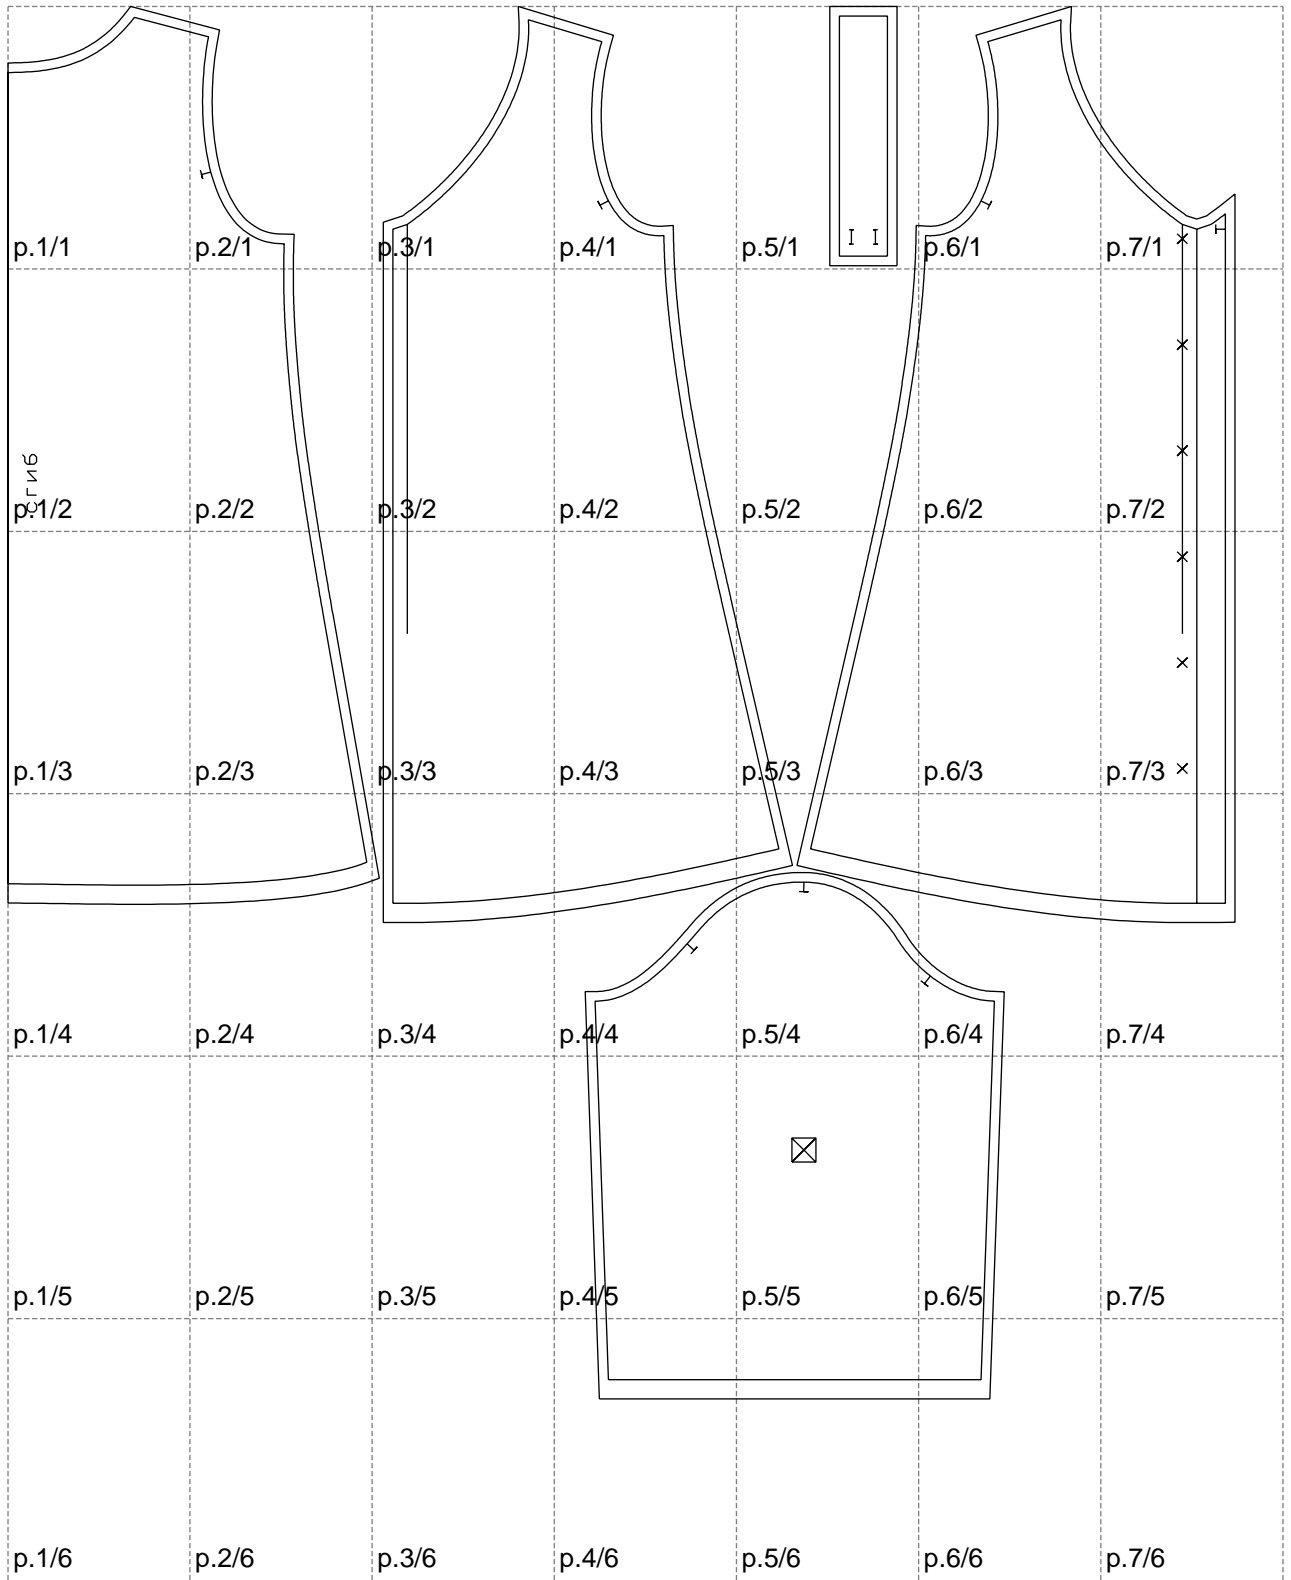

Not for print

Paper size: A4, size:1278.78 x1450.75 mm

# Example

size:1499.00 x1636.06 mm

Maneken =1 ver.0

rz\_1=170

rz\_16=100

rz\_17=85.4

rz\_18=80.2

rz\_19=108

rz\_20=105.4

---

. . . . .  
. . . . .  
. . . . .