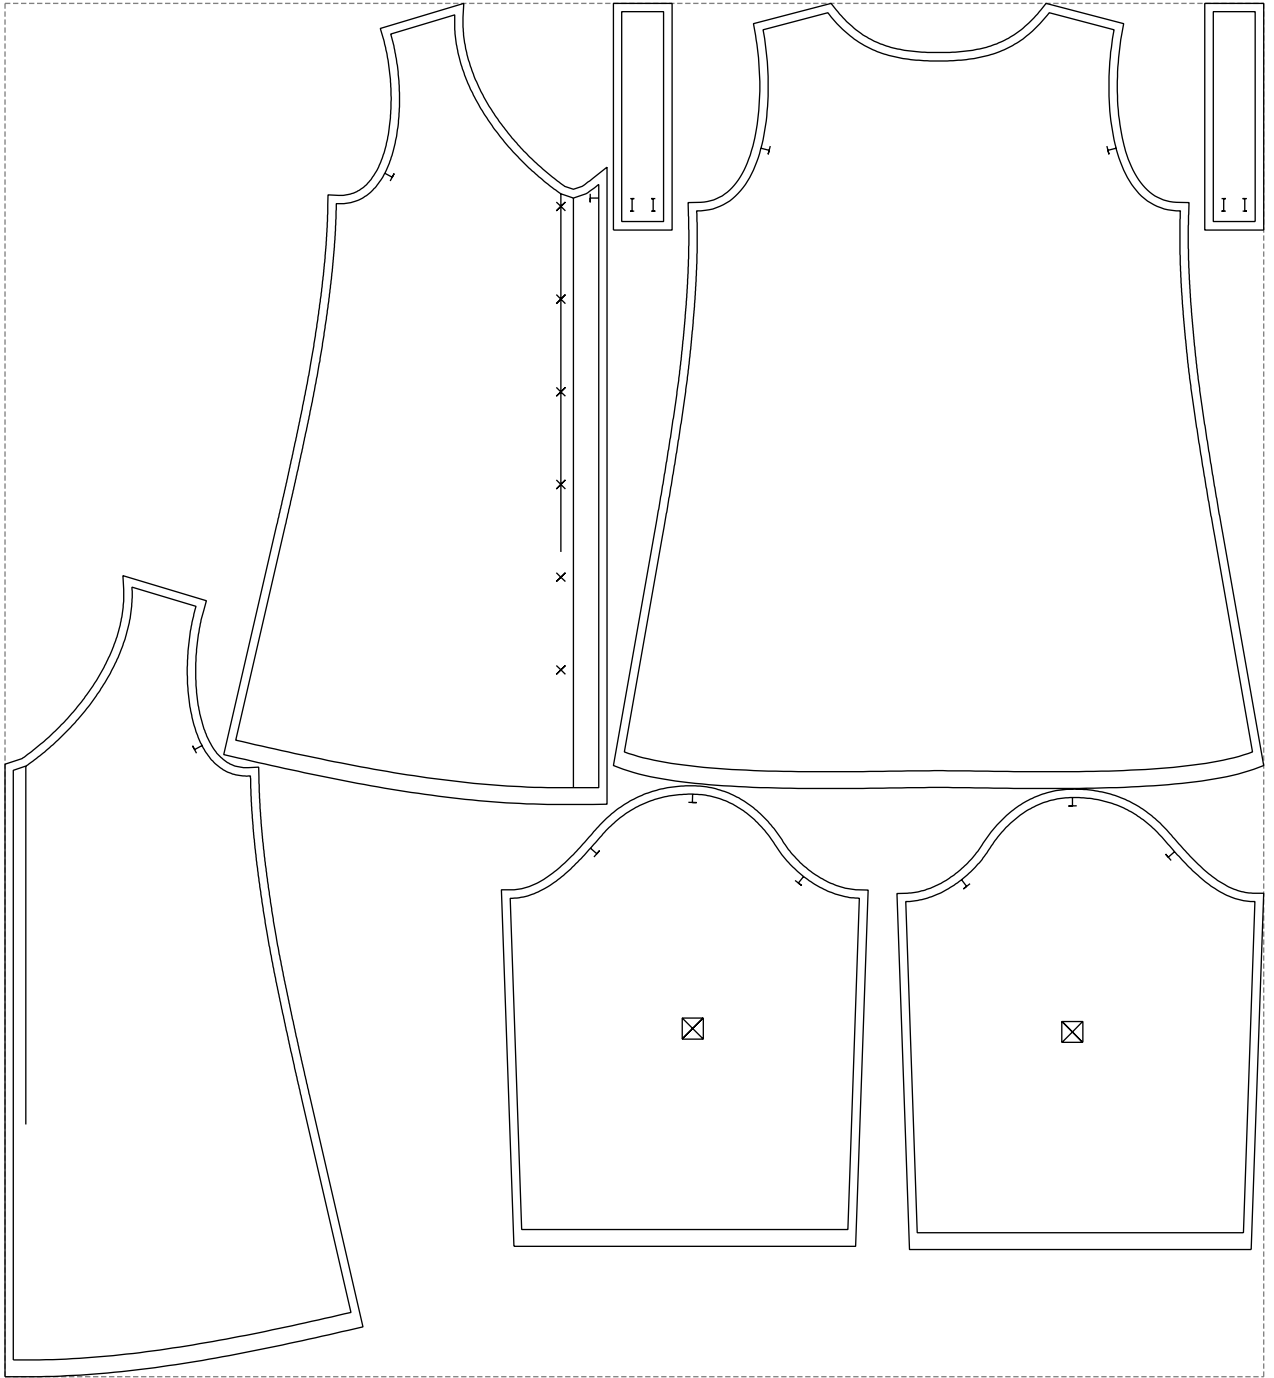

Not for print

Paper size: A4, size:1278.78 x1450.75 mm

# Example

size:1499.00 x1636.06 mm

Maneken =1 ver.0

rz\_1=170

rz\_16=100

rz\_17=85.4

rz\_18=80.2

rz\_19=108

rz\_20=105.4

---

. . . . .  
. . . . .  
. . . . .