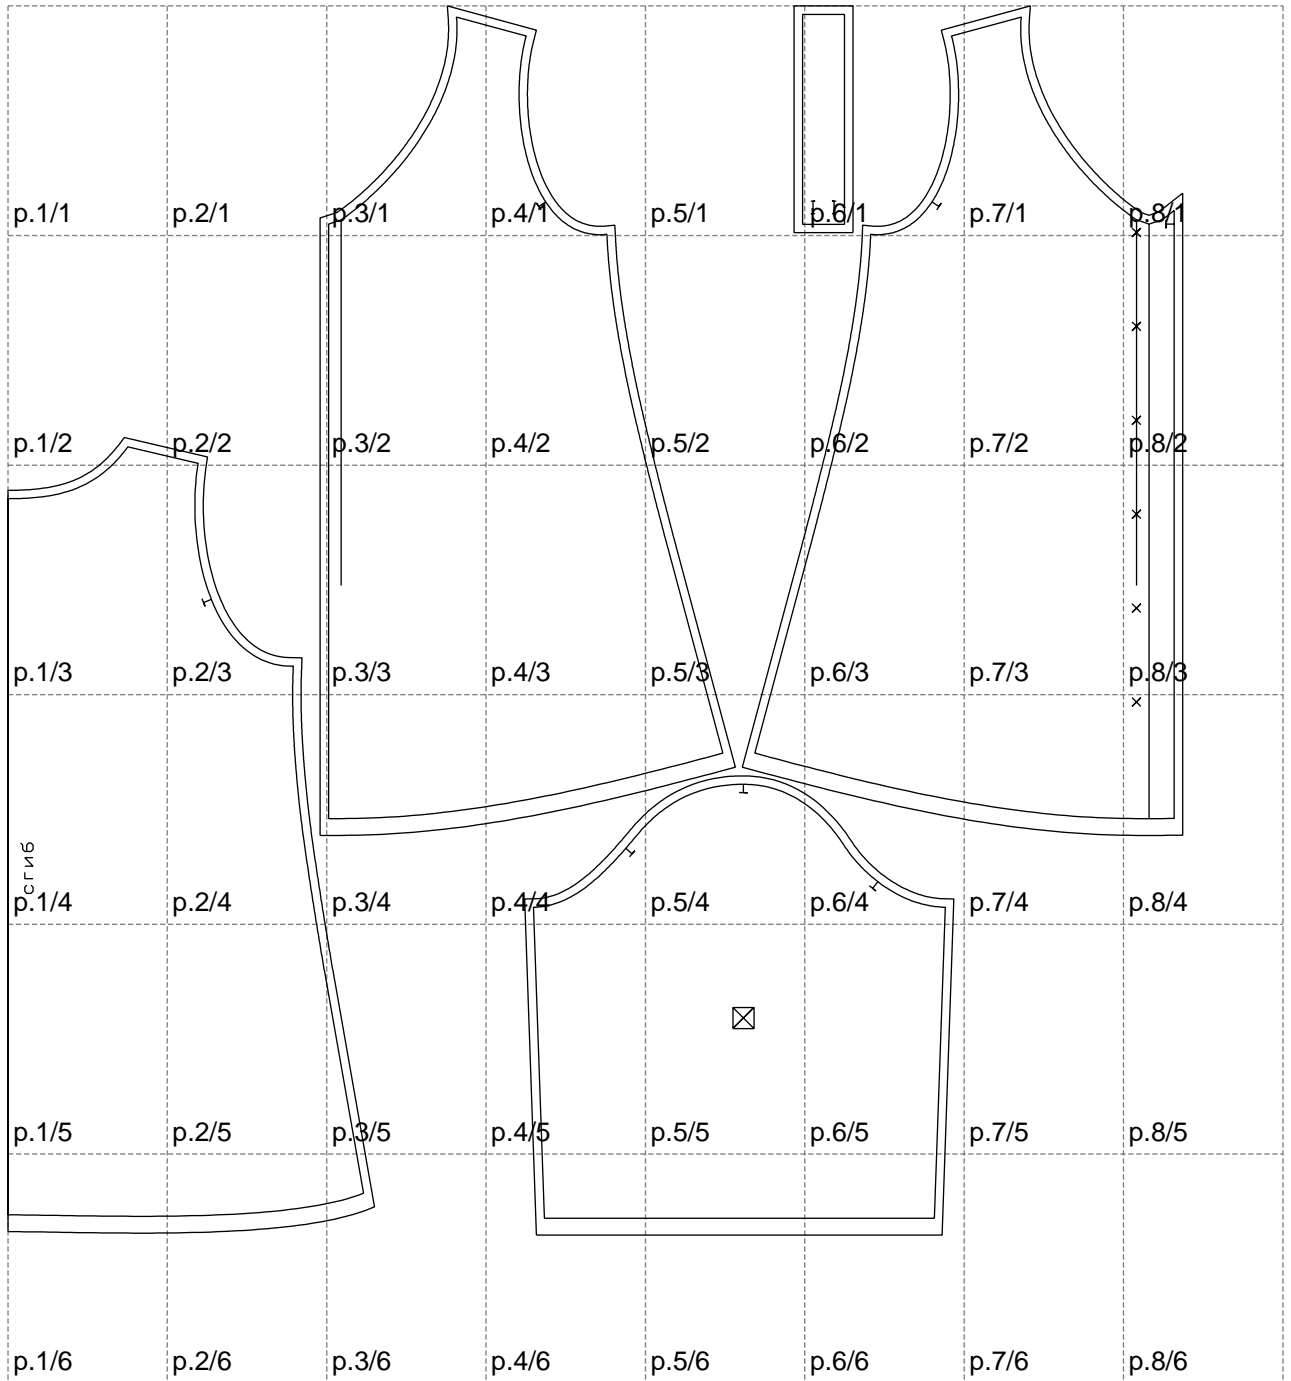

Not for print

Paper size: A4, size:1399.00 x1463.52 mm

# Example

size:1398.51 x2241.46 mm

Maneken =1 ver.0

rz\_1=170

rz\_16=120

rz\_17=104

rz\_18=103.6

rz\_19=128

rz\_20=125.1

---

. . . . .  
. . . . .  
. . . . .