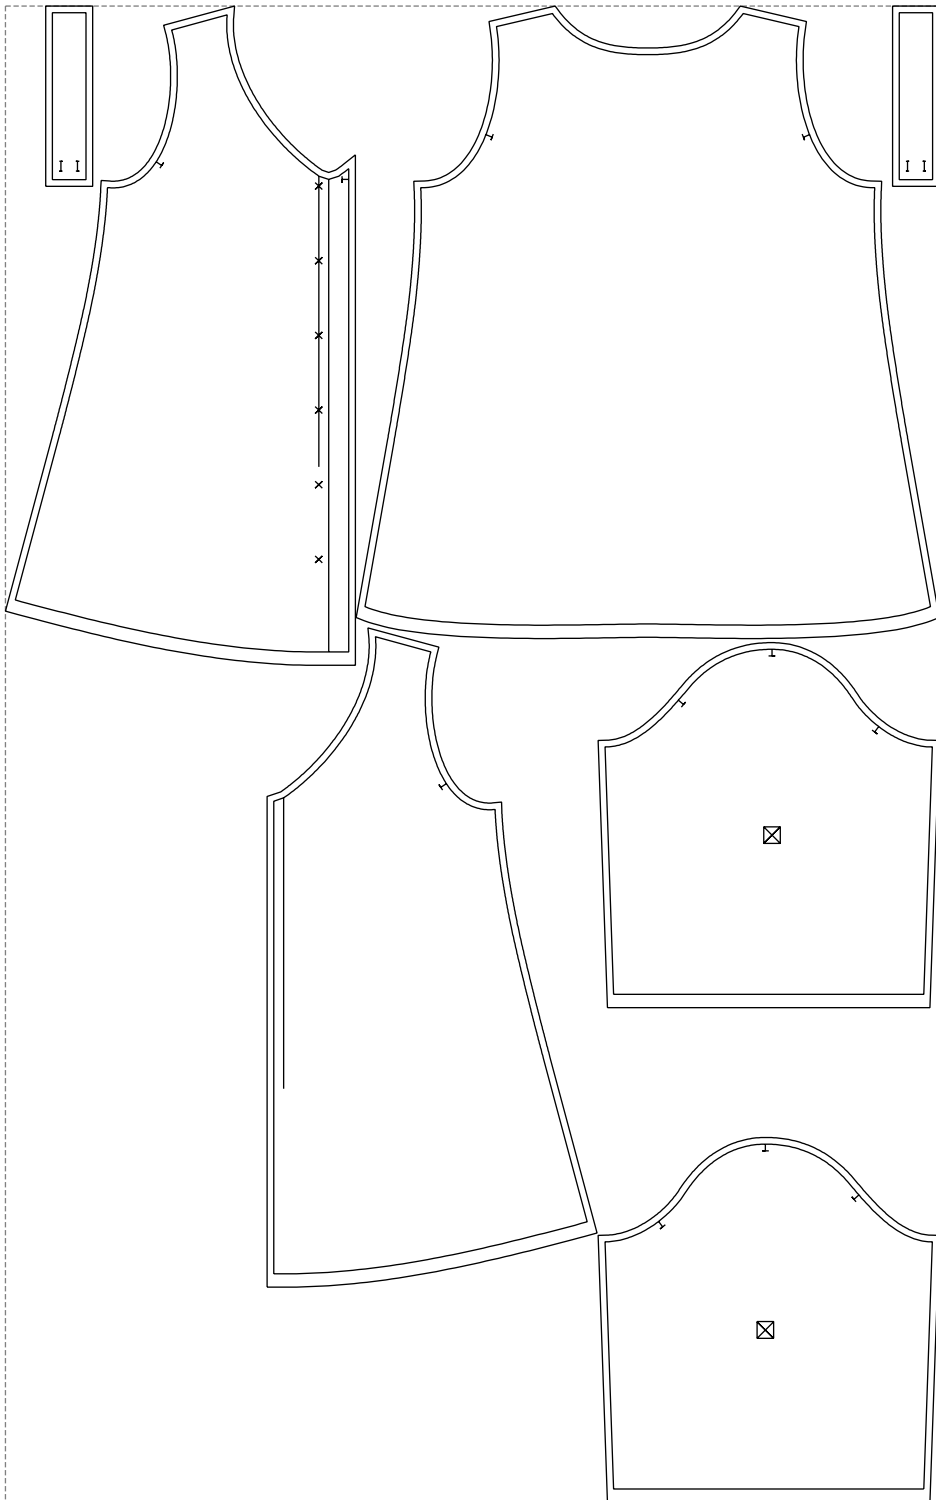

Not for print

Paper size: A4, size:1399.00 x1463.52 mm

# Example

size:1398.51 x2241.46 mm

Maneken =1 ver.0

rz\_1=170

rz\_16=120

rz\_17=104

rz\_18=103.6

rz\_19=128

rz\_20=125.1

---

. . . . .  
. . . . .  
. . . . .