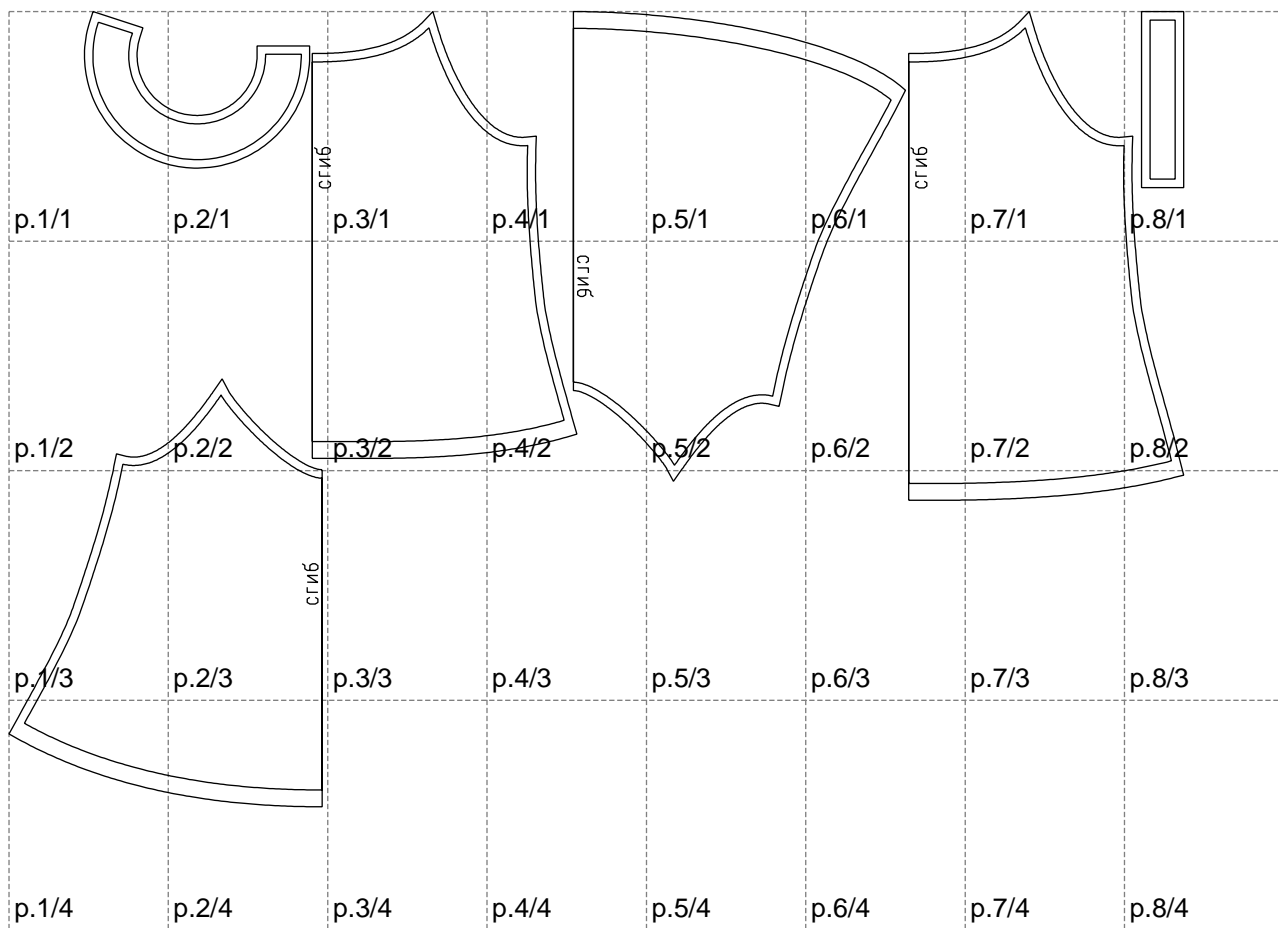

Not for print

Paper size: A4, size:1399.00 x946.92 mm

# Example

size:1488.99 x1427.97 mm

Maneken =1 ver.0

rz\_1=170

rz\_16=88

rz\_17=75.6

rz\_18=67.6

rz\_19=96

rz\_20=94.6

---

. . . . .  
. . . . .  
. . . . .