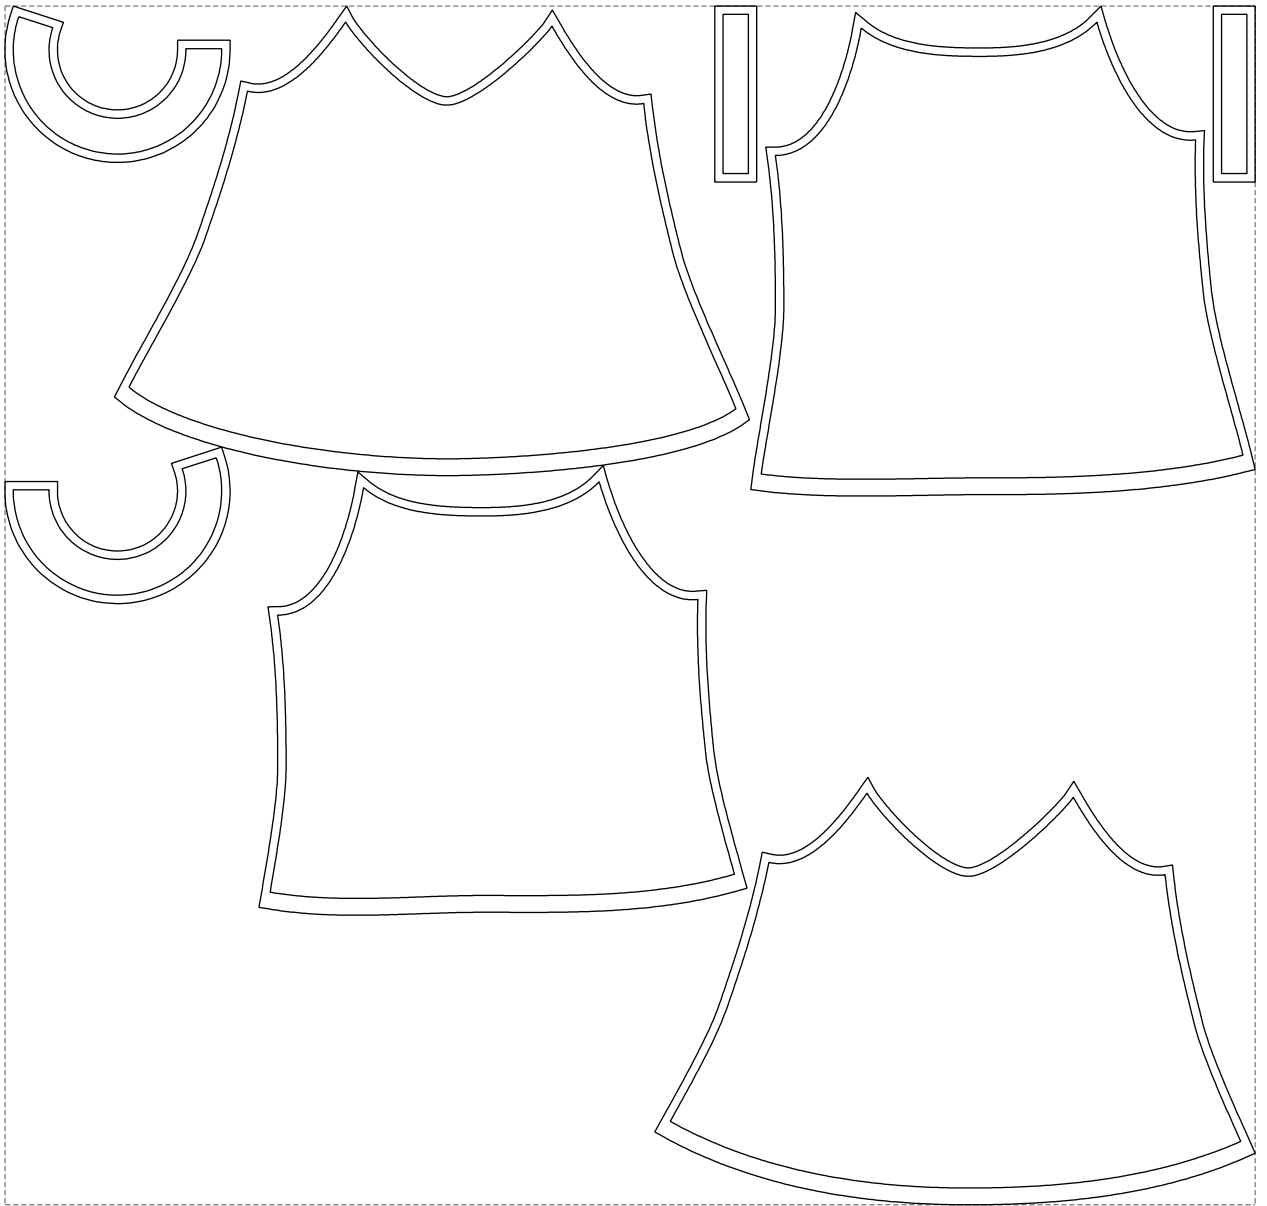

# Example

size:1488.99 x1427.97 mm

Maneken =1 ver.0

rz\_1=170

rz\_16=88

rz\_17=75.6

rz\_18=67.6

rz\_19=96