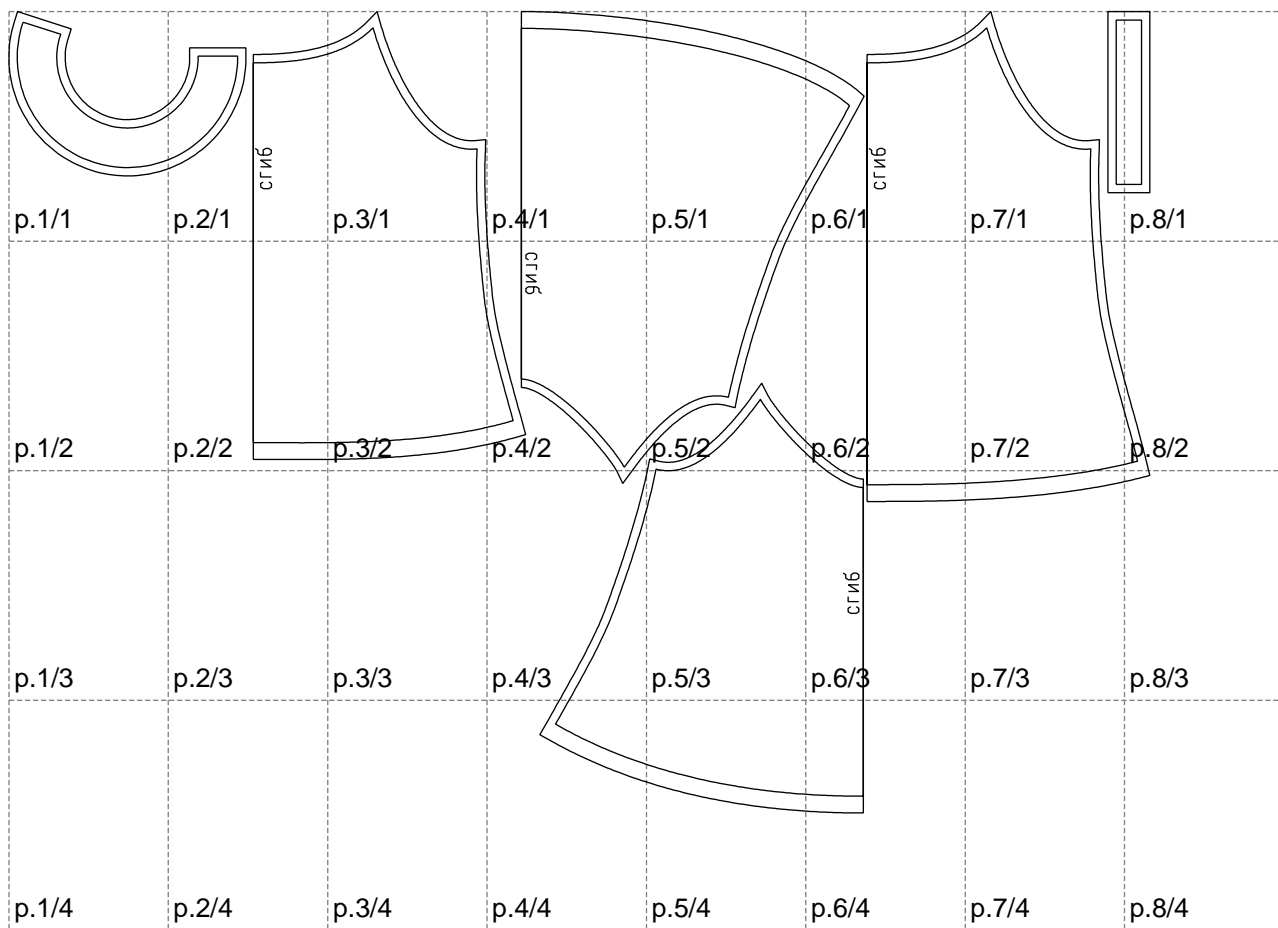

Not for print

Paper size: A4, size:1358.76 x954.33 mm

# Example

size:1488.95 x1485.47 mm

Maneken =1 ver.0

rz\_1=170

rz\_16=92

rz\_17=78.8

rz\_18=71.8

rz\_19=100

rz\_20=98.1

---

. . . . .  
. . . . .  
. . . . .