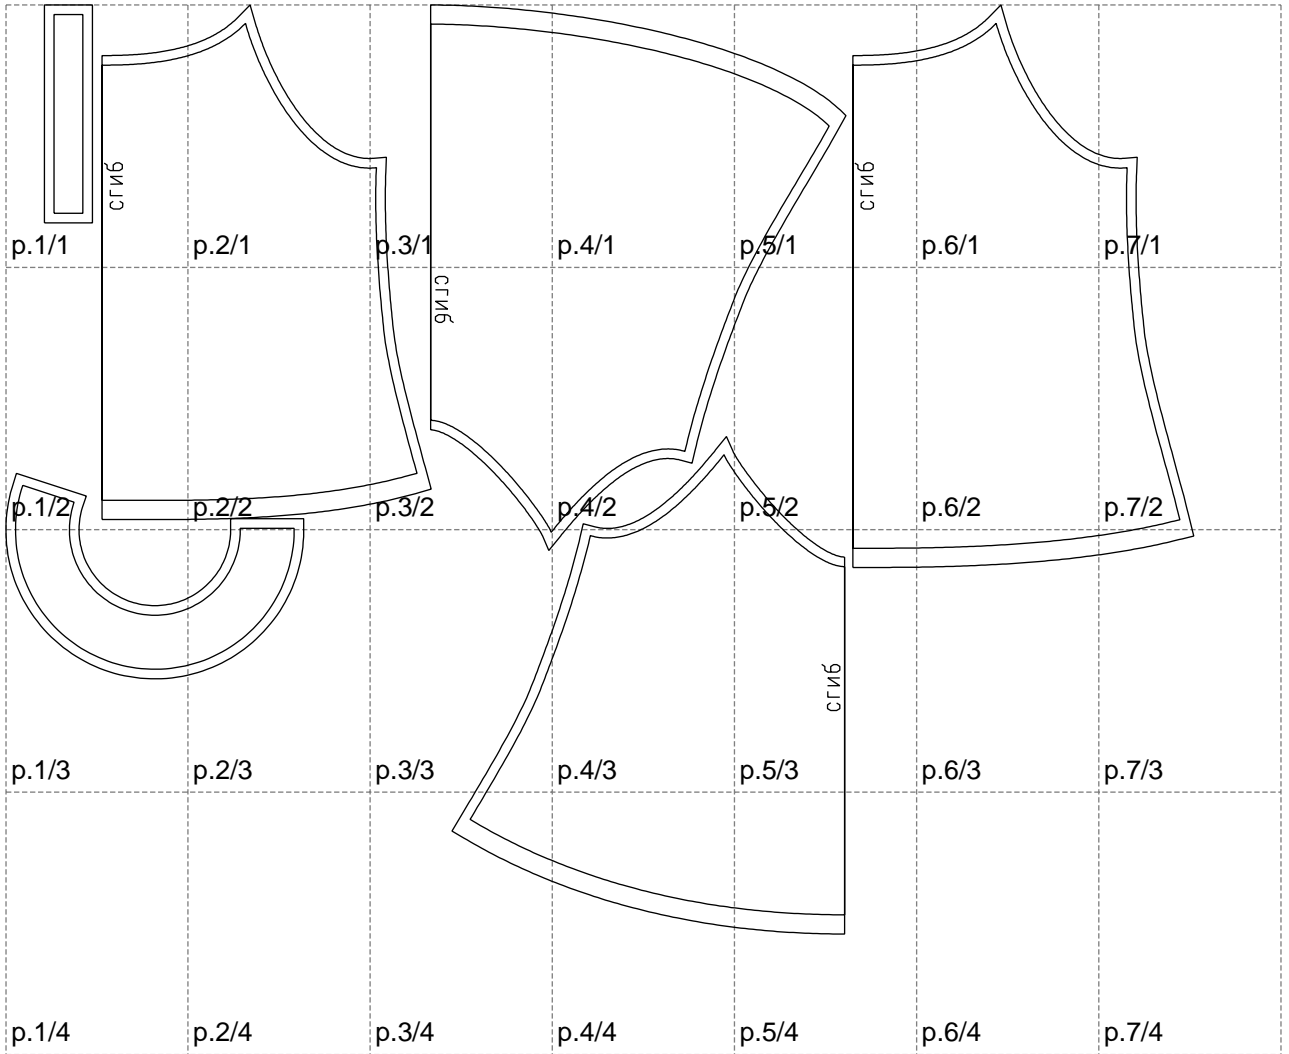

Not for print

Paper size: A4, size:1237.72 x968.01 mm

Example

size:1488.93 x1308.12 mm

Maneken =1 ver.0

rz_1=170

rz_16=100

rz_17=85.4

rz_18=80.2

rz_19=108

rz_20=105.4

.
.
.